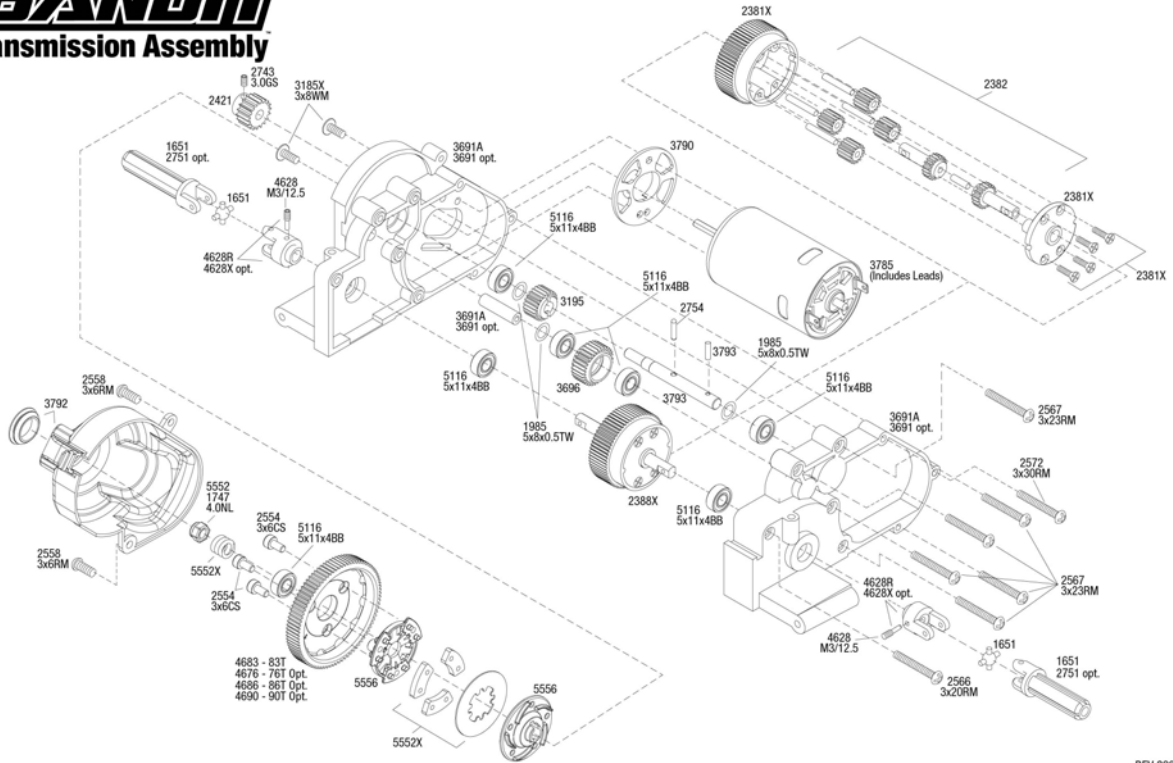

Bandit (24054-4) Transmission Assembly Exploded View

BANDIT
Transmission Assembly

REV 200103-R02
TRAXXAS
Specifications on this page are subject to change without notice. Every attempt has been made to ensure the accuracy of this drawing; however, Traxxas cannot be held responsible for typographical errors.
[Magnifying Glass Icon] [Reset Icon]

0.0 ★★★★★
No rating available