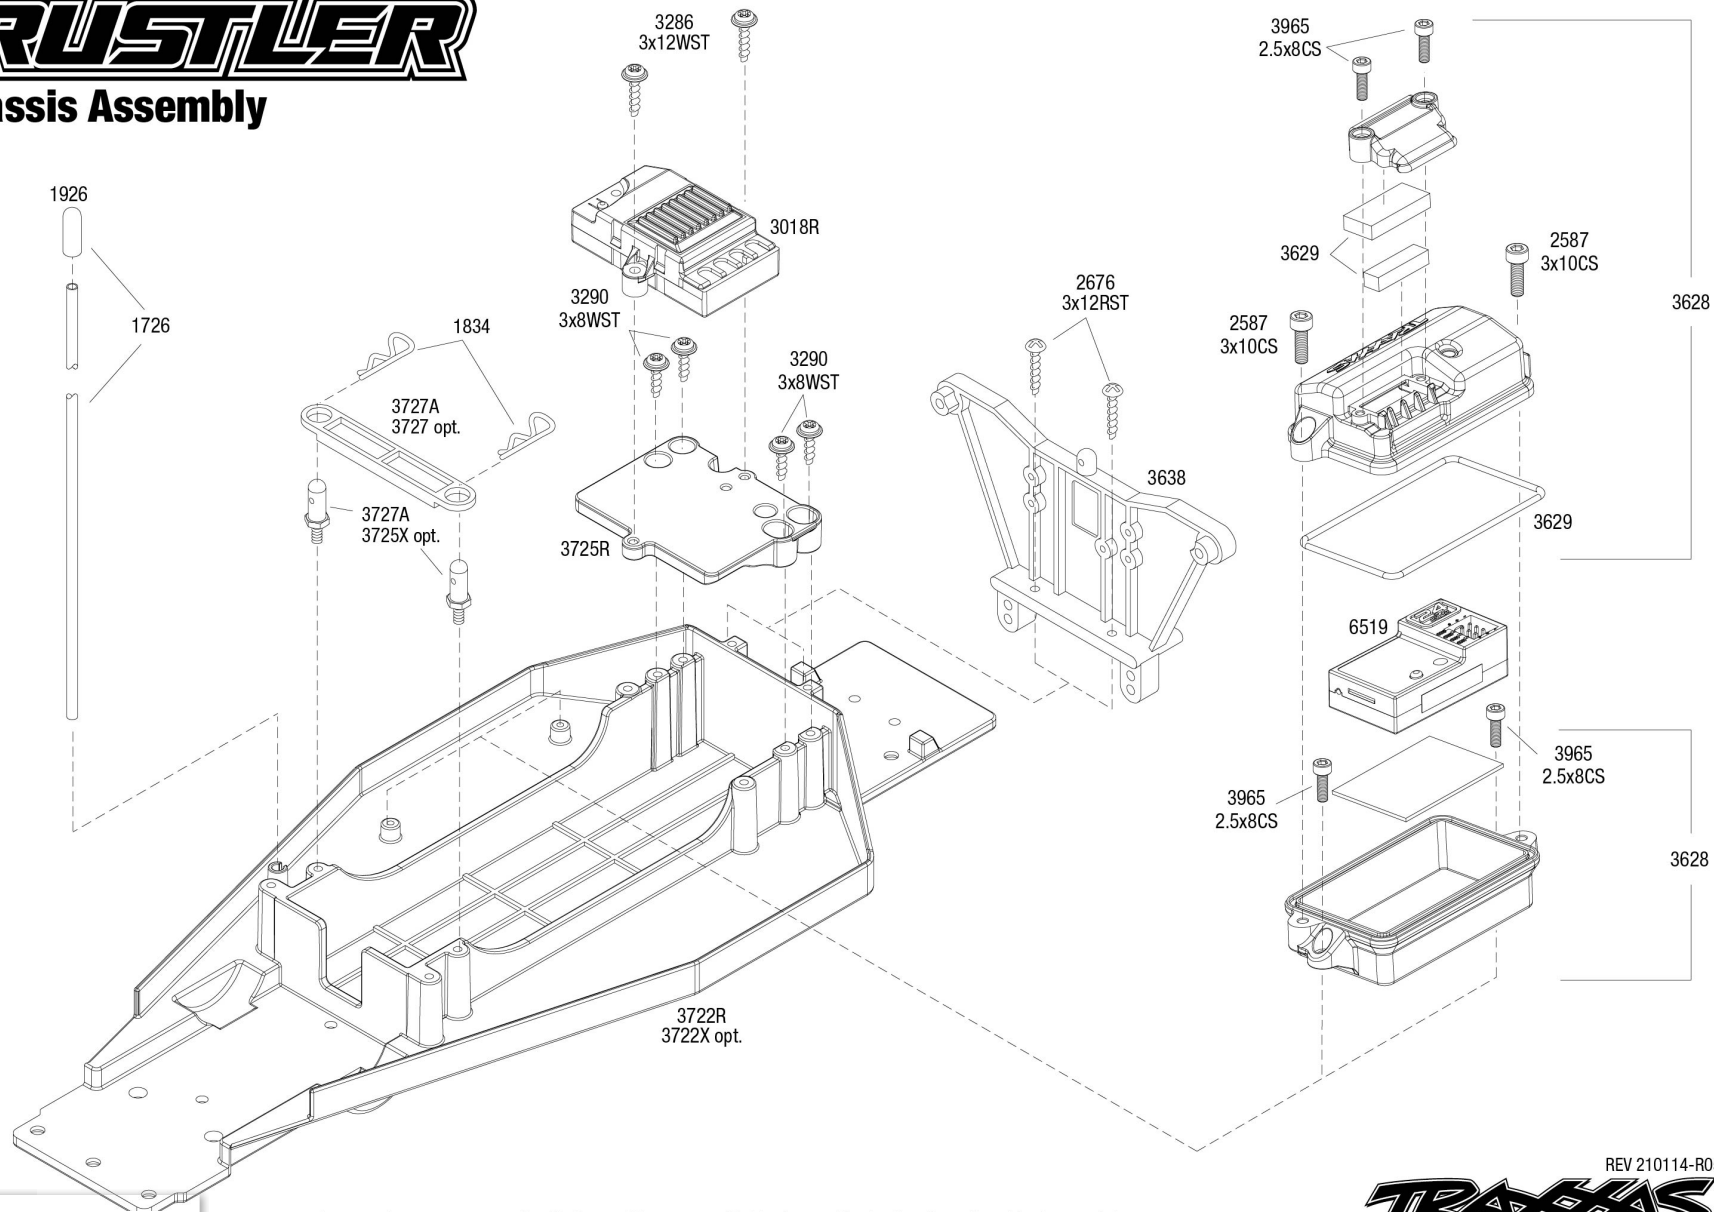

Rustler (37054-4) Chassis Assembly Exploded View

RUSTLER

Chassis Assembly

0.0 ★★★★★
No rating available