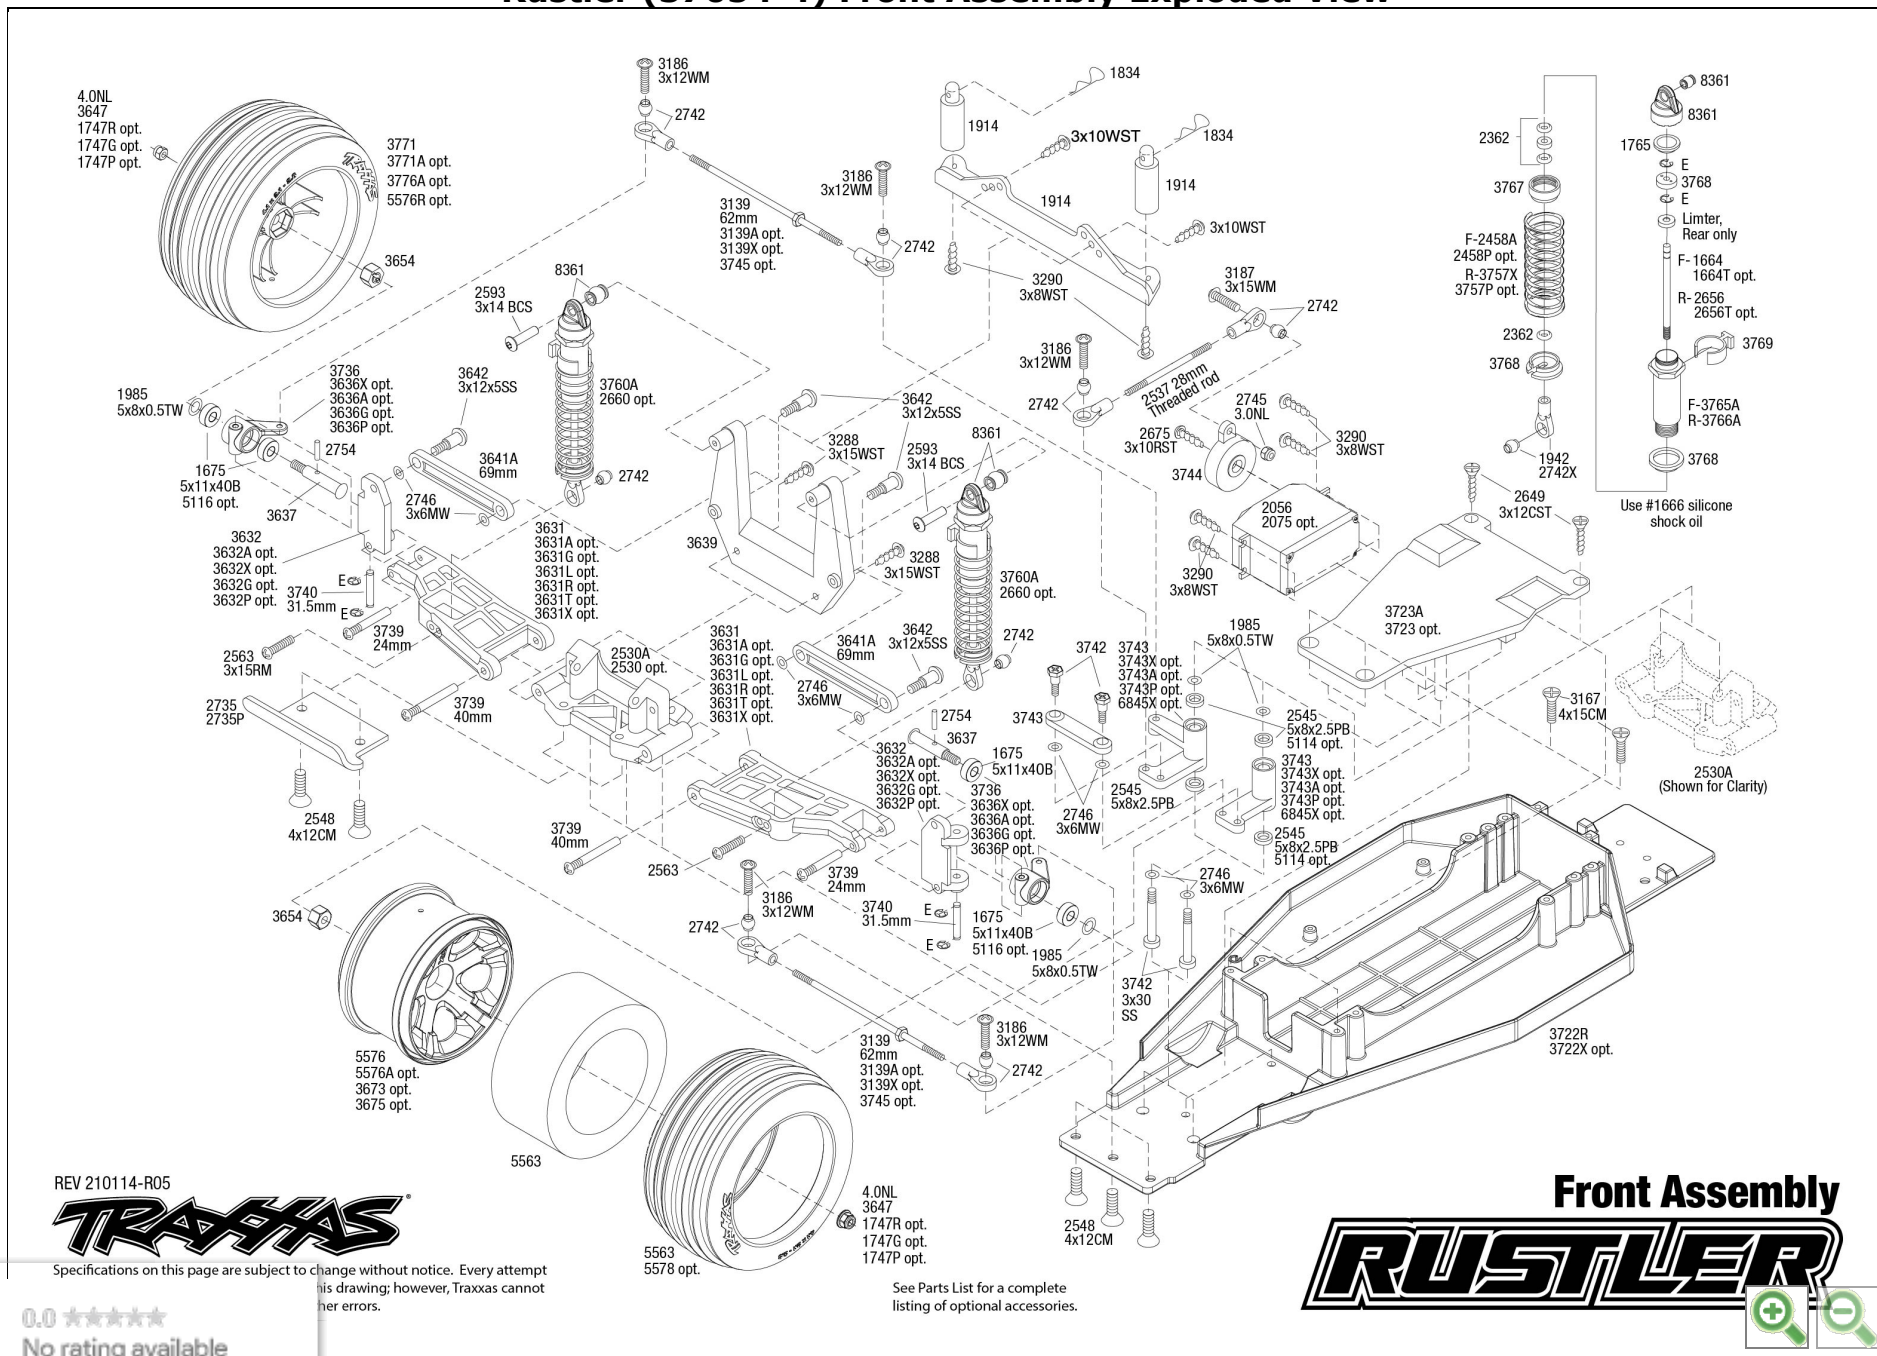

Rustler (37054-4) Front Assembly Exploded View

REV 210114-R05

Specifications on this page are subject to change without notice. Every attempt has been made to ensure the accuracy of this drawing; however, Traxxas cannot be held responsible for any errors.

0.0 ★★★★★
No rating available