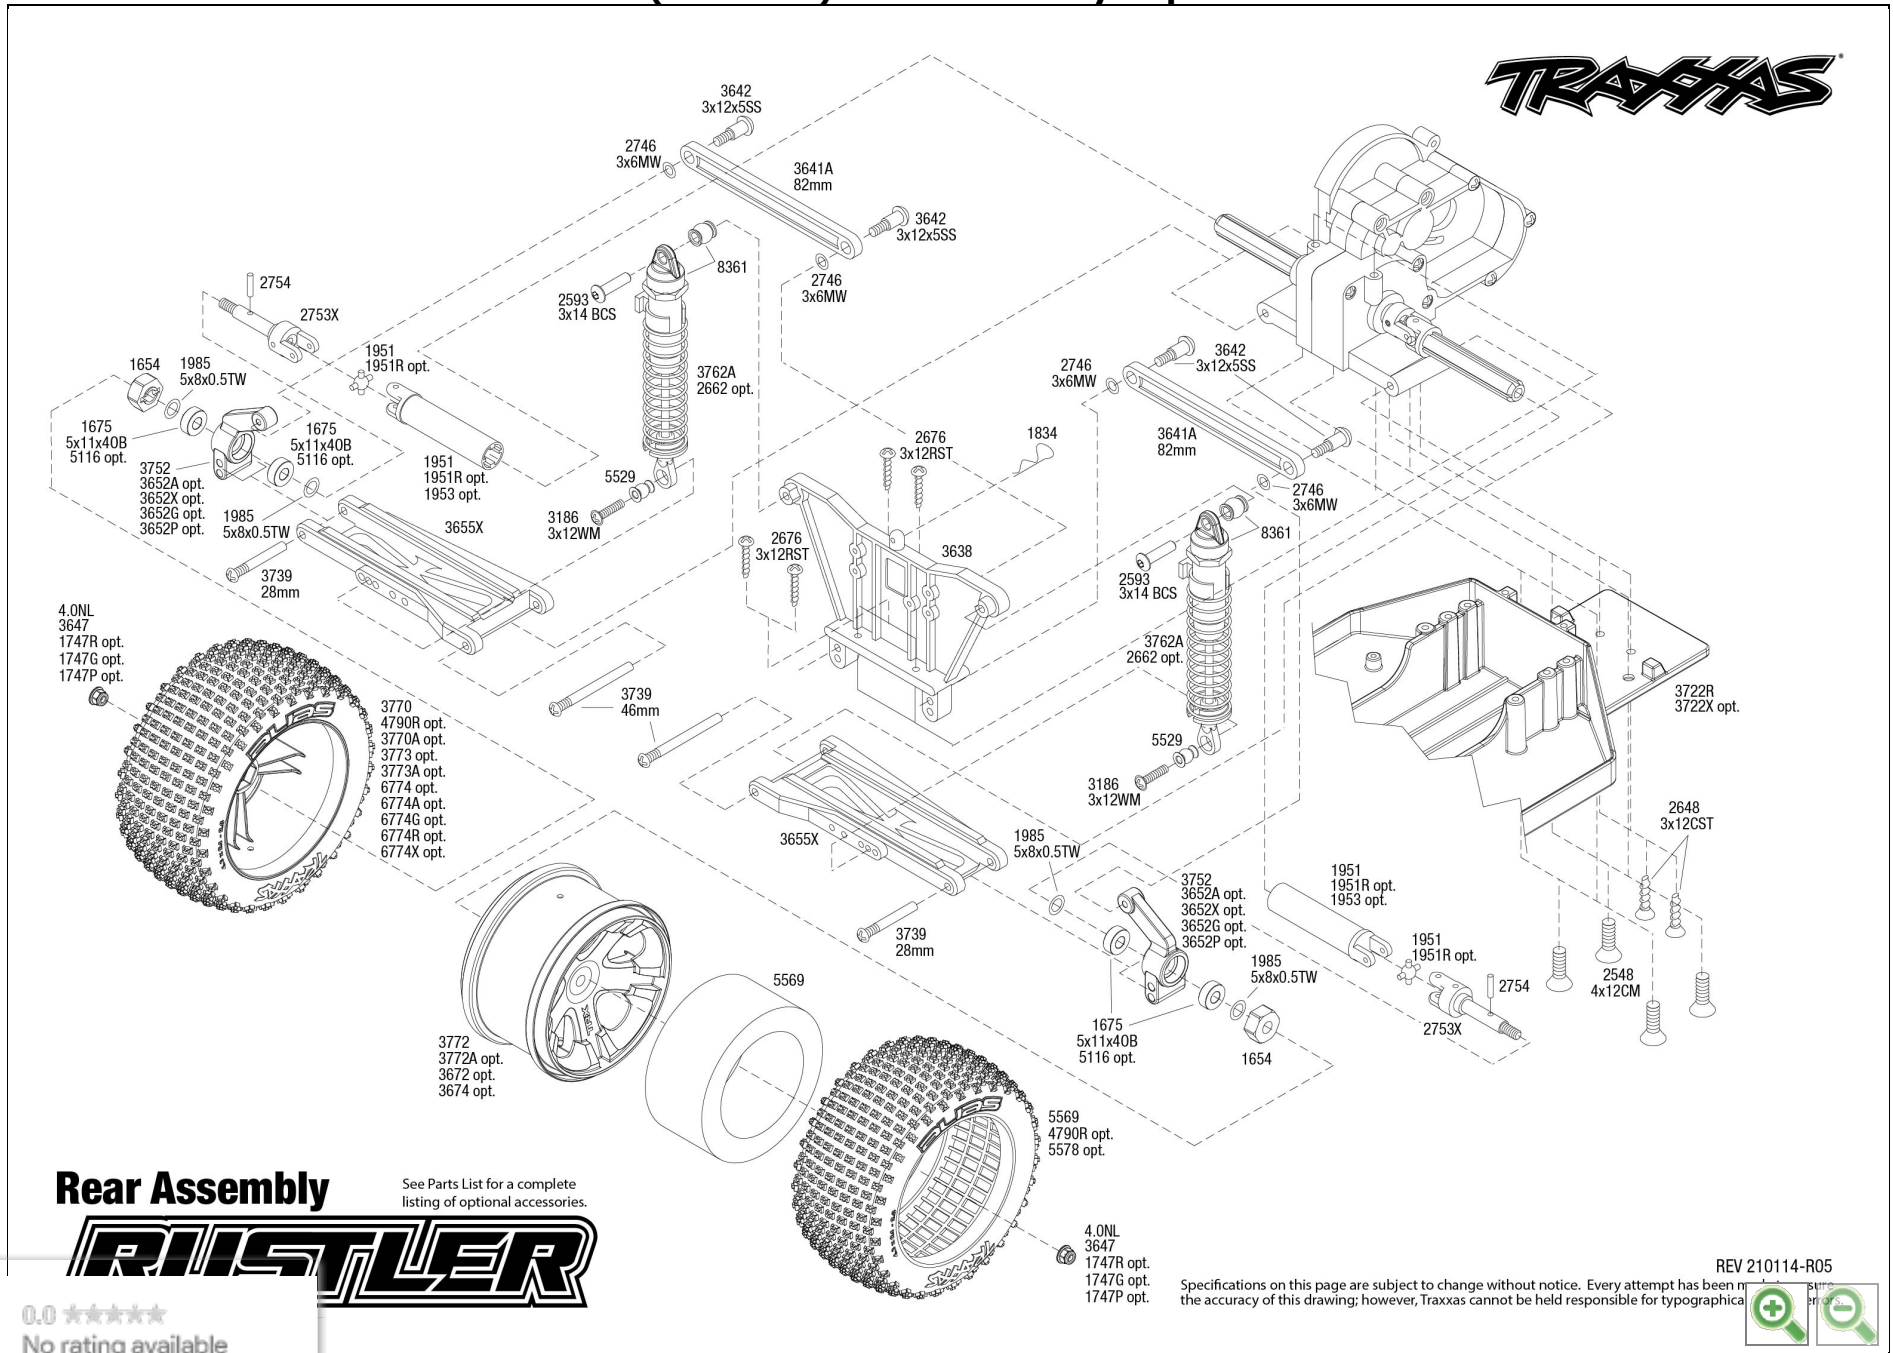

# Rustler (37054-4) Rear Assembly Exploded View

## Rear Assembly

See Parts List for a complete listing of optional accessories.

0.0 ★★★★★  
No rating available

REV 210114-R05  
Specifications on this page are subject to change without notice. Every attempt has been made to ensure the accuracy of this drawing; however, Traxxas cannot be held responsible for typographical errors.