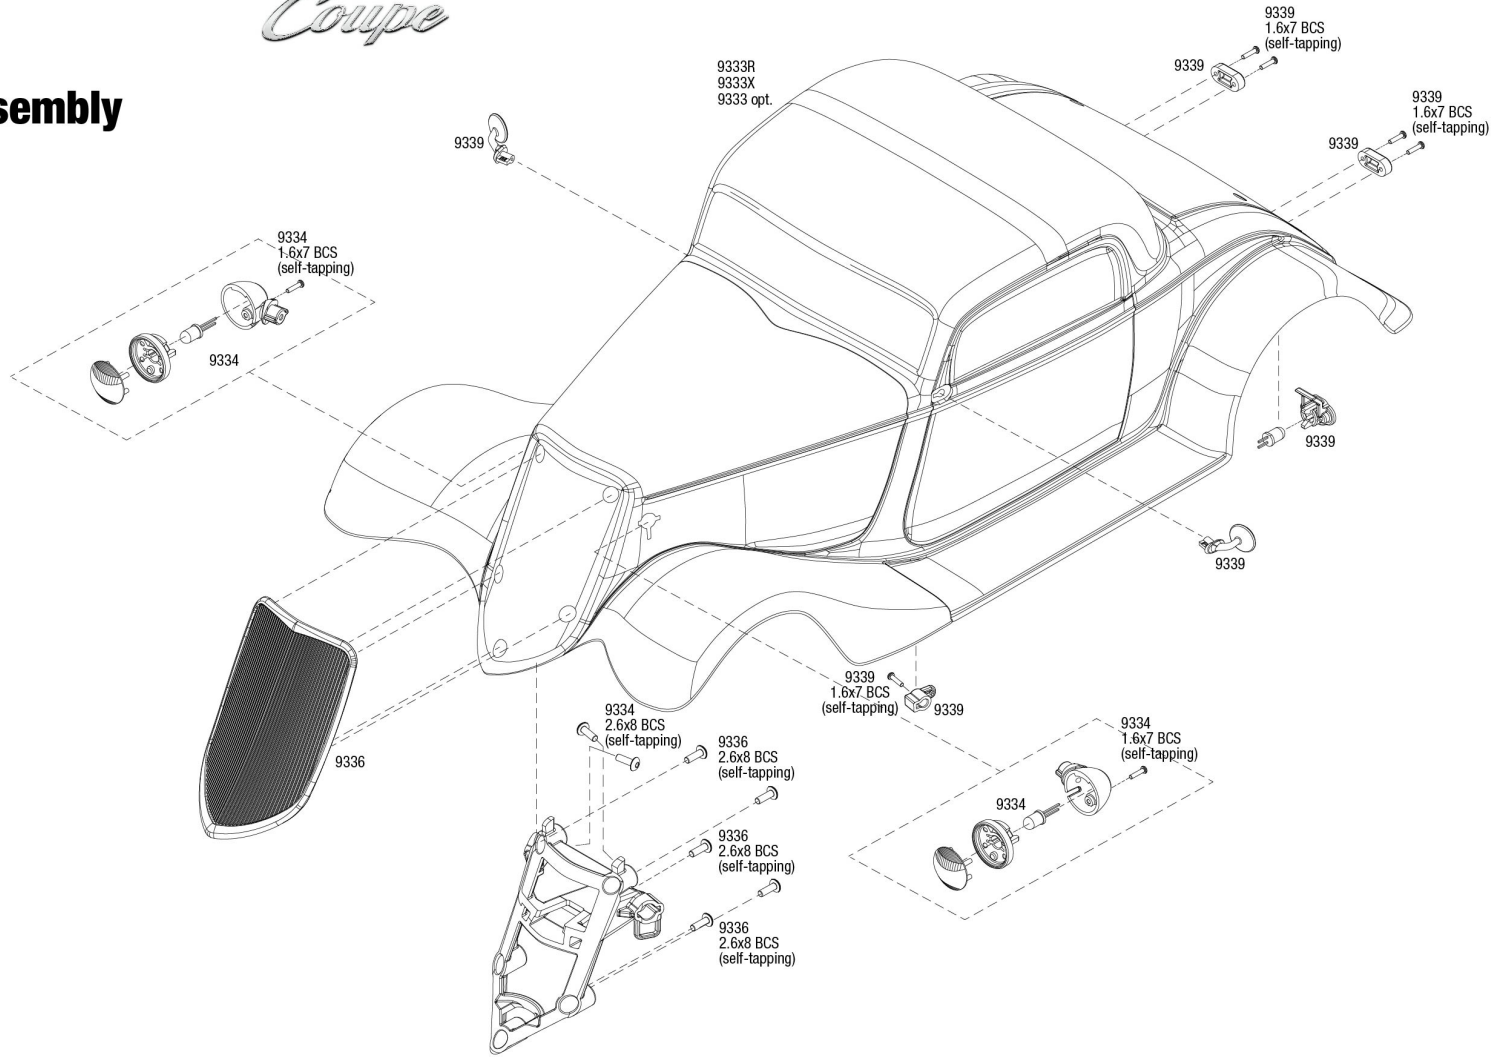

'33 Hot Rod Coupe

Body Assembly

See Parts List for a complete listing of optional accessories.

REV 210622-R01

Specifications on this page are subject to change without notice. Every attempt has been made to ensure the accuracy of this drawing; however, Traxxas cannot be held responsible for typographical or other errors.