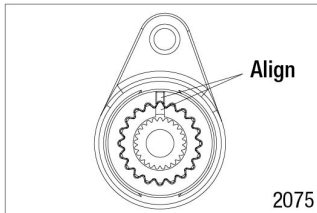

'33 Hot Rod Coupe

Chassis Assembly

Servo Saver Assembly Servo Horn Position

See Parts List for a complete listing of optional accessories.

Specifications on this page are subject to change without notice. Every attempt has been made to ensure the accuracy of this drawing; however, Traxxas cannot be held responsible for typographical or other errors.