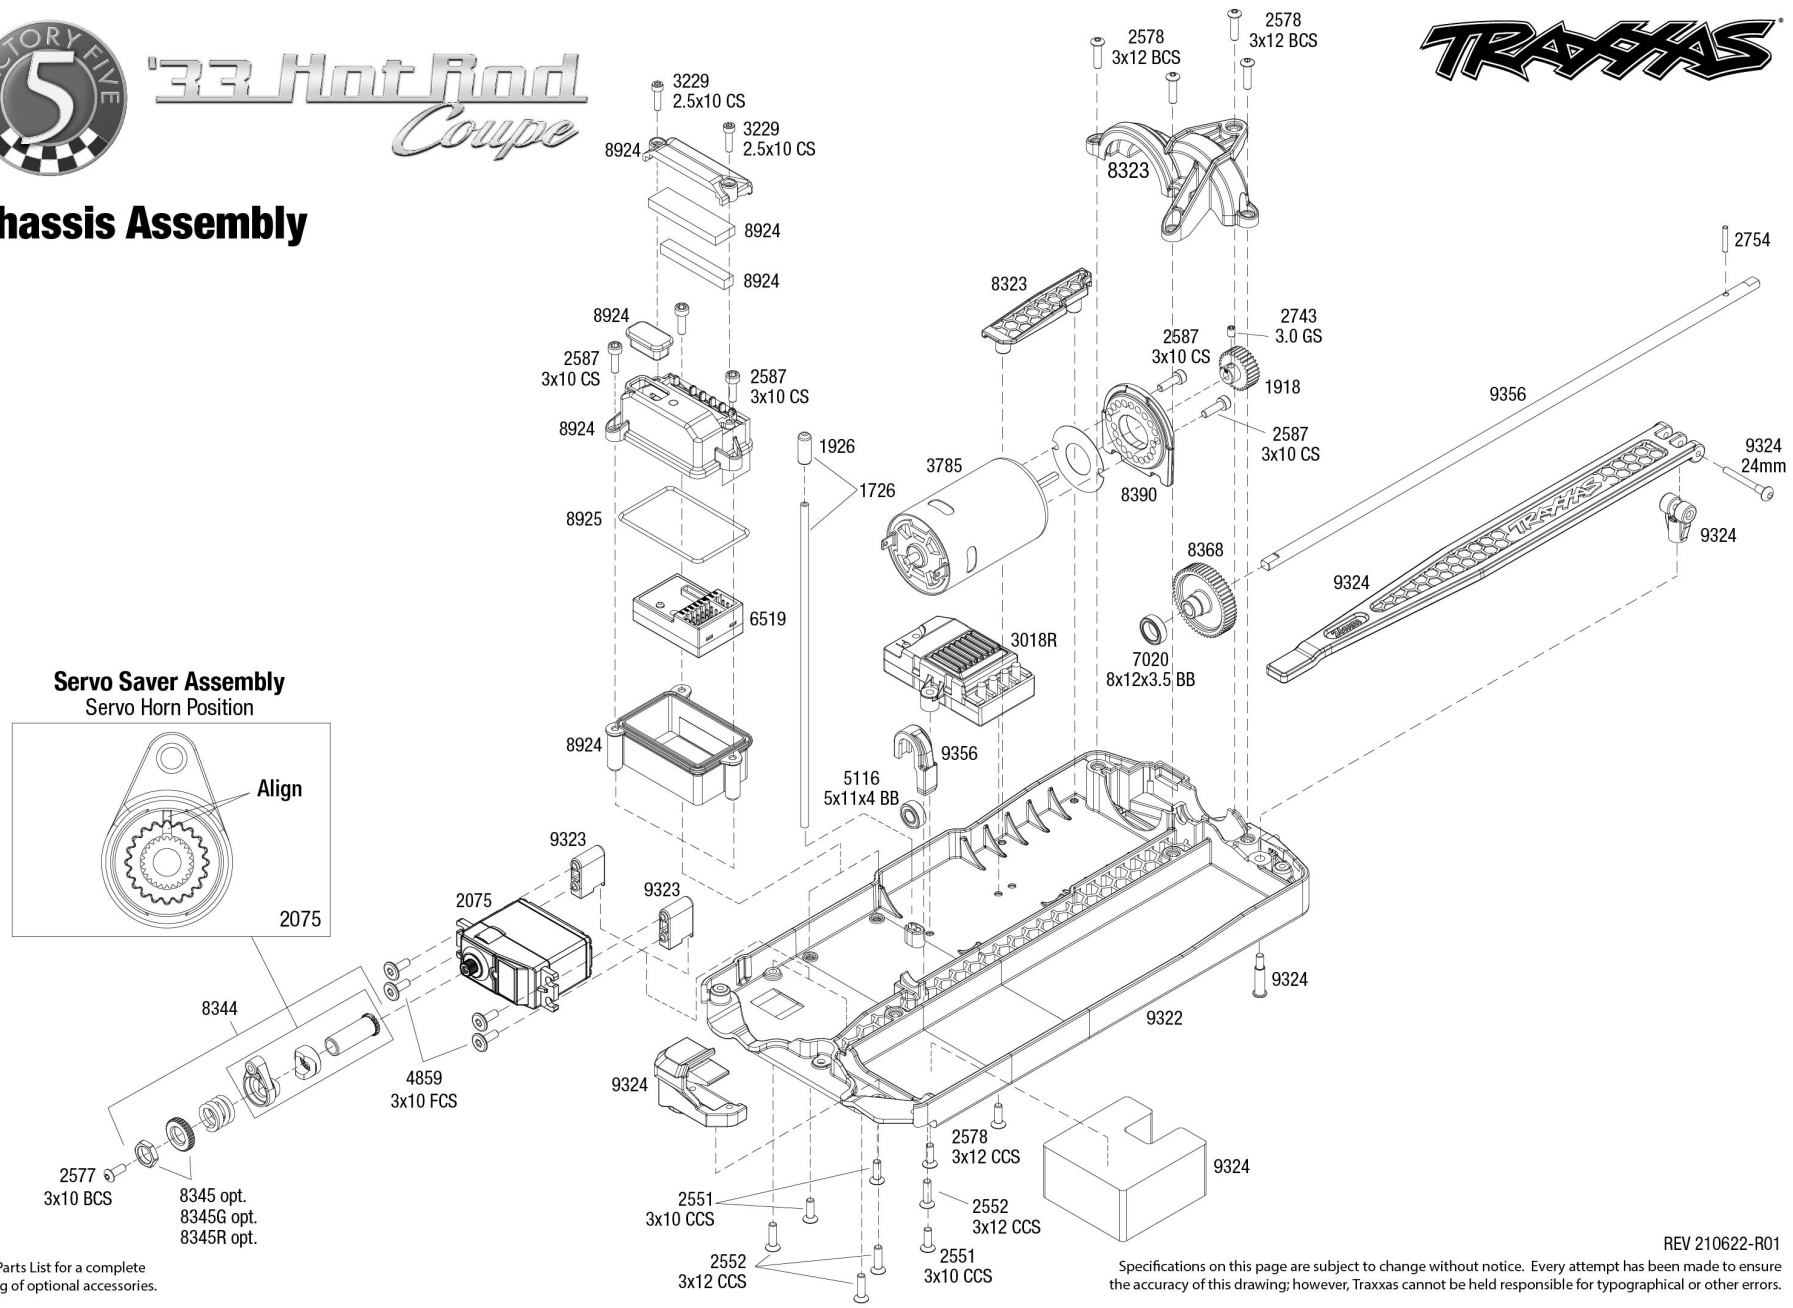

'33 Hot Rod Coupe

Chassis Assembly

Servo Saver Assembly Servo Horn Position

See Parts List for a complete listing of optional accessories.

Specifications on this page are subject to change without notice. Every attempt has been made to ensure the accuracy of this drawing; however, Traxxas cannot be held responsible for typographical or other errors.

REV 210622-R01