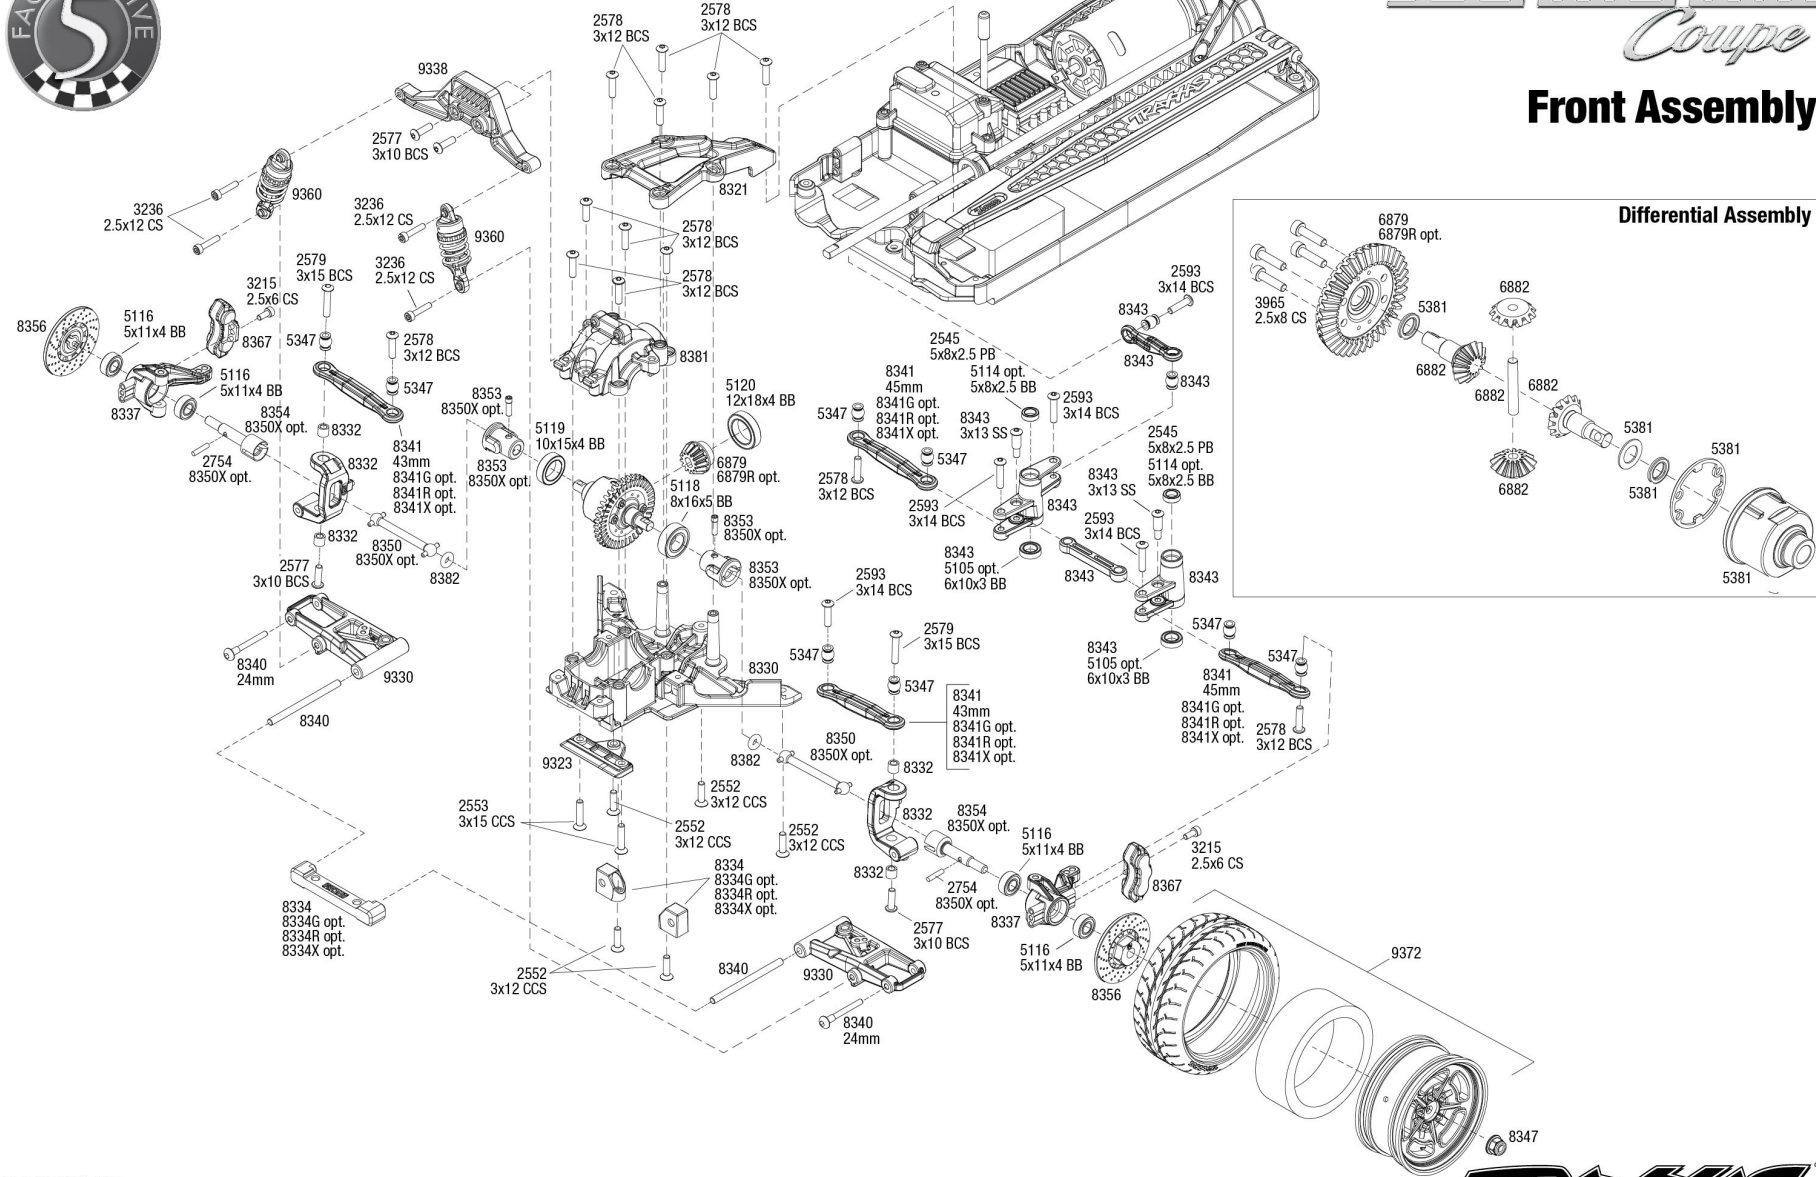

'33 Hot Rod Coupe

Front Assembly

REV 210622-R01

Specifications on this page are subject to change without notice. Every attempt has been made to ensure the accuracy of this drawing; however, Traxxas cannot be held responsible for typographical or other errors.

See Parts List for a complete listing of optional accessories.