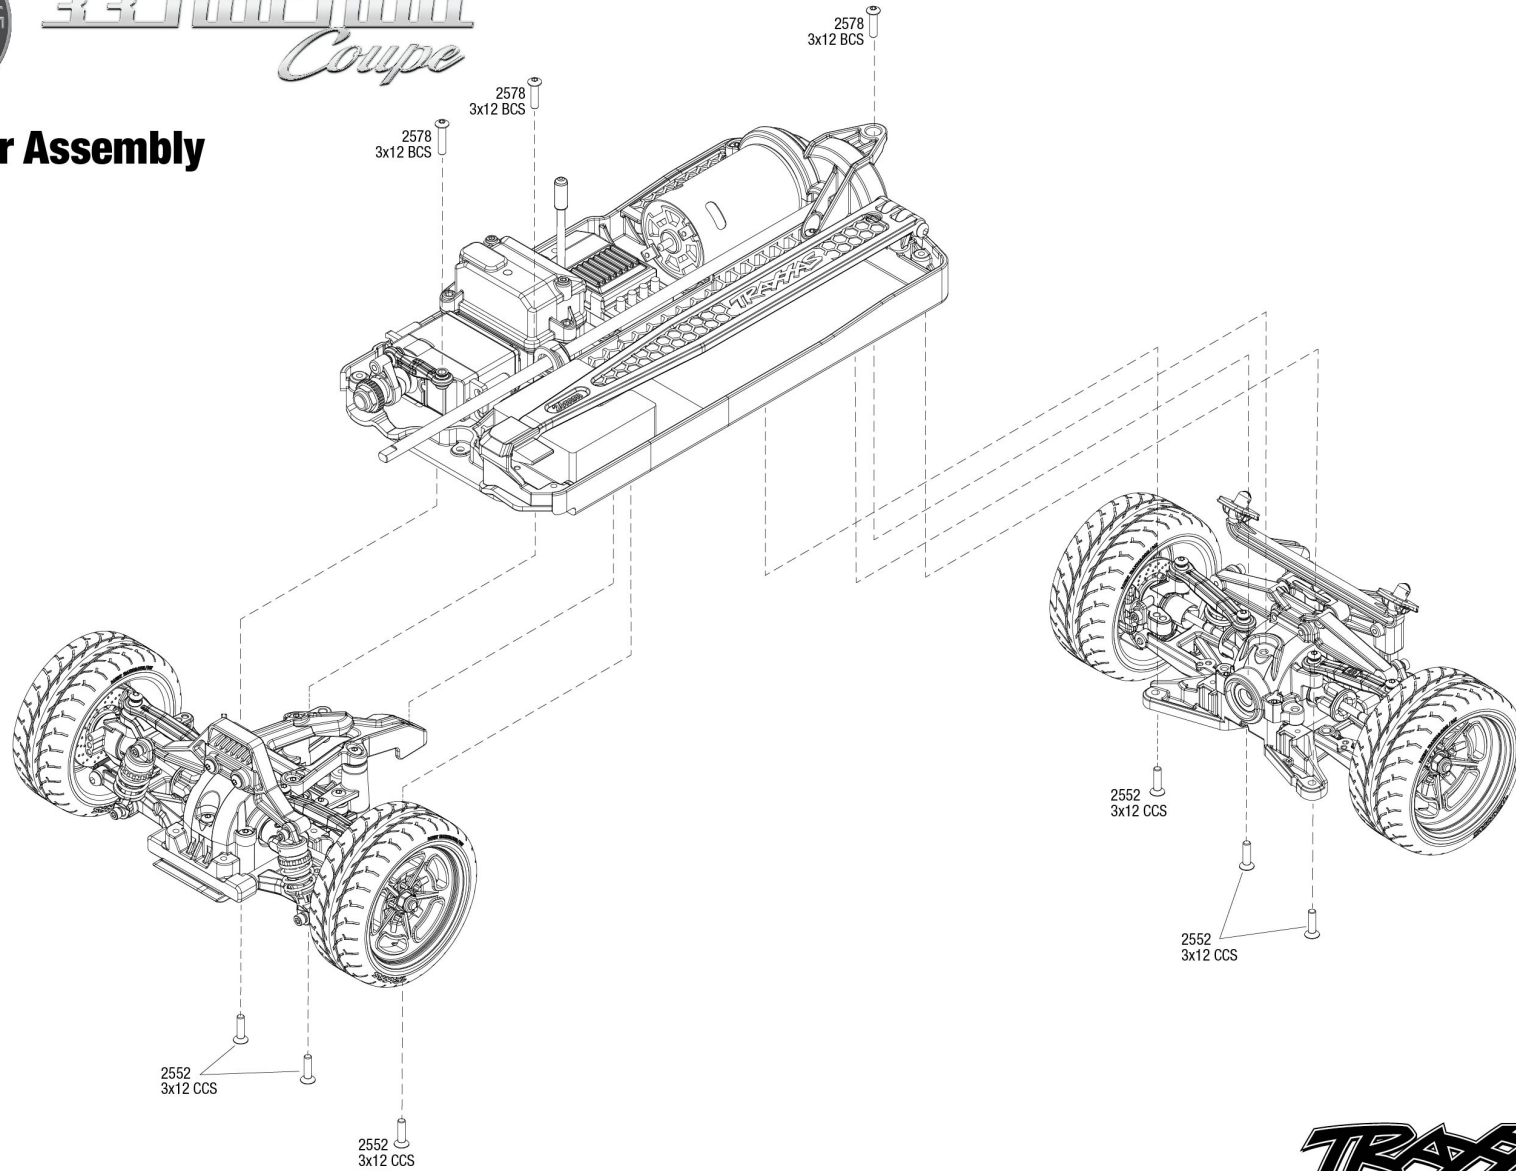

'33 Hot Rod Coupe

Modular Assembly

See Parts List for a complete listing of optional accessories.

REV 210622-R01
TRAXXAS
Specifications on this page are subject to change without notice. Every attempt has been made to ensure the accuracy of this drawing; however, Traxxas cannot be held responsible for typographical or other errors.