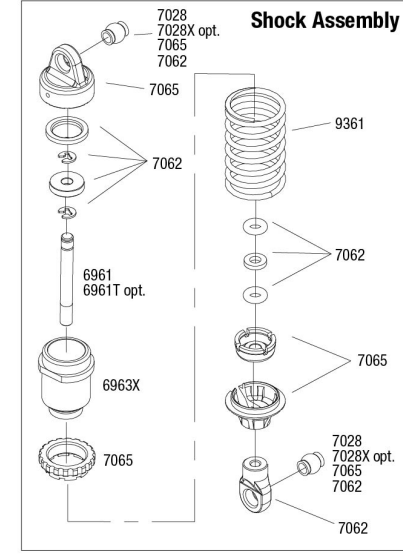

## Rear Assembly

See Parts List for a complete listing of optional accessories.

REV 210622-R01  
Specifications on this page are subject to change without notice. Every attempt has been made to ensure the accuracy of this drawing; however, Traxxas cannot be held responsible for typographical or other errors.