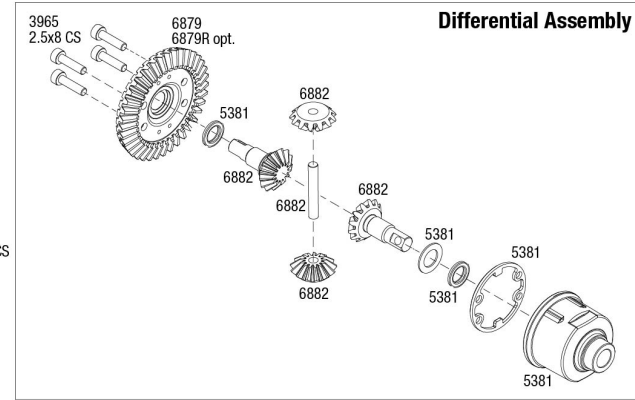

# '33 Hot Rod Coupe

## Rear Assembly

See Parts List for a complete listing of optional accessories.

REV 210622-R01  
Specifications on this page are subject to change without notice. Every attempt has been made to ensure the accuracy of this drawing; however, Traxxas cannot be held responsible for typographical or other errors.