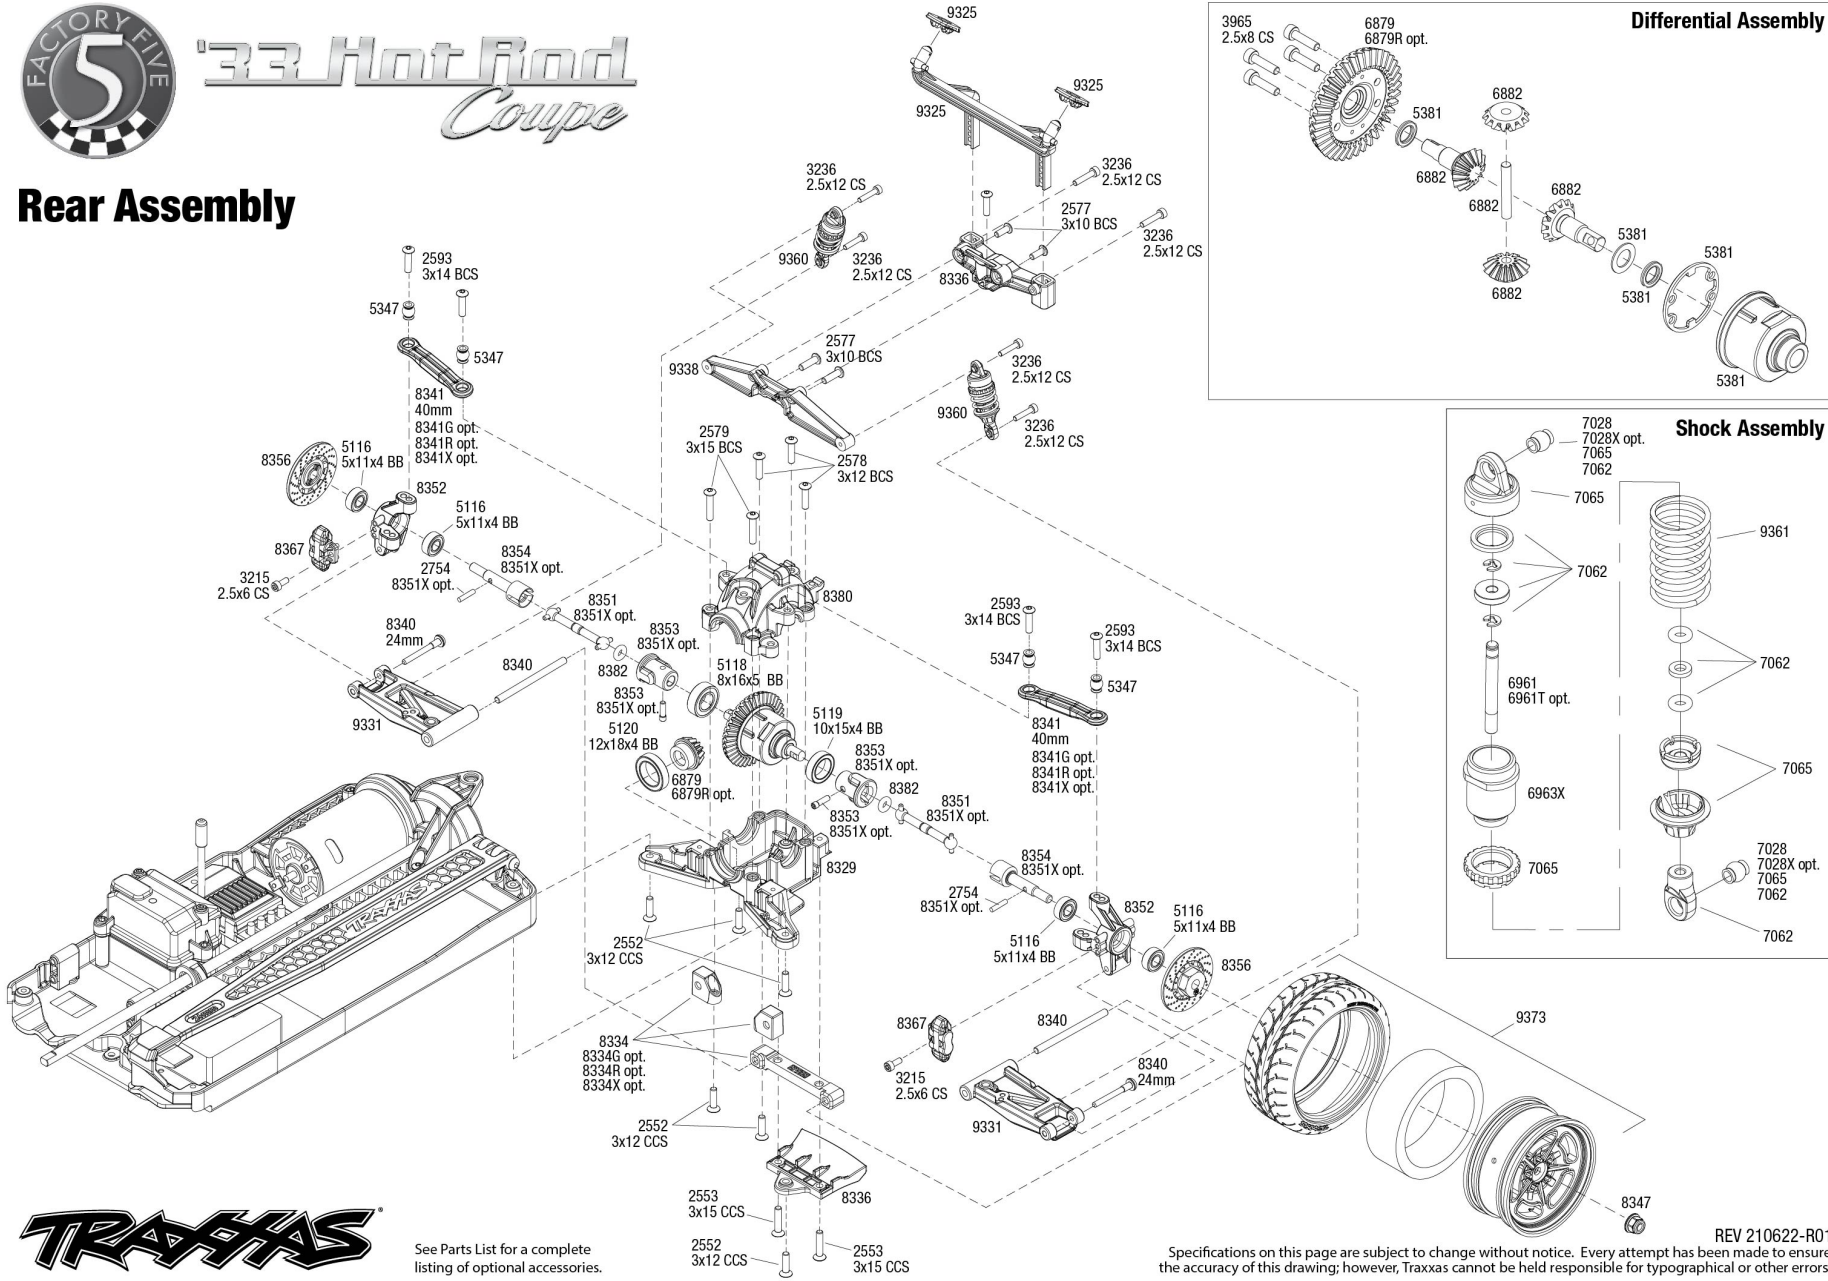

# '33 Hot Rod Coupe

## Rear Assembly

See Parts List for a complete listing of optional accessories.

REV 210622-R01  
Specifications on this page are subject to change without notice. Every attempt has been made to ensure the accuracy of this drawing; however, Traxxas cannot be held responsible for typographical or other errors.