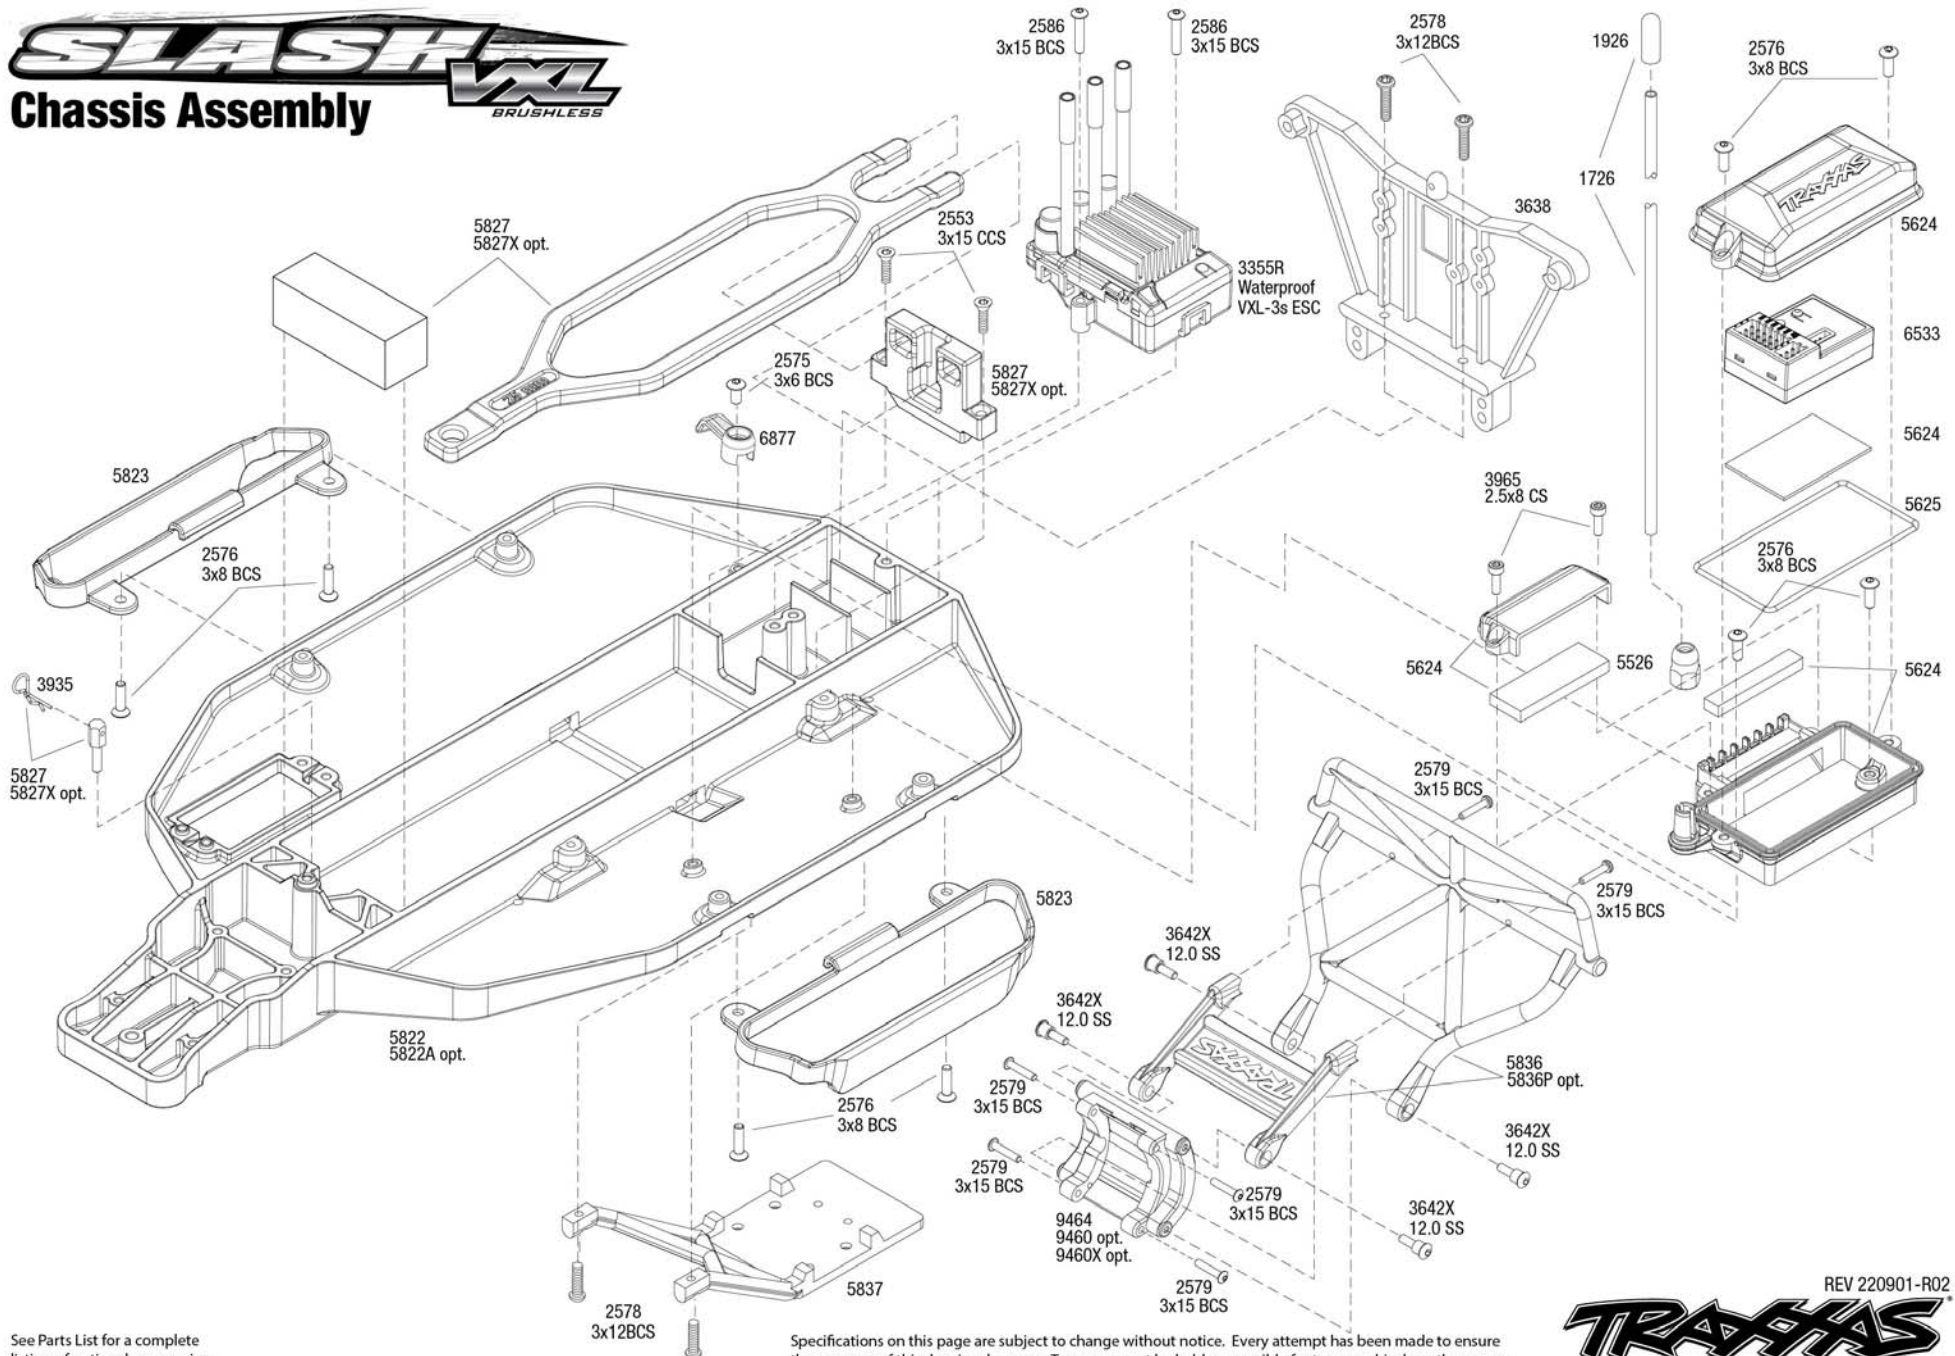

SLASH VXL

Chassis Assembly

BRUSHLESS

See Parts List for a complete

Specifications on this page are subject to change without notice. Every attempt has been made to ensure

REV 220901-R02