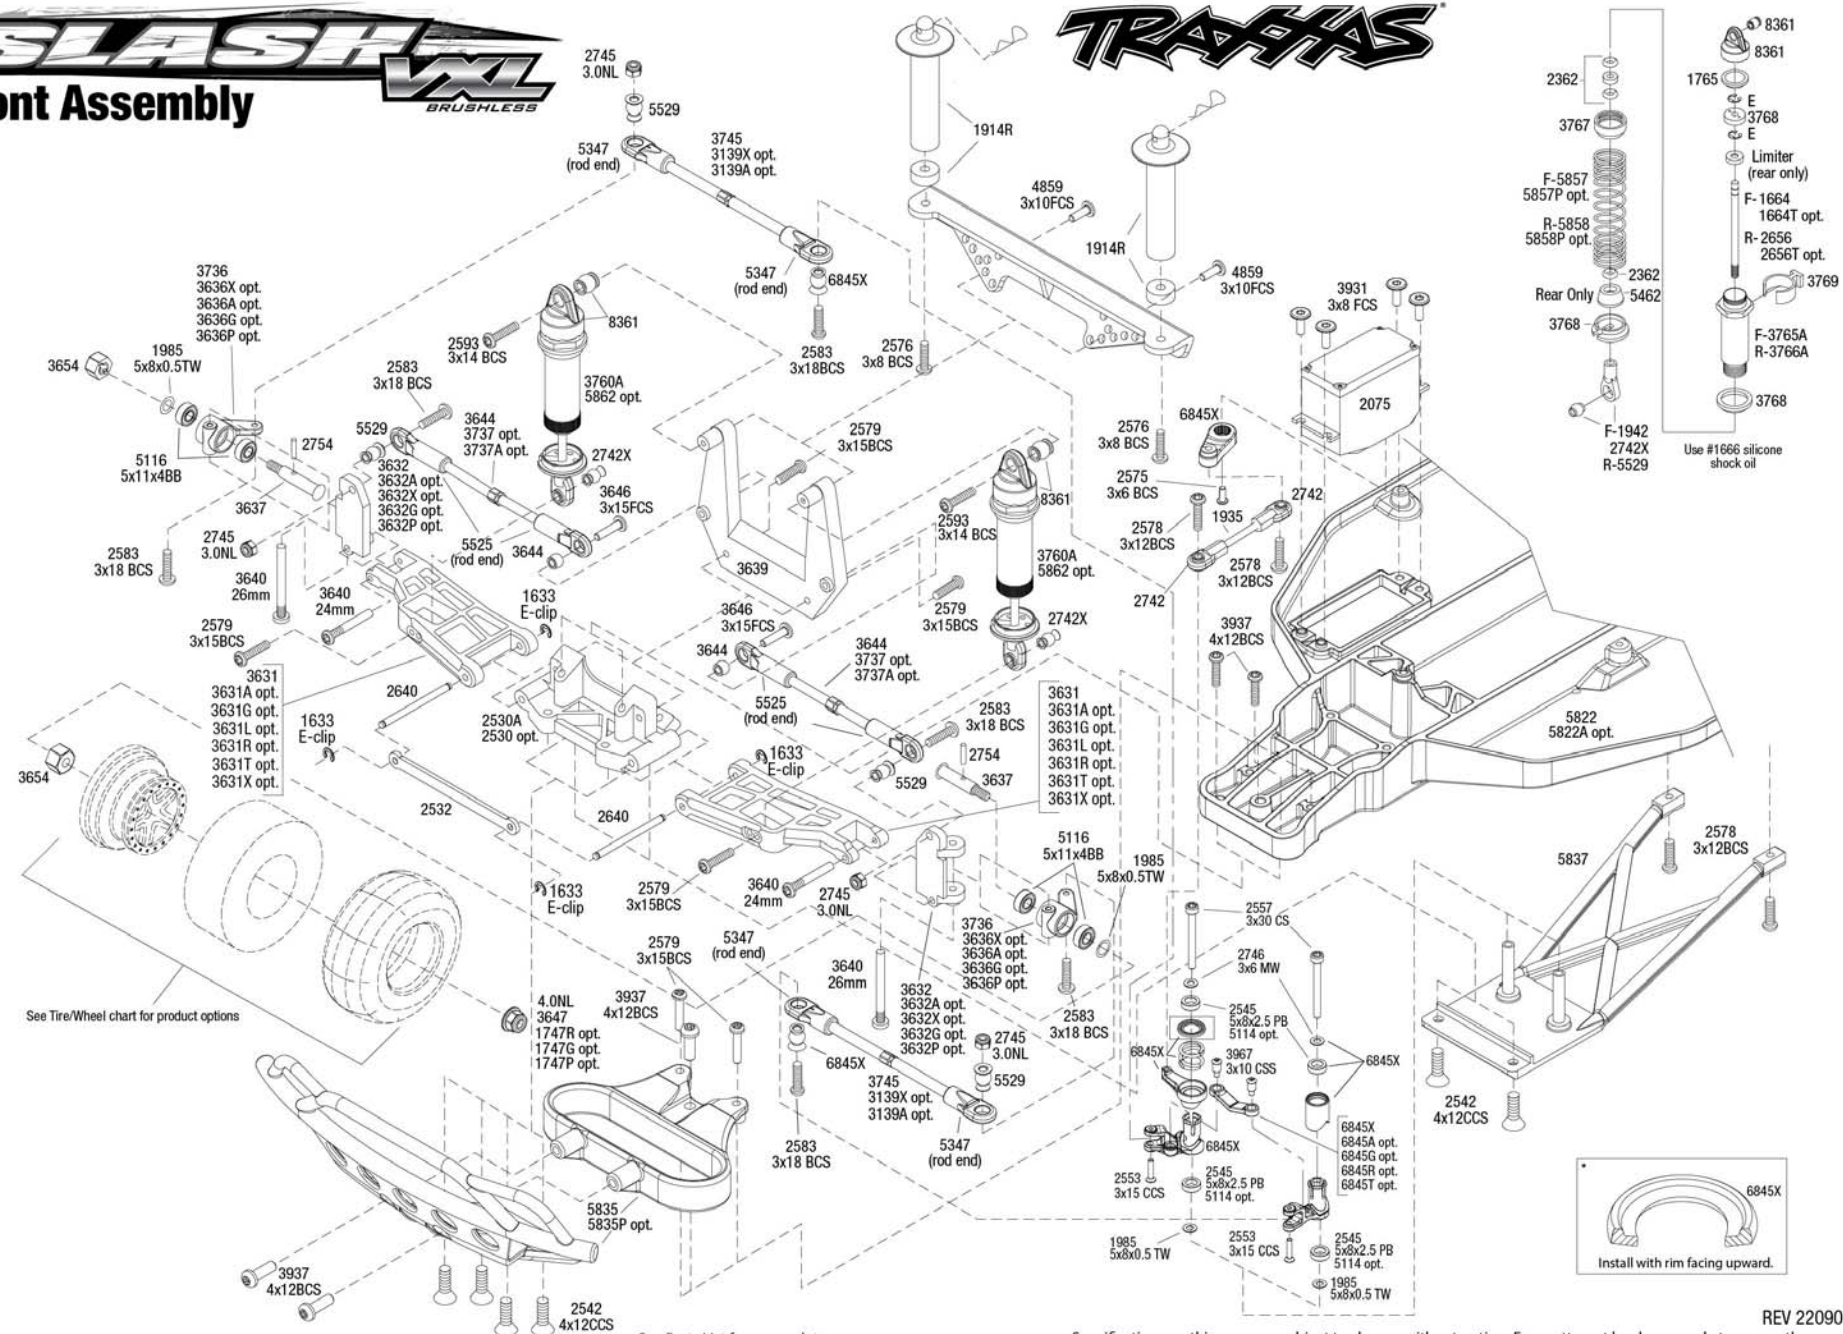

# SLASH VXL Front Assembly BRUSHLESS

See Tire/Wheel chart for product options

See Parts List for a complete

Specifications on this page are subject to change without notice. Every attempt has been made to ensure the accuracy of

REV 220901-R02