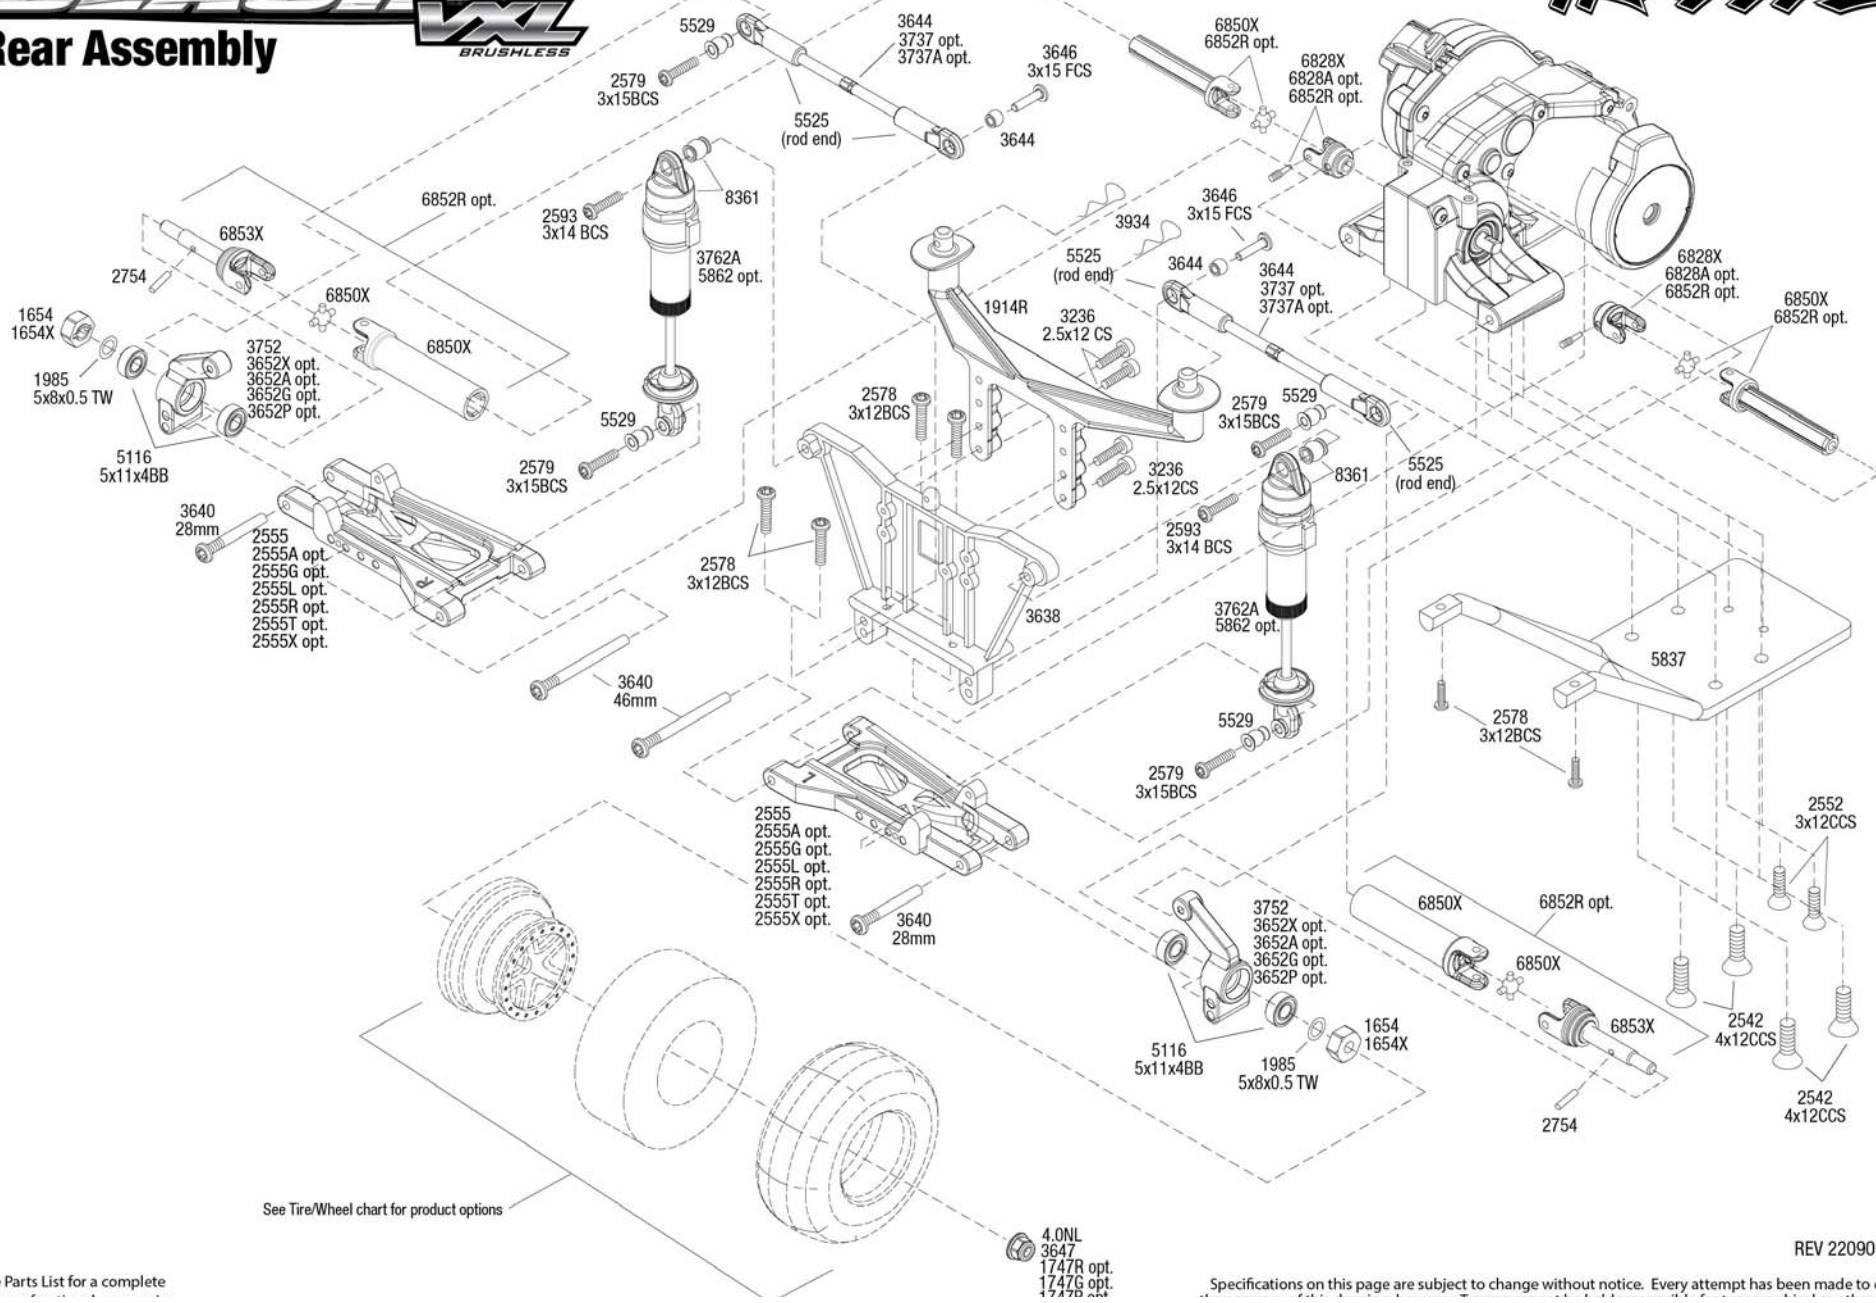

SLASH VXL Rear Assembly BRUSHLESS

See Tire/Wheel chart for product options

See Parts List for a complete

Specifications on this page are subject to change without notice. Every attempt has been made to ensure

REV 220901-R02