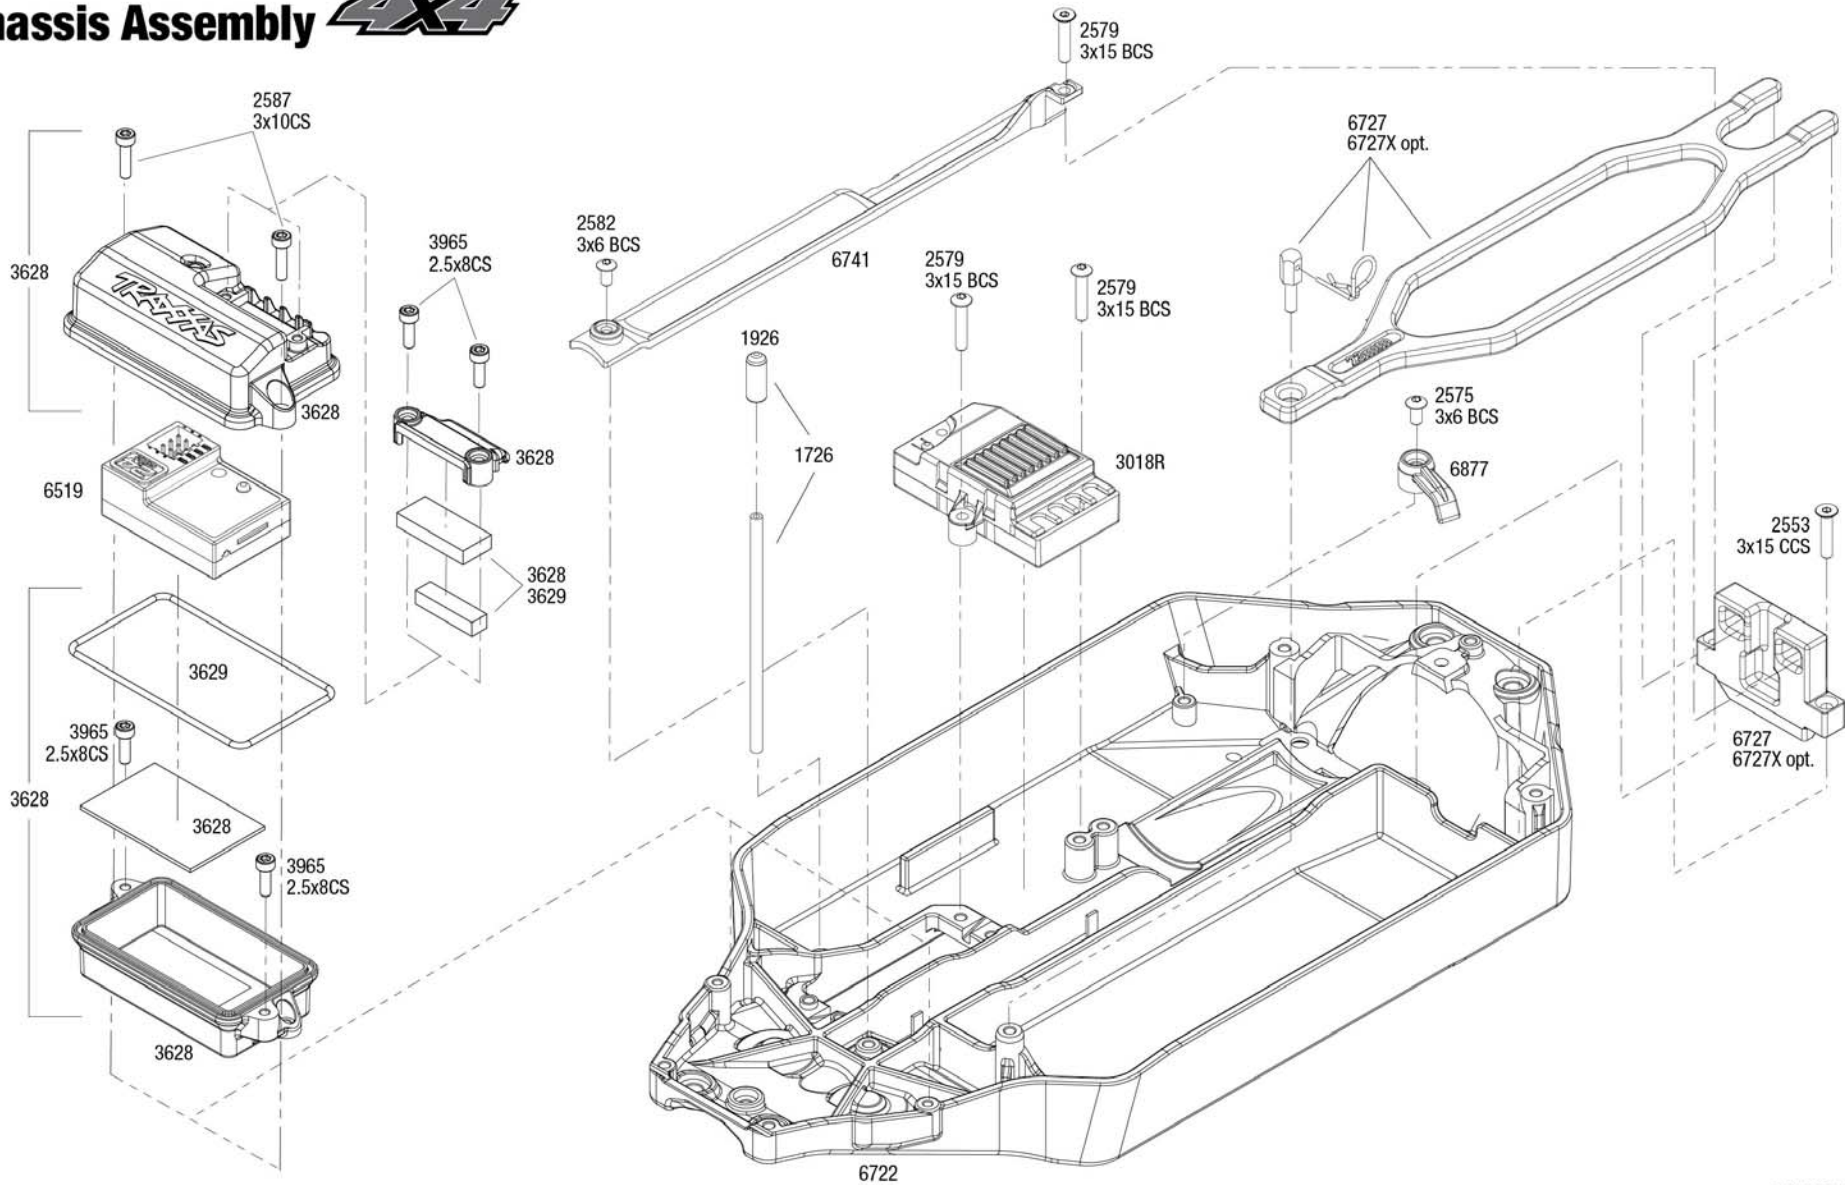

# STAMPEDE Chassis Assembly 4x4

Specifications on this page are subject to change without notice. Every attempt has been made to ensure

See Parts List for a complete

REV 220112-R01  
**TRAXXAS**