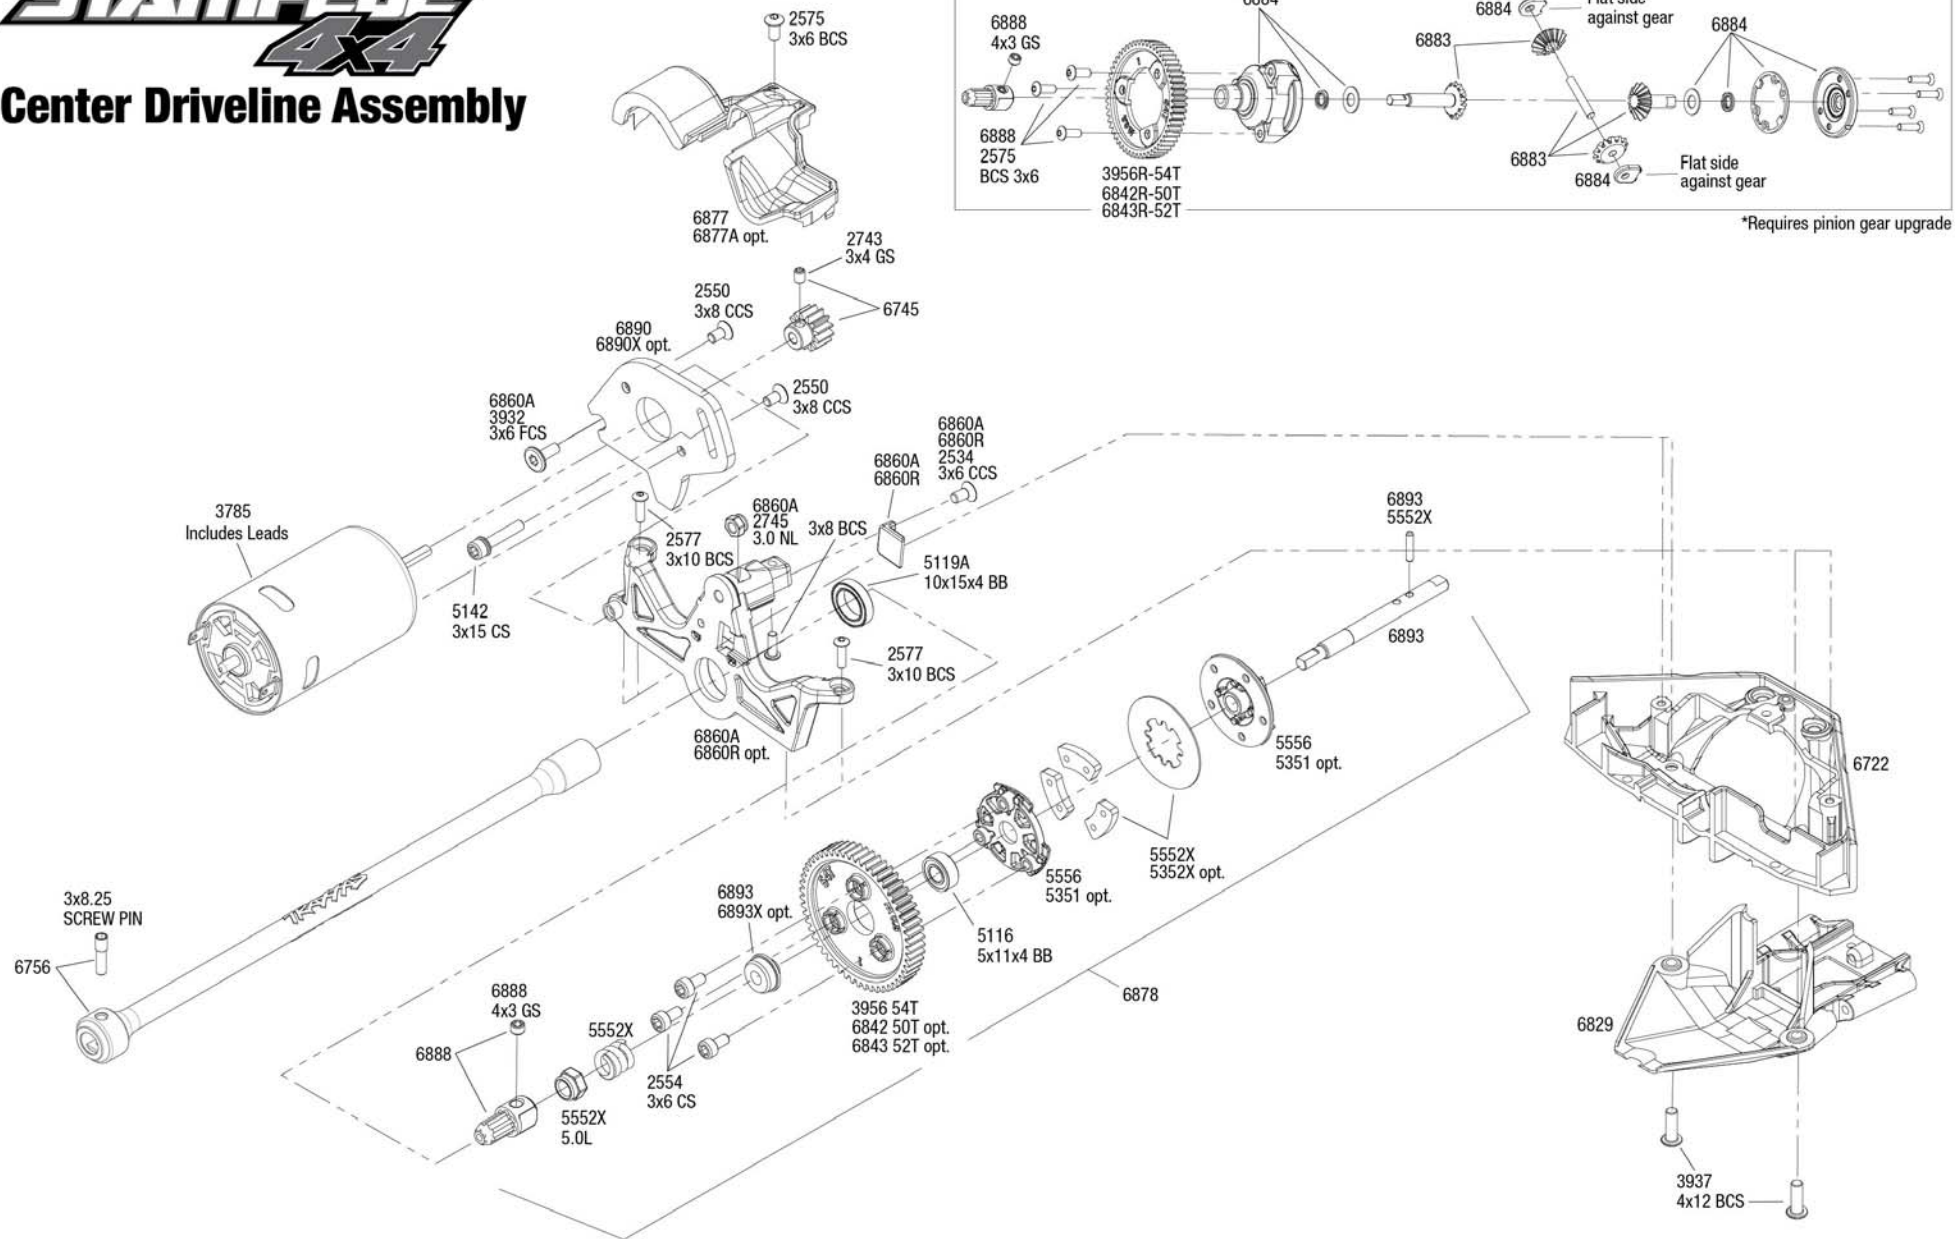

STAMPEDE 4x4 Center Driveline Assembly

See Parts List for a complete

Specifications on this page are subject to change without notice. Every attempt has been made to ensure

REV 220112-R01