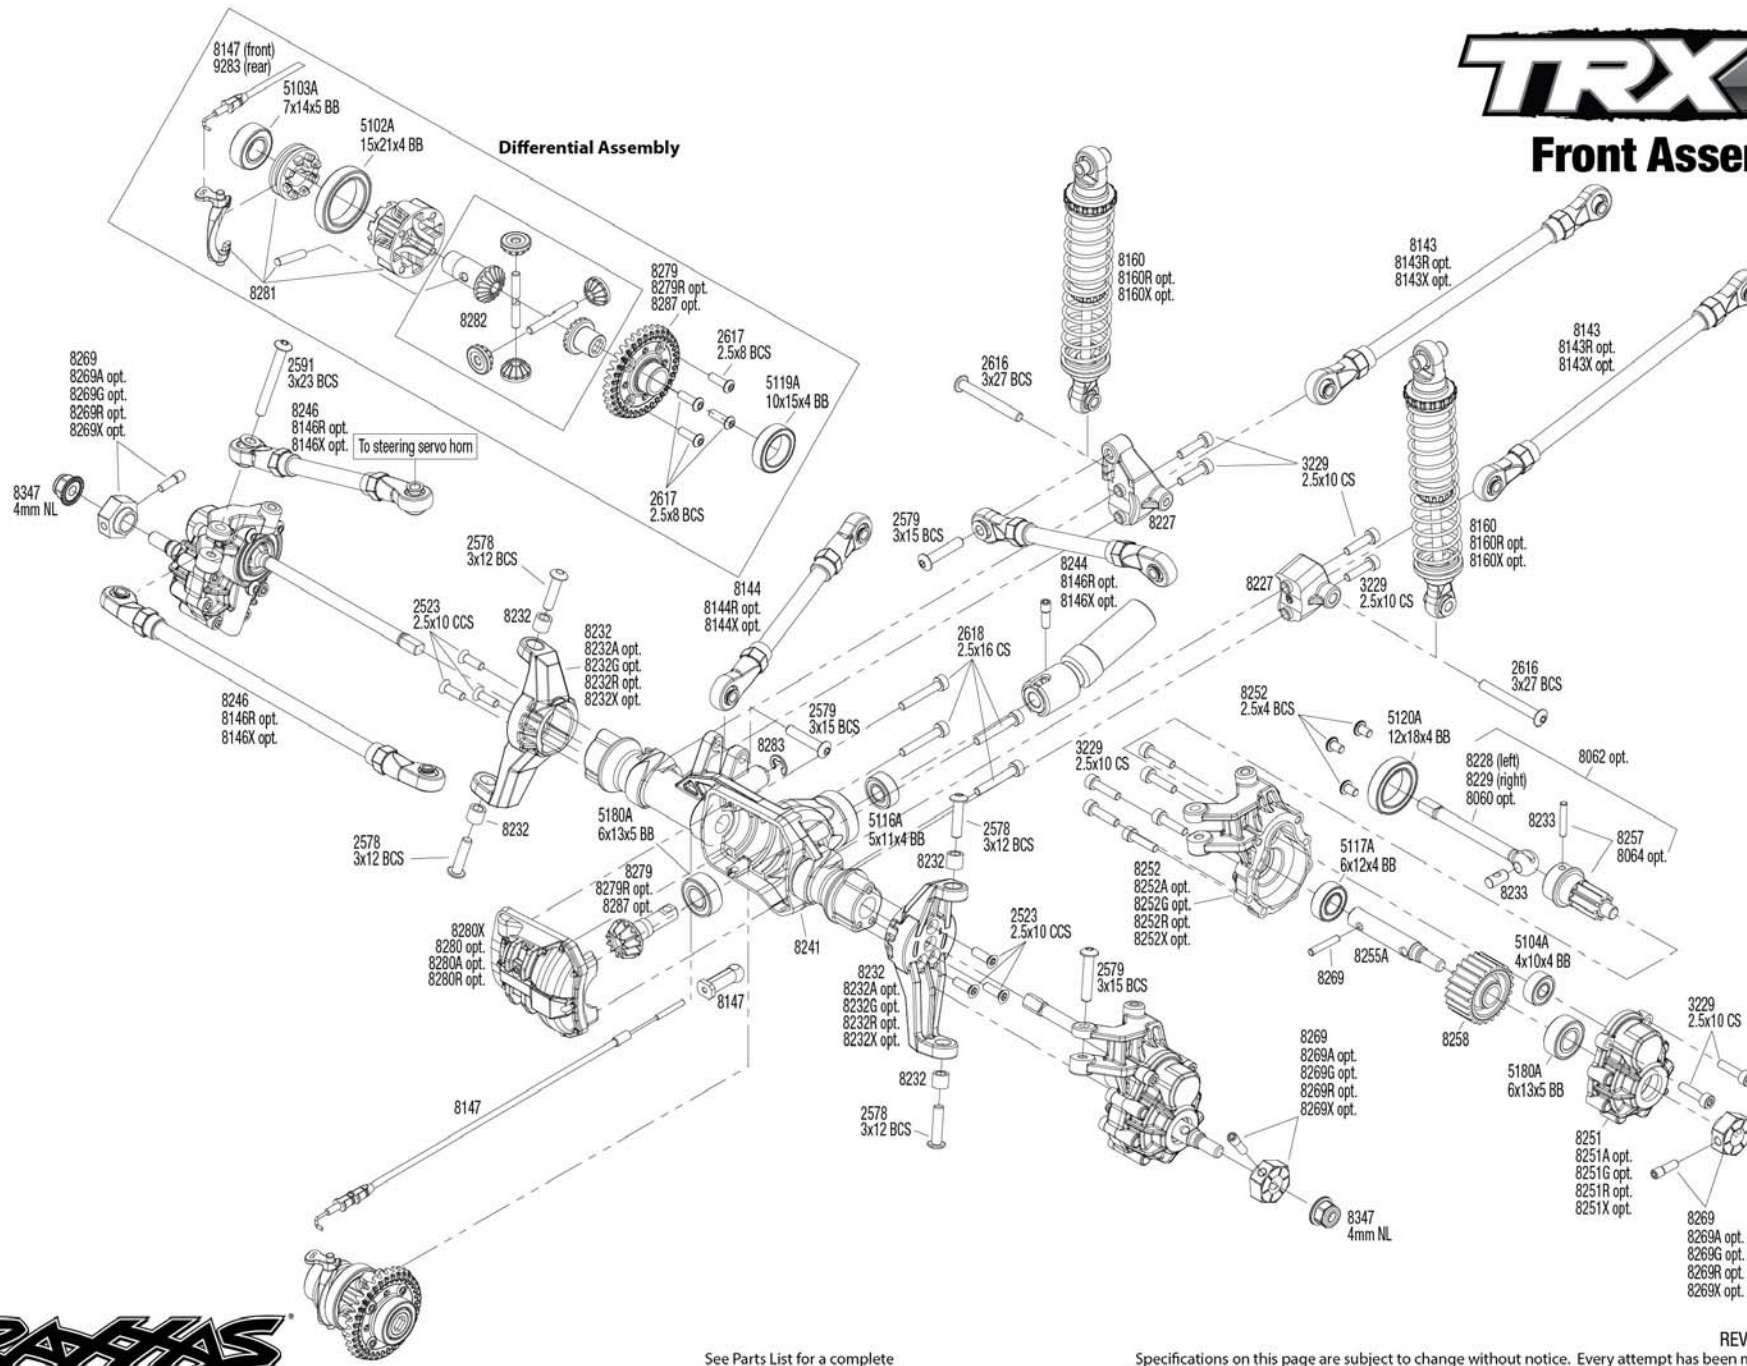

TRX4 Front Assembly

See Parts List for a complete

Specifications on this page are subject to change without notice. Every attempt has been made to ensure

REV 221212-R00