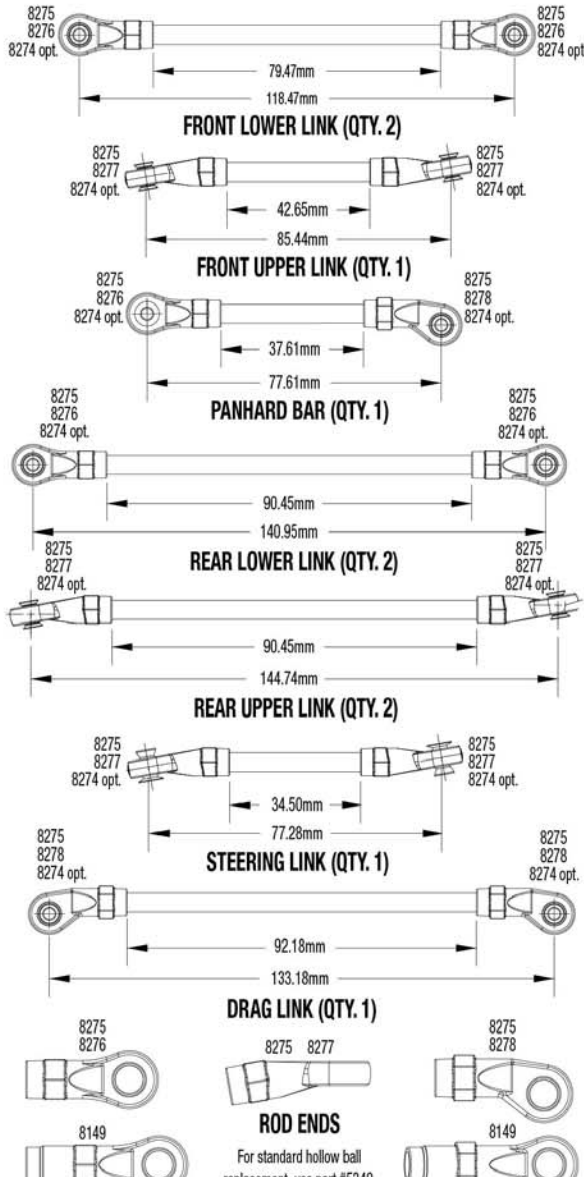

Link Dimensions

Modular Assembly

See Parts List for a complete

Specifications on this page are subject to change without notice. Every attempt has been made to ensure

REV 221212-R00