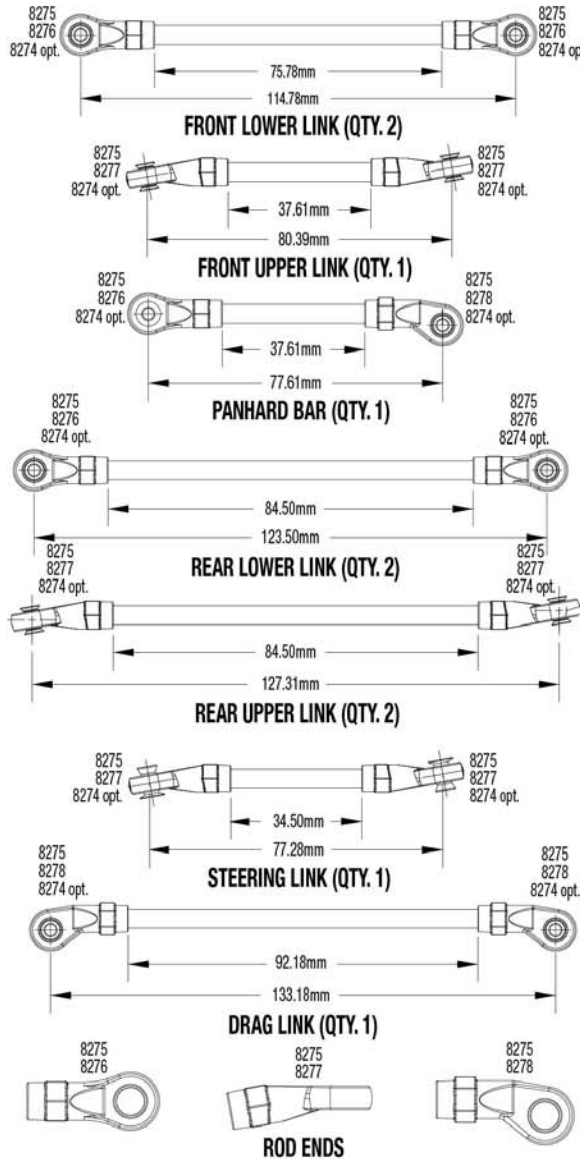

Link Dimensions

Modular Assembly

See Parts List for a complete

Specifications on this page are subject to change without notice. Every attempt has been made to ensure

REV 230223-R00