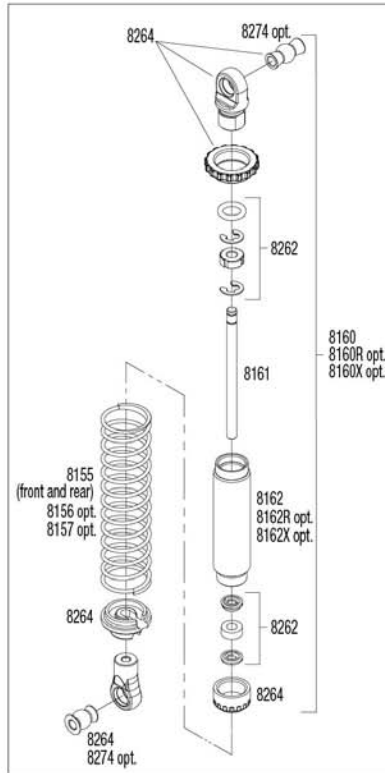

Shock Assembly

REV 230223-R00
See Parts List for a complete

Specifications on this page are subject to change without notice. Every attempt has been made to ensure the accuracy of this drawing; however, Traxxas cannot be held responsible for typographical or other errors.