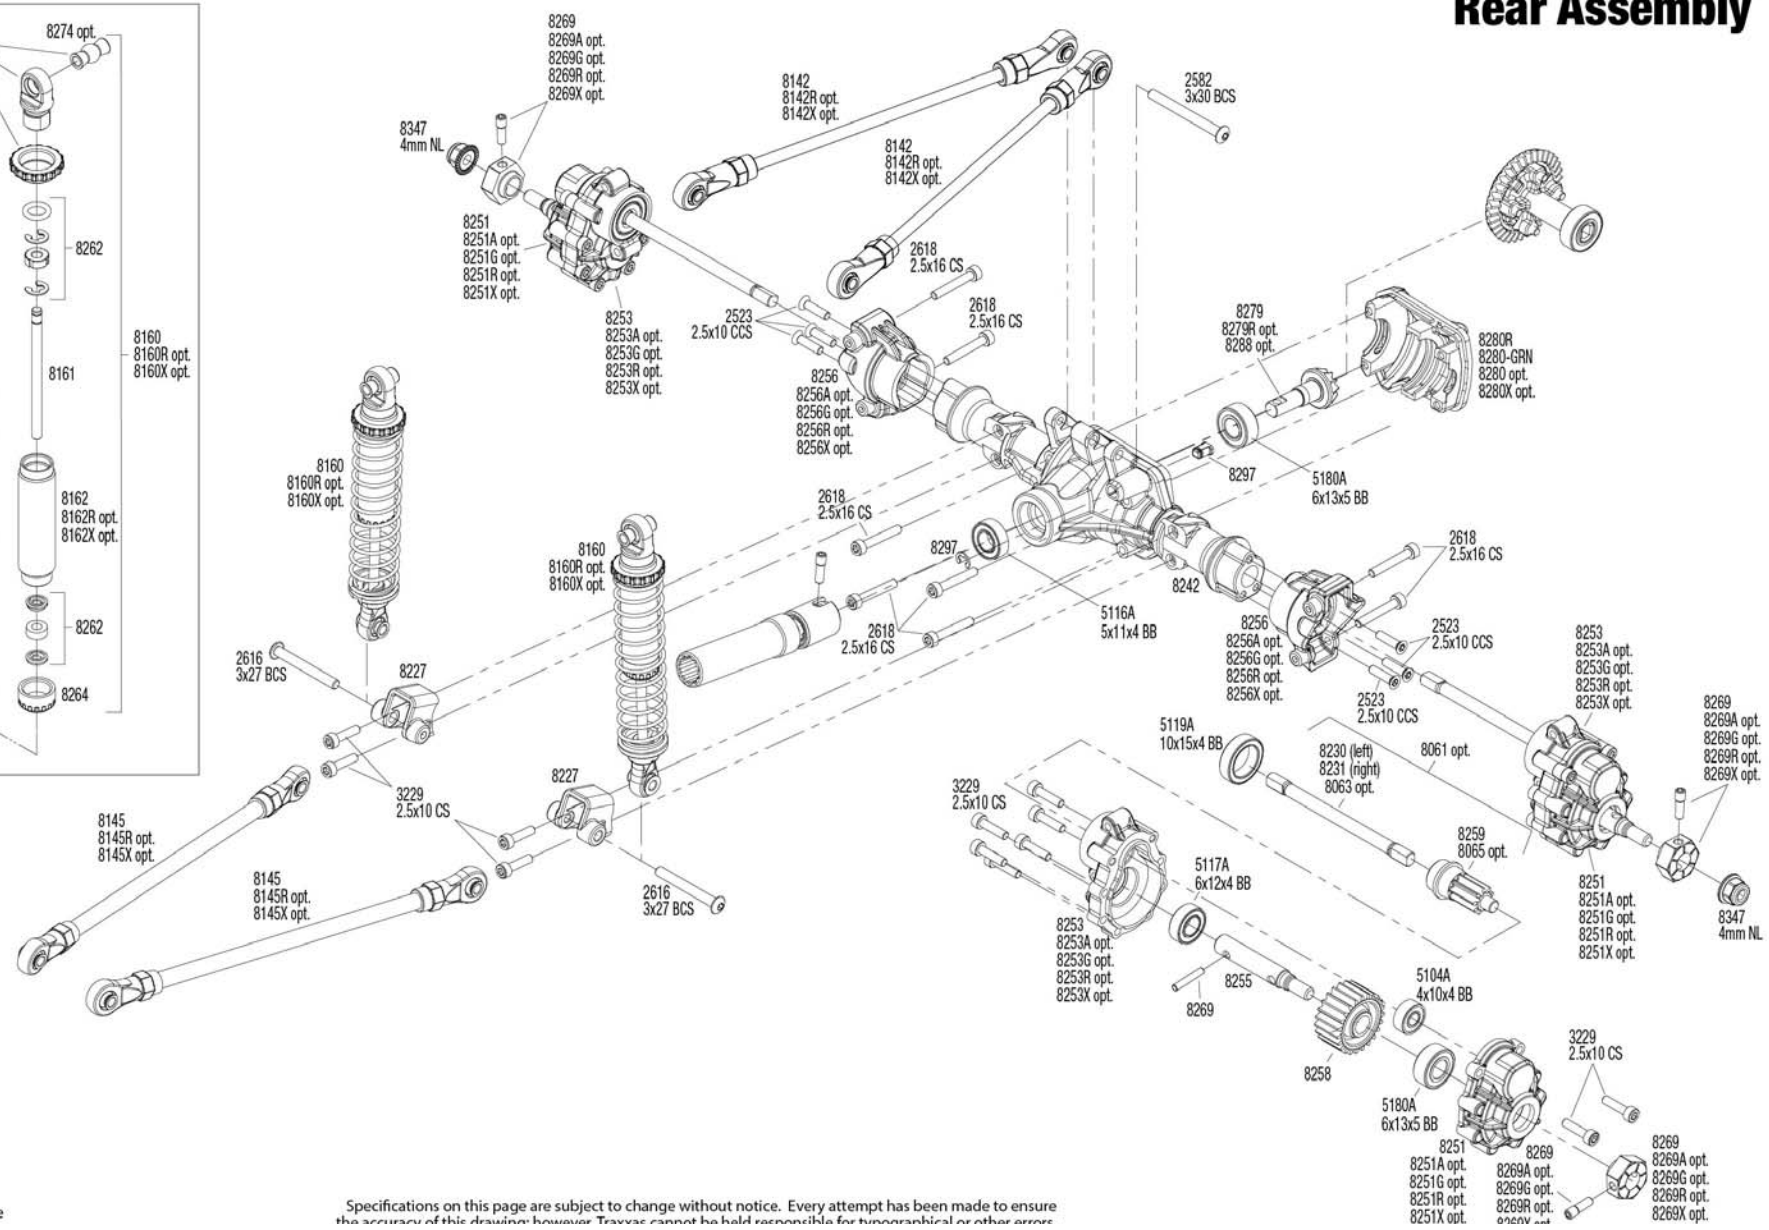

Shock Assembly

REV 230223-R00
See Parts List for a complete

Specifications on this page are subject to change without notice. Every attempt has been made to ensure the accuracy of this drawing; however, Traxxas cannot be held responsible for typographical or other errors.