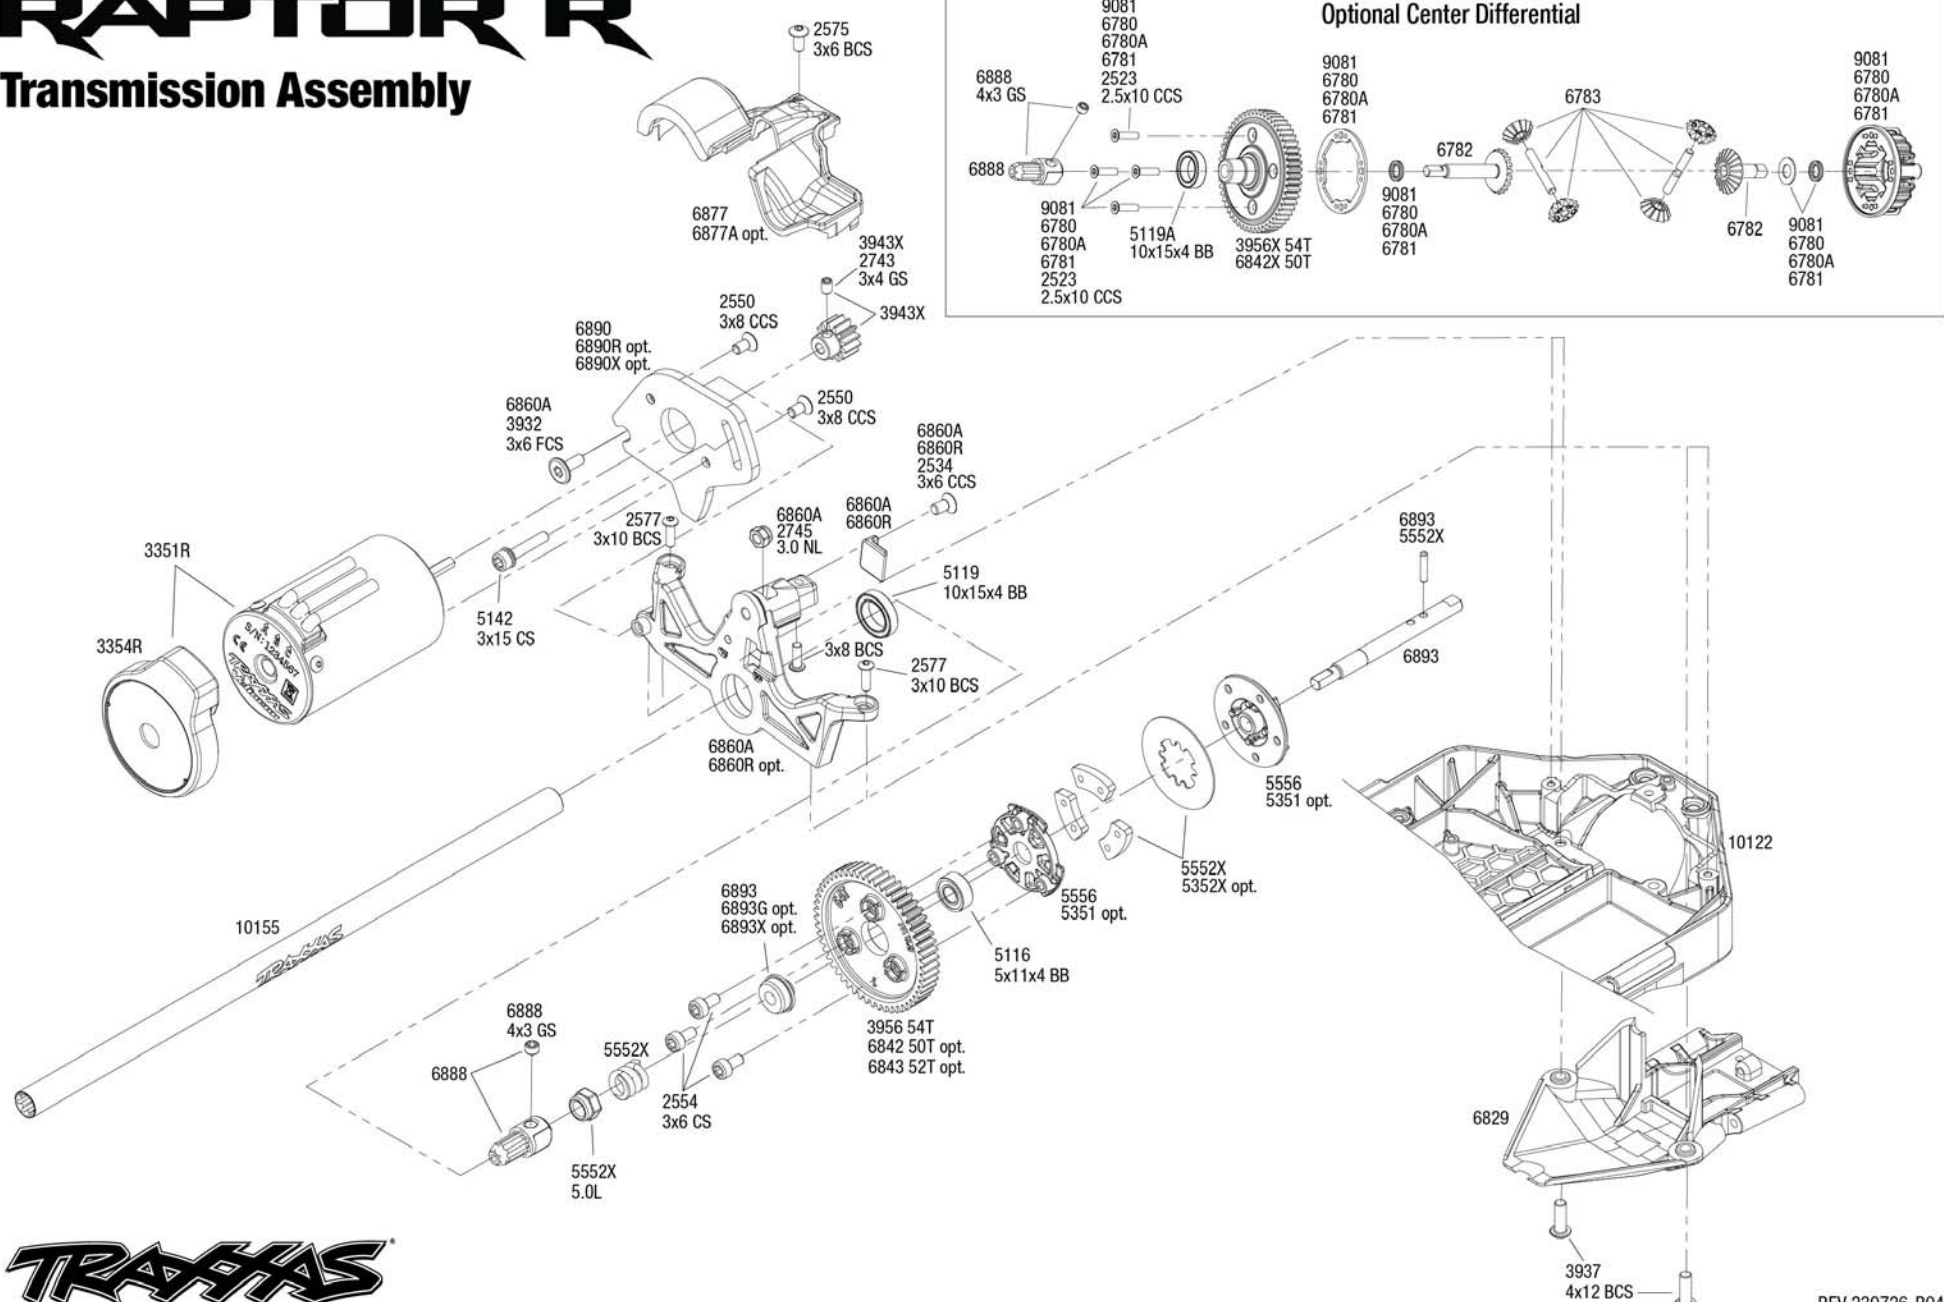

RAPTOR R

Transmission Assembly

Specifications on this page are subject to change without notice. Every attempt has been made to ensure accuracy.

REV 230726-R04