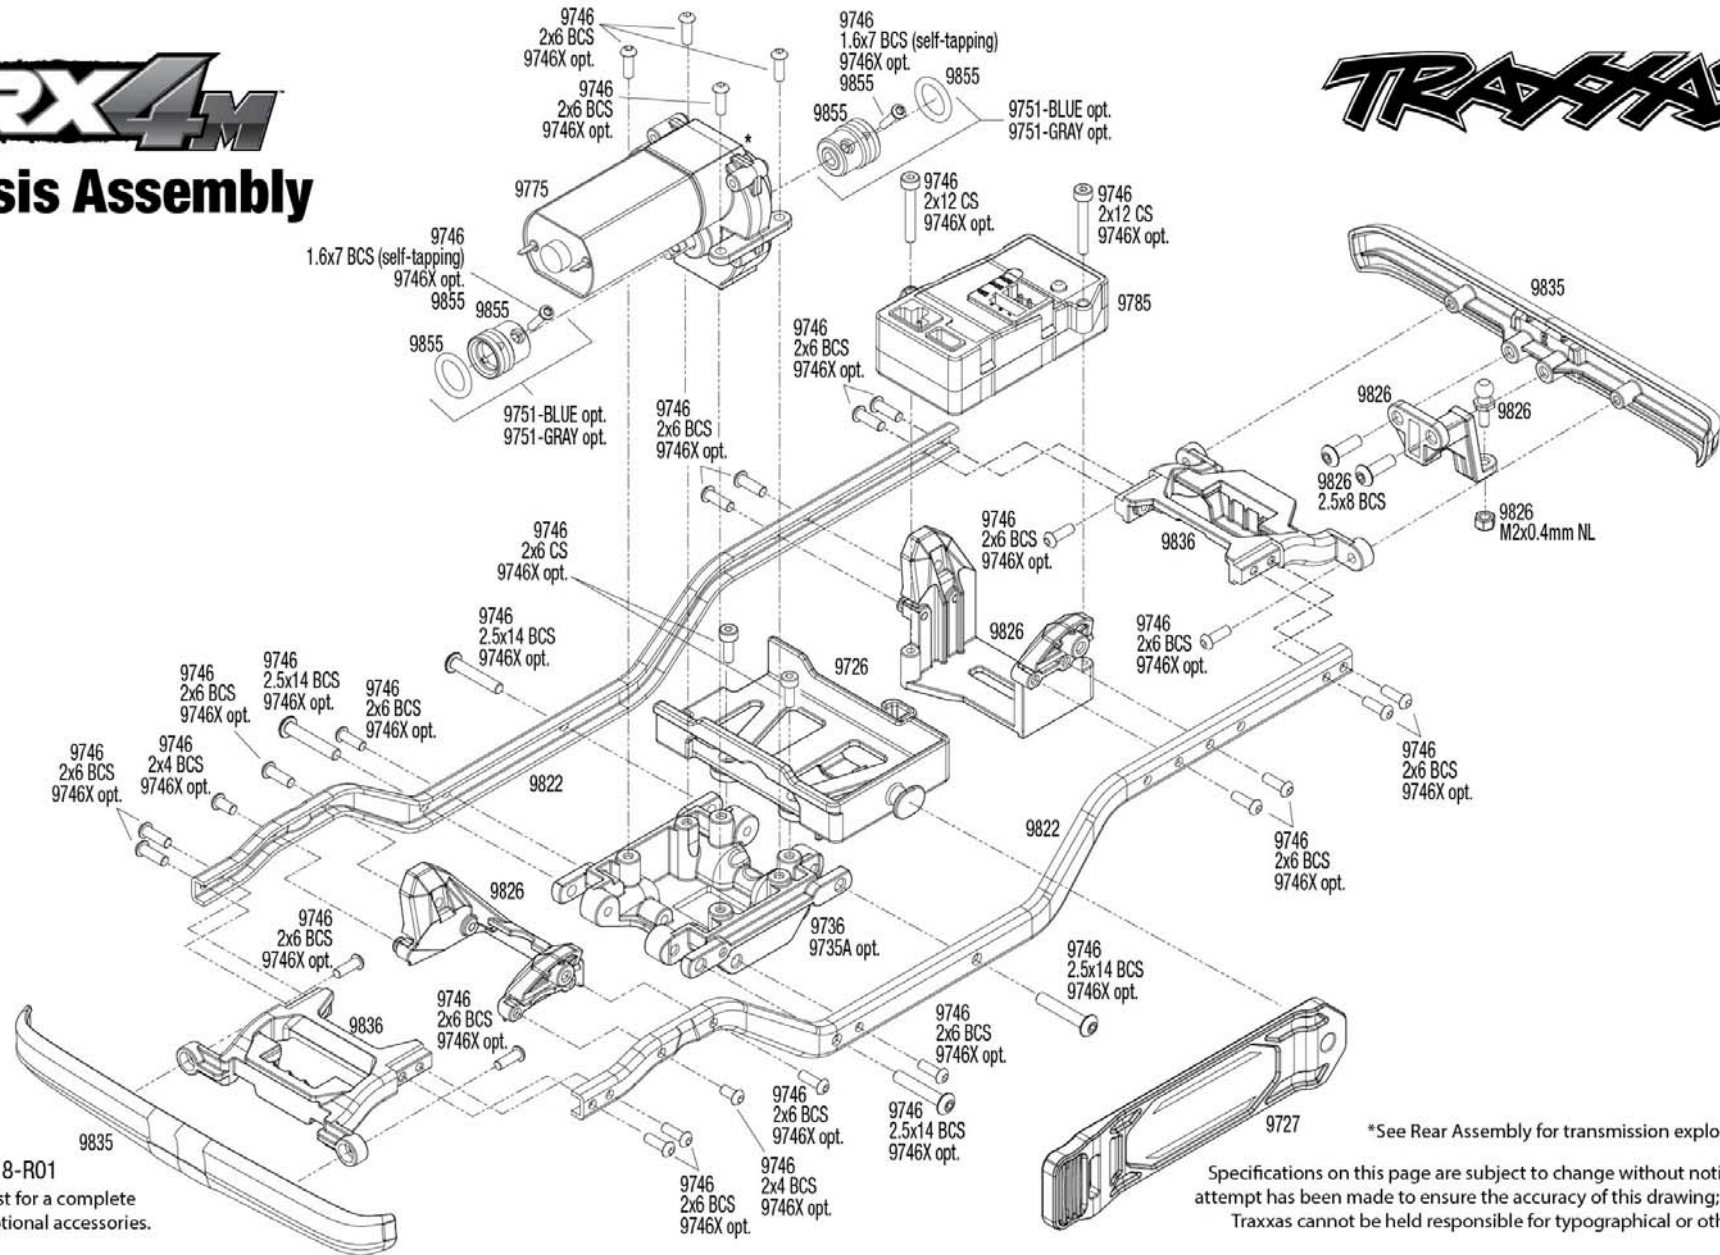

TRX4M

Chassis Assembly

REV 230718-R01
 See Parts List for a complete listing of optional accessories.

*See Rear Assembly for transmission exploded view.

Specifications on this page are subject to change without notice. Every attempt has been made to ensure the accuracy of this drawing; however, Traxxas cannot be held responsible for typographical or other errors.