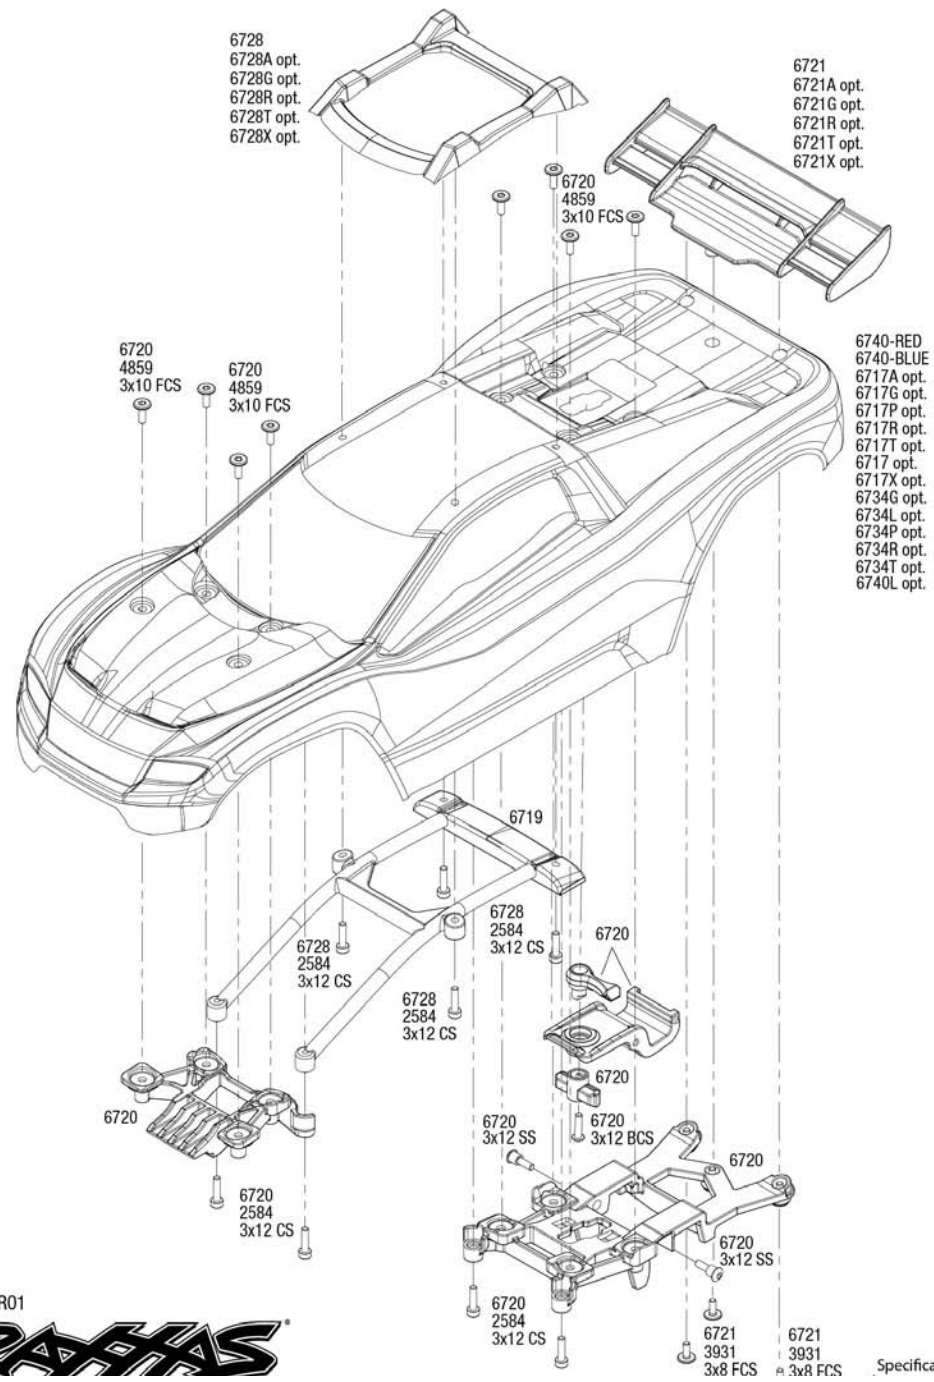

# RUSTLER 4x4 BRUSHLESS

## Body Assembly

REV 230921-R01

Specifications on this page are subject to change without notice. Every attempt has been made to ensure

See Parts List for a complete