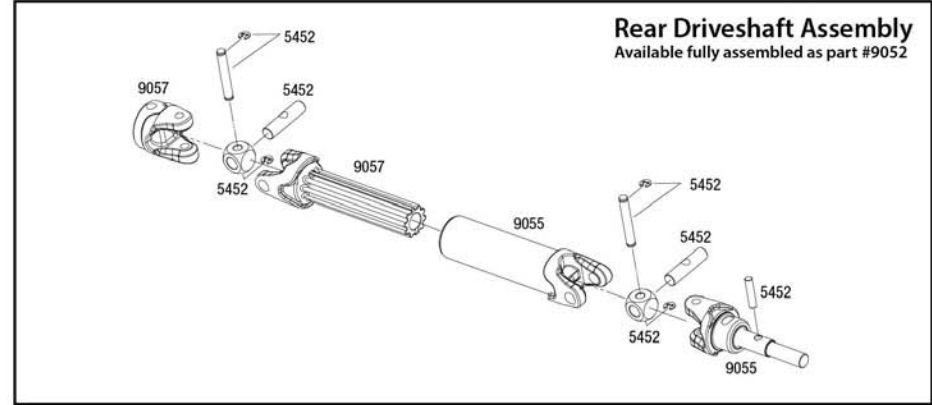

### Driveshafts

### Driveshaft Assembly

REV 230921-R01  
Specifications on this page are subject to change without notice.  
Every attempt has been made to ensure the accuracy of this drawing; however, Traxxas cannot