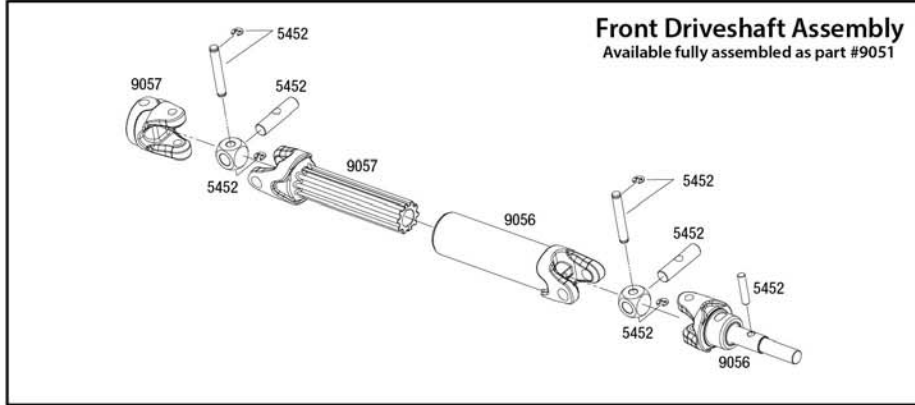

### Driveshafts

### Driveshaft Assembly

REV 230921-R01  
Specifications on this page are subject to change without notice.  
Every attempt has been made to ensure the accuracy of this drawing; however, Traxxas cannot