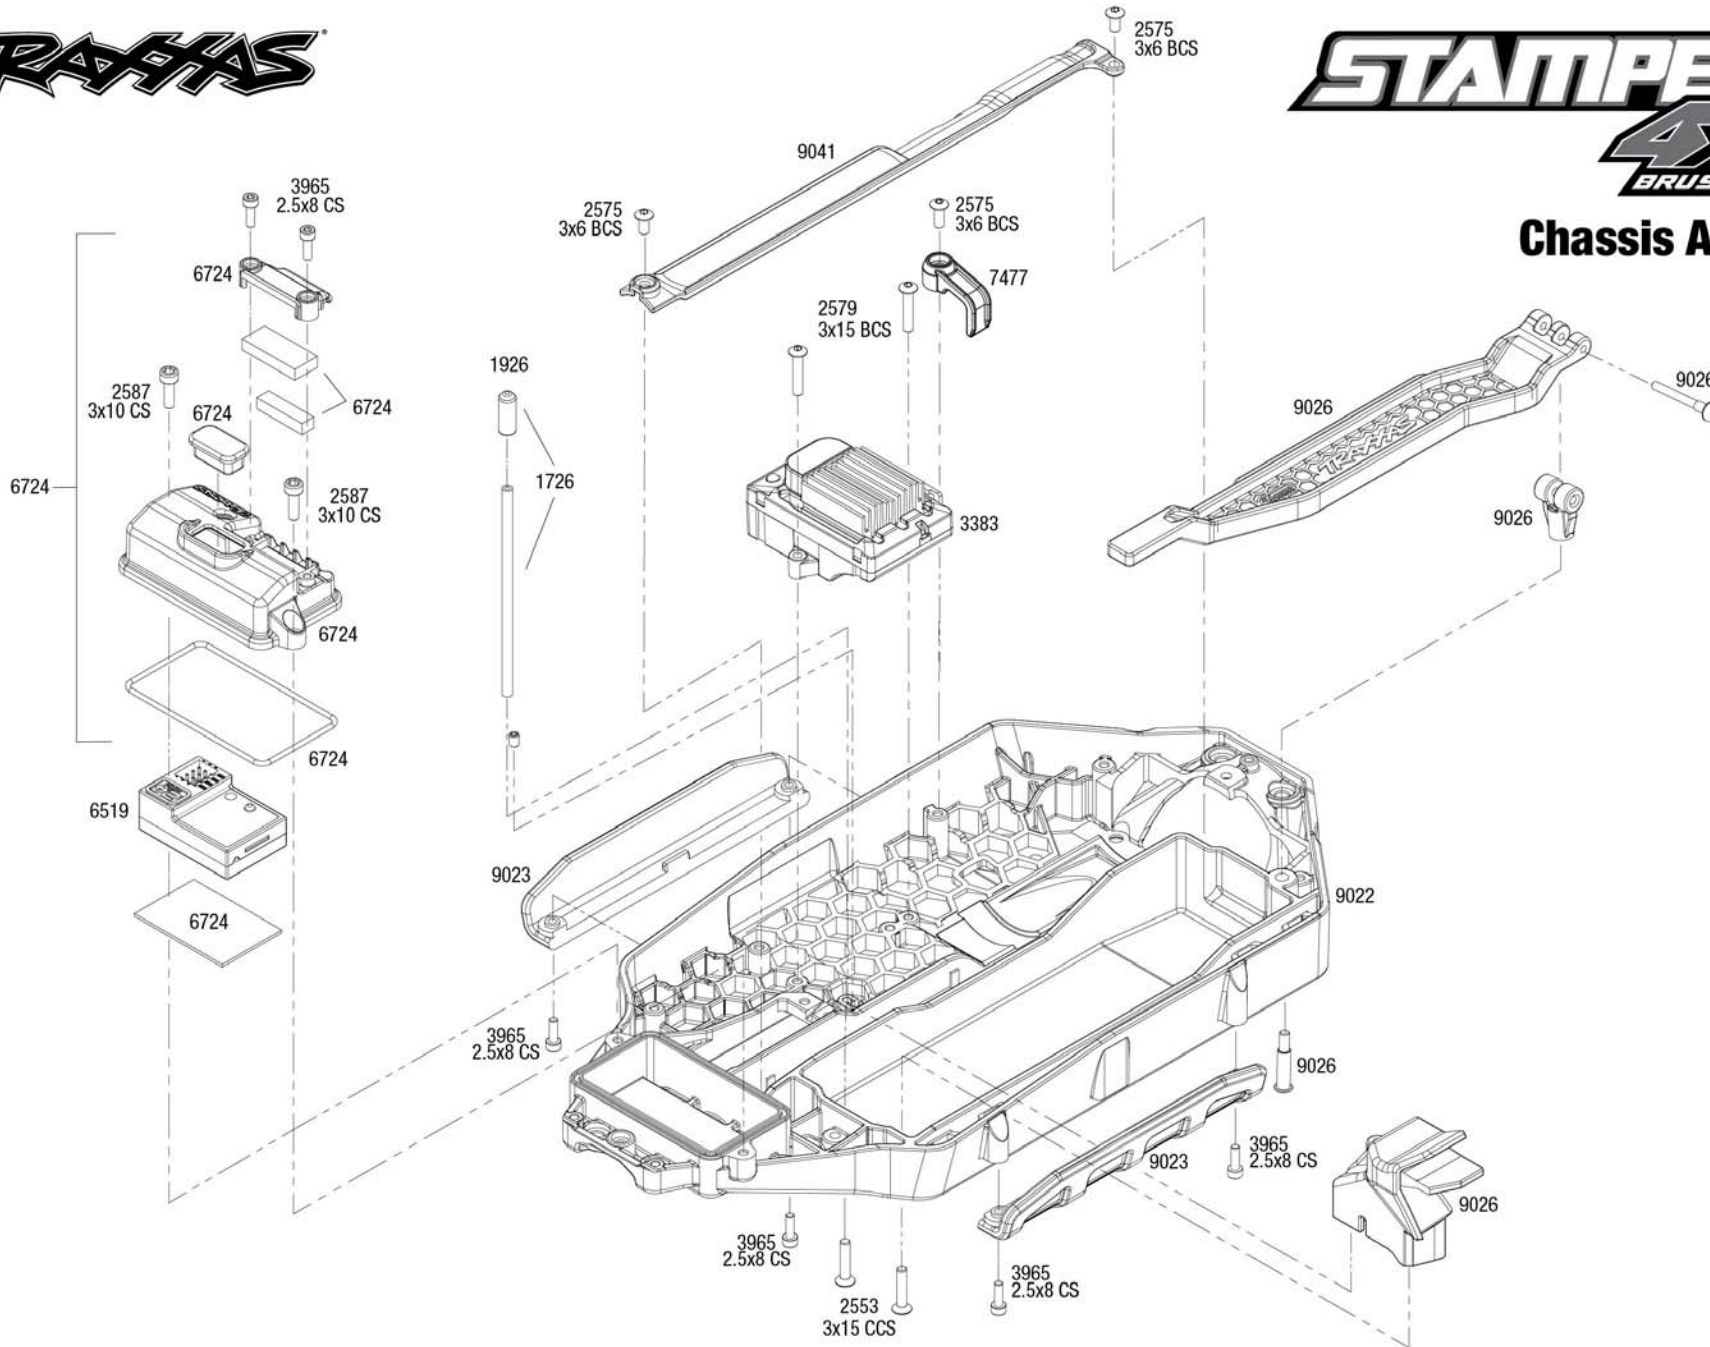

# STAMPEDE 4x4 BRUSHLESS

## Chassis Assembly

Specifications on this page are subject to change without notice. Every attempt has been made to ensure the accuracy of this drawing; however, Traxxas cannot be held responsible for typographical or other errors.

See Parts List for a complete

REV 230921 D01