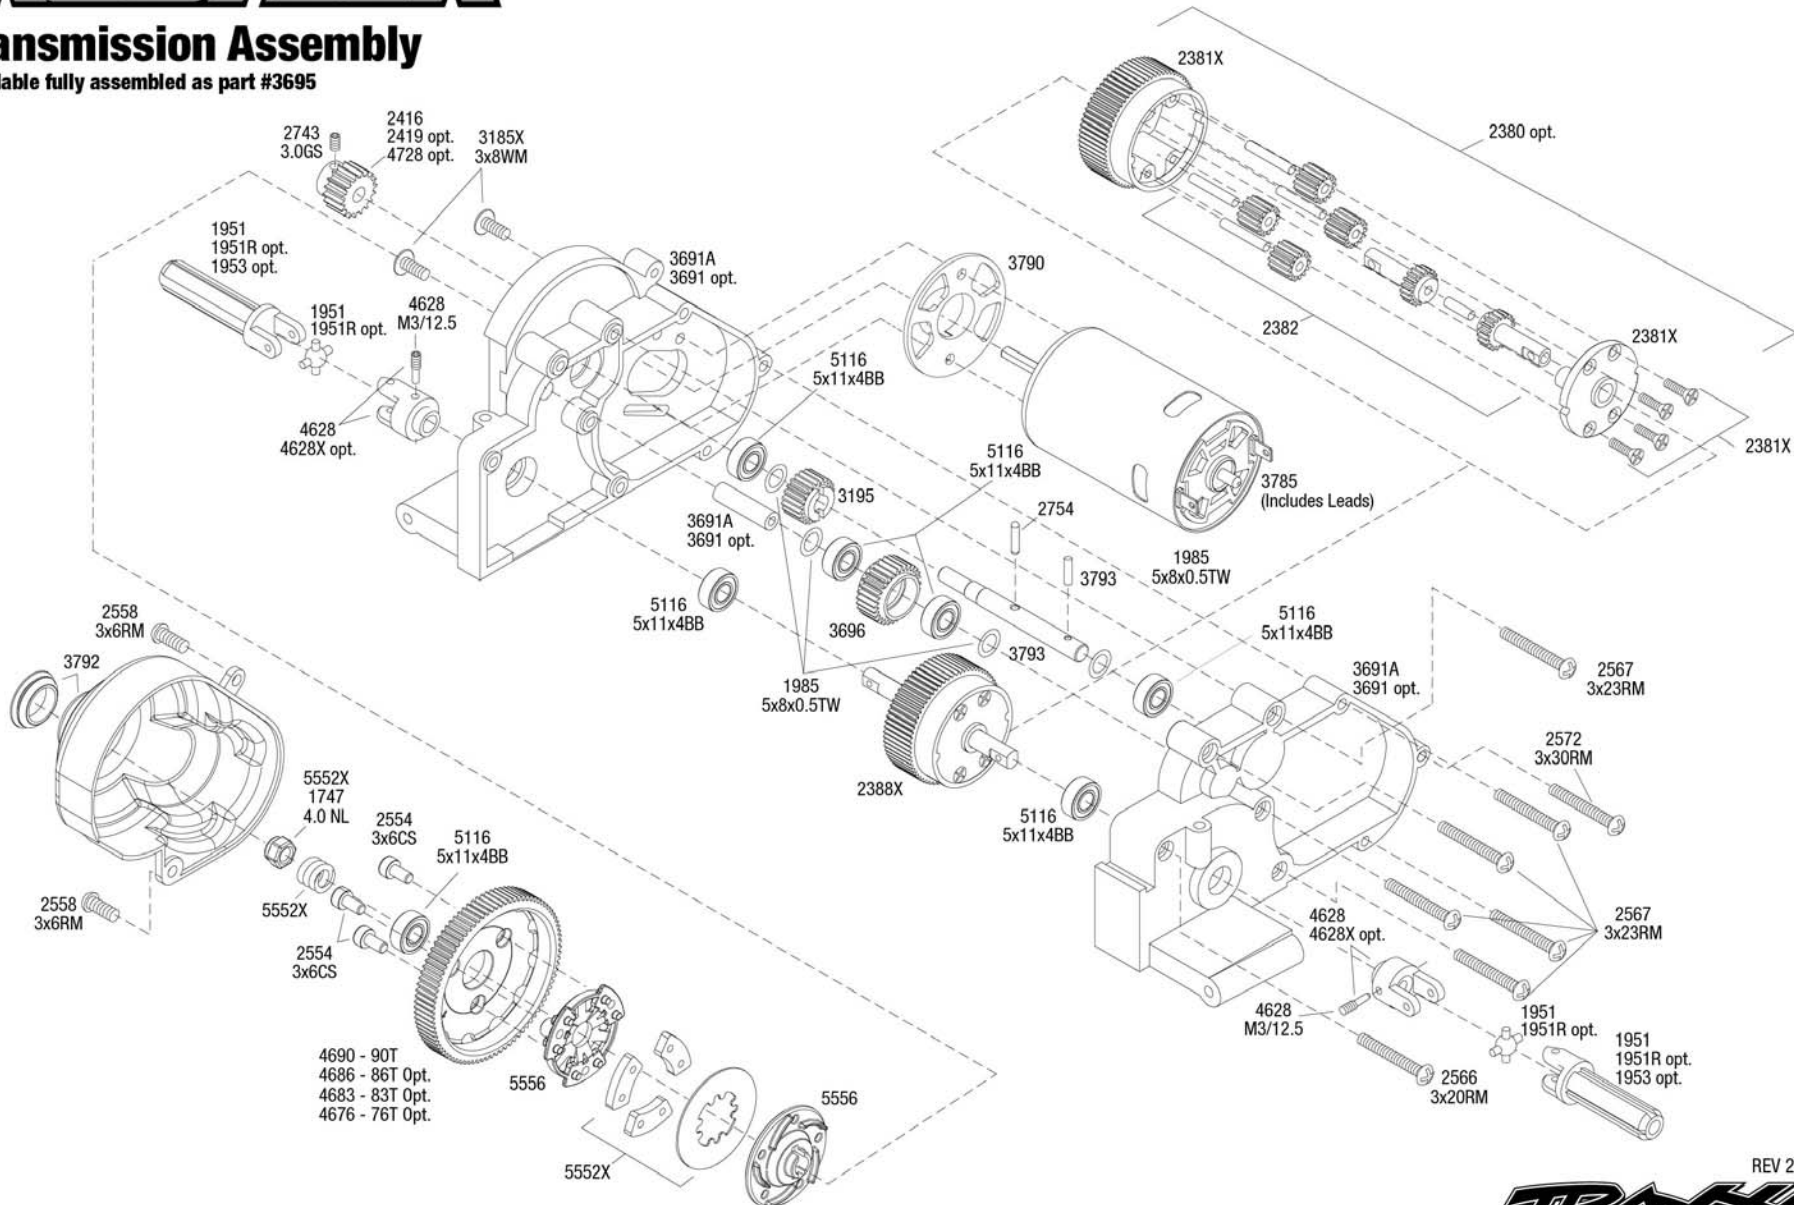

RUSTLER®

Transmission Assembly

Available fully assembled as part #3695

See Parts List for a complete

REV 230706-R00
TRAXXAS
Specifications on this page are subject to change without notice. Every attempt has been made to ensure