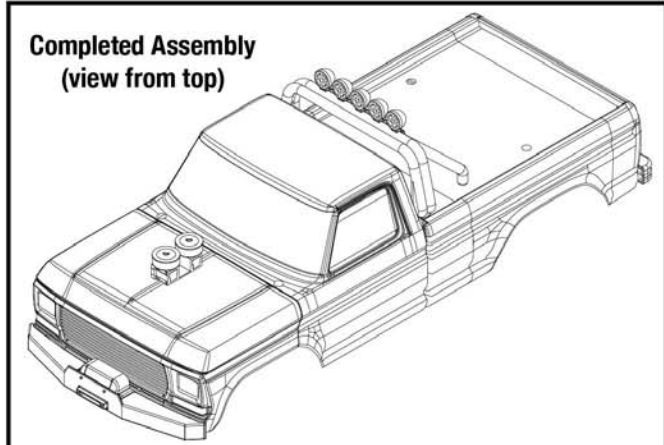

## Body Assembly

**Completed Assembly  
(view from bottom)**

- 3660 Body, Bigfoot® No. 1, Officially Licensed replica (clear, requires painting)/ window masks/ decal sheet
- 3661 Body, Bigfoot® No. 1, Officially Licensed replica (painted, decals applied)
- 3661X Body, Bigfoot® No. 1, blue-x, Officially Licensed replica (painted, decals applied)
- 3656 Grill, Bigfoot® No. 1 (chrome)/ decals/ adhesive tape/ mounting hardware
- 3662 Body accessories kit, Bigfoot® No. 1 (includes winch, front and rear bumpers, roll bar, light bar, engine detail, & mounting hardware) (grill sold separately)