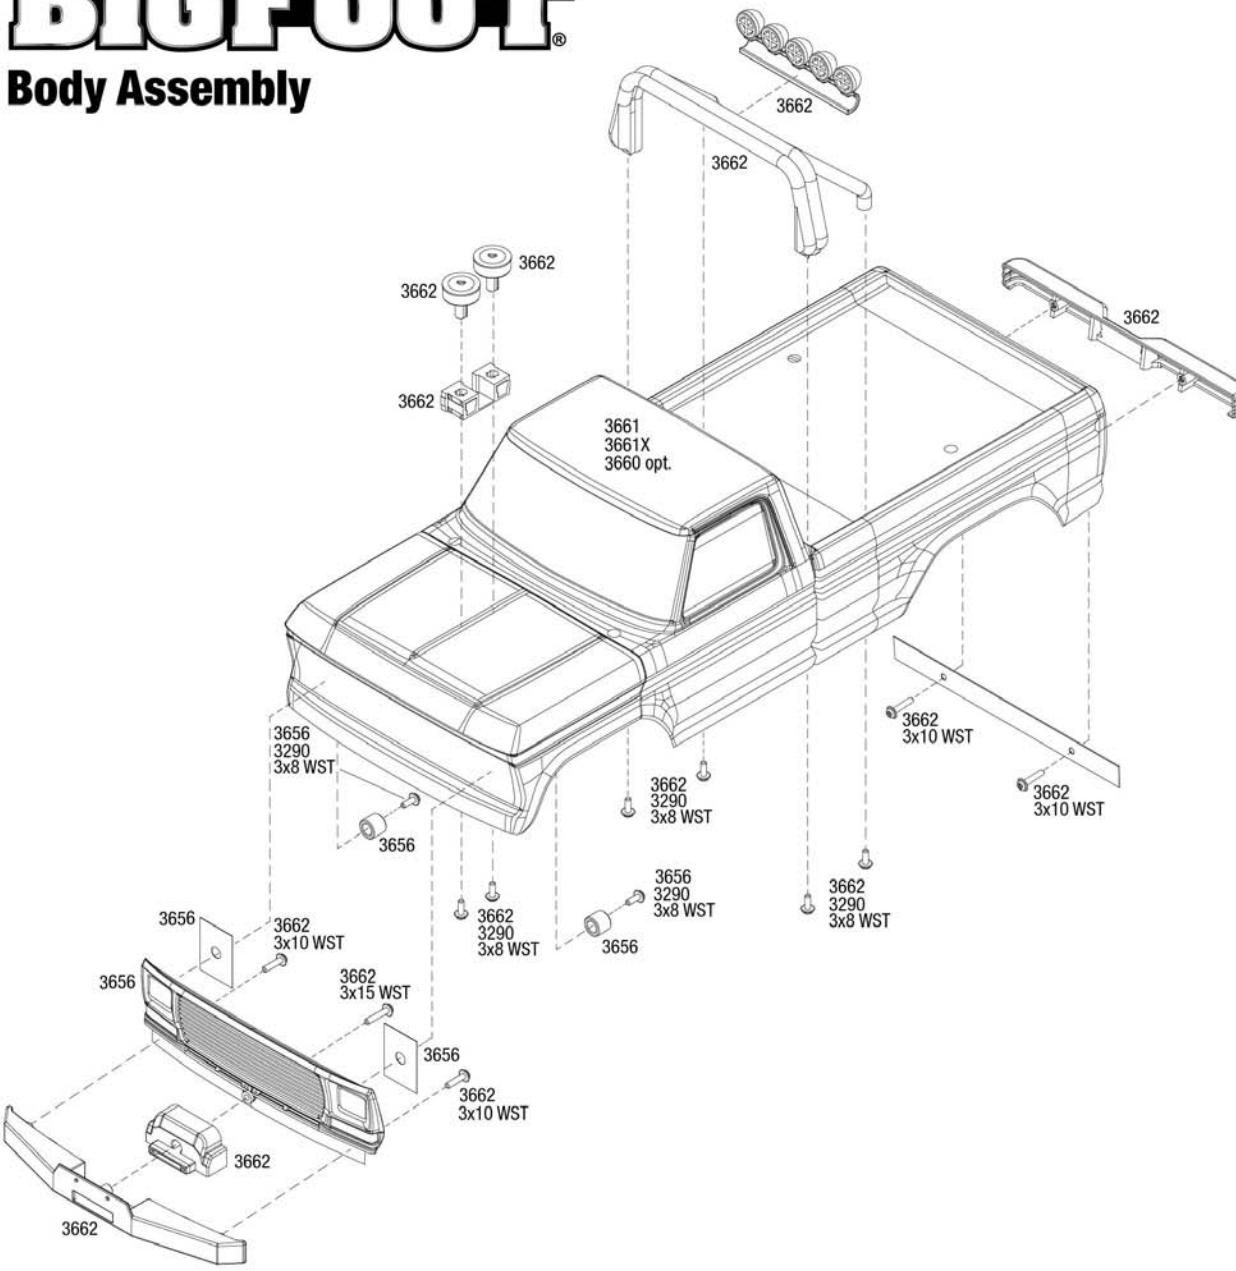

## Body Assembly

**Completed Assembly  
(view from bottom)**

- 3660 Body, Bigfoot® No. 1, Officially Licensed replica (clear, requires painting)/ window masks/ decal sheet
- 3661 Body, Bigfoot® No. 1, Officially Licensed replica (painted, decals applied)
- 3661X Body, Bigfoot® No. 1, blue-x, Officially Licensed replica (painted, decals applied)
- 3656 Grill, Bigfoot® No. 1 (chrome)/ decals/ adhesive tape/ mounting hardware
- 3662 Body accessories kit, Bigfoot® No. 1 (includes winch, front and rear bumpers, roll bar, light bar, engine detail, & mounting hardware) (grill sold separately)

**Completed Assembly  
(view from top)**

- 3660 Body, Bigfoot® No. 1, Officially Licensed replica (clear, requires painting)/ window masks/ decal sheet
- 3661 Body, Bigfoot® No. 1, Officially Licensed replica (painted, decals applied)
- 3661X Body, Bigfoot® No. 1, blue-x, Officially Licensed replica (painted, decals applied)
- 3656 Grill, Bigfoot® No. 1 (chrome)/ decals/ adhesive tape/ mounting hardware
- 3662 Body accessories kit, Bigfoot® No. 1 (includes winch, front and rear bumpers, roll bar, light bar, engine detail, & mounting hardware) (grill sold separately)