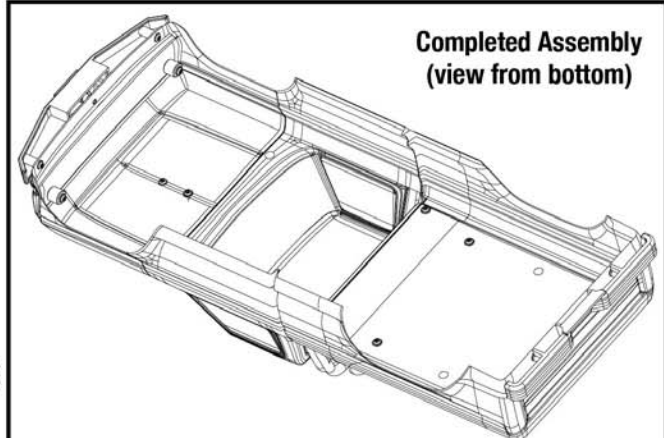

## Body Assembly

**Completed Assembly  
(view from bottom)**

- 3660 Body, Bigfoot® No. 1, Officially Licensed replica (clear, requires painting)/ window masks/ decal sheet
- 3661 Body, Bigfoot® No. 1, Officially Licensed replica (painted, decals applied)
- 3661X Body, Bigfoot® No. 1, blue-x, Officially Licensed replica (painted, decals applied)
- 3656 Grill, Bigfoot® No. 1 (chrome)/ decals/ adhesive tape/ mounting hardware
- 3662 Body accessories kit, Bigfoot® No. 1 (includes winch, front and rear bumpers, roll bar, light bar, engine detail, & mounting hardware) (grill sold separately)