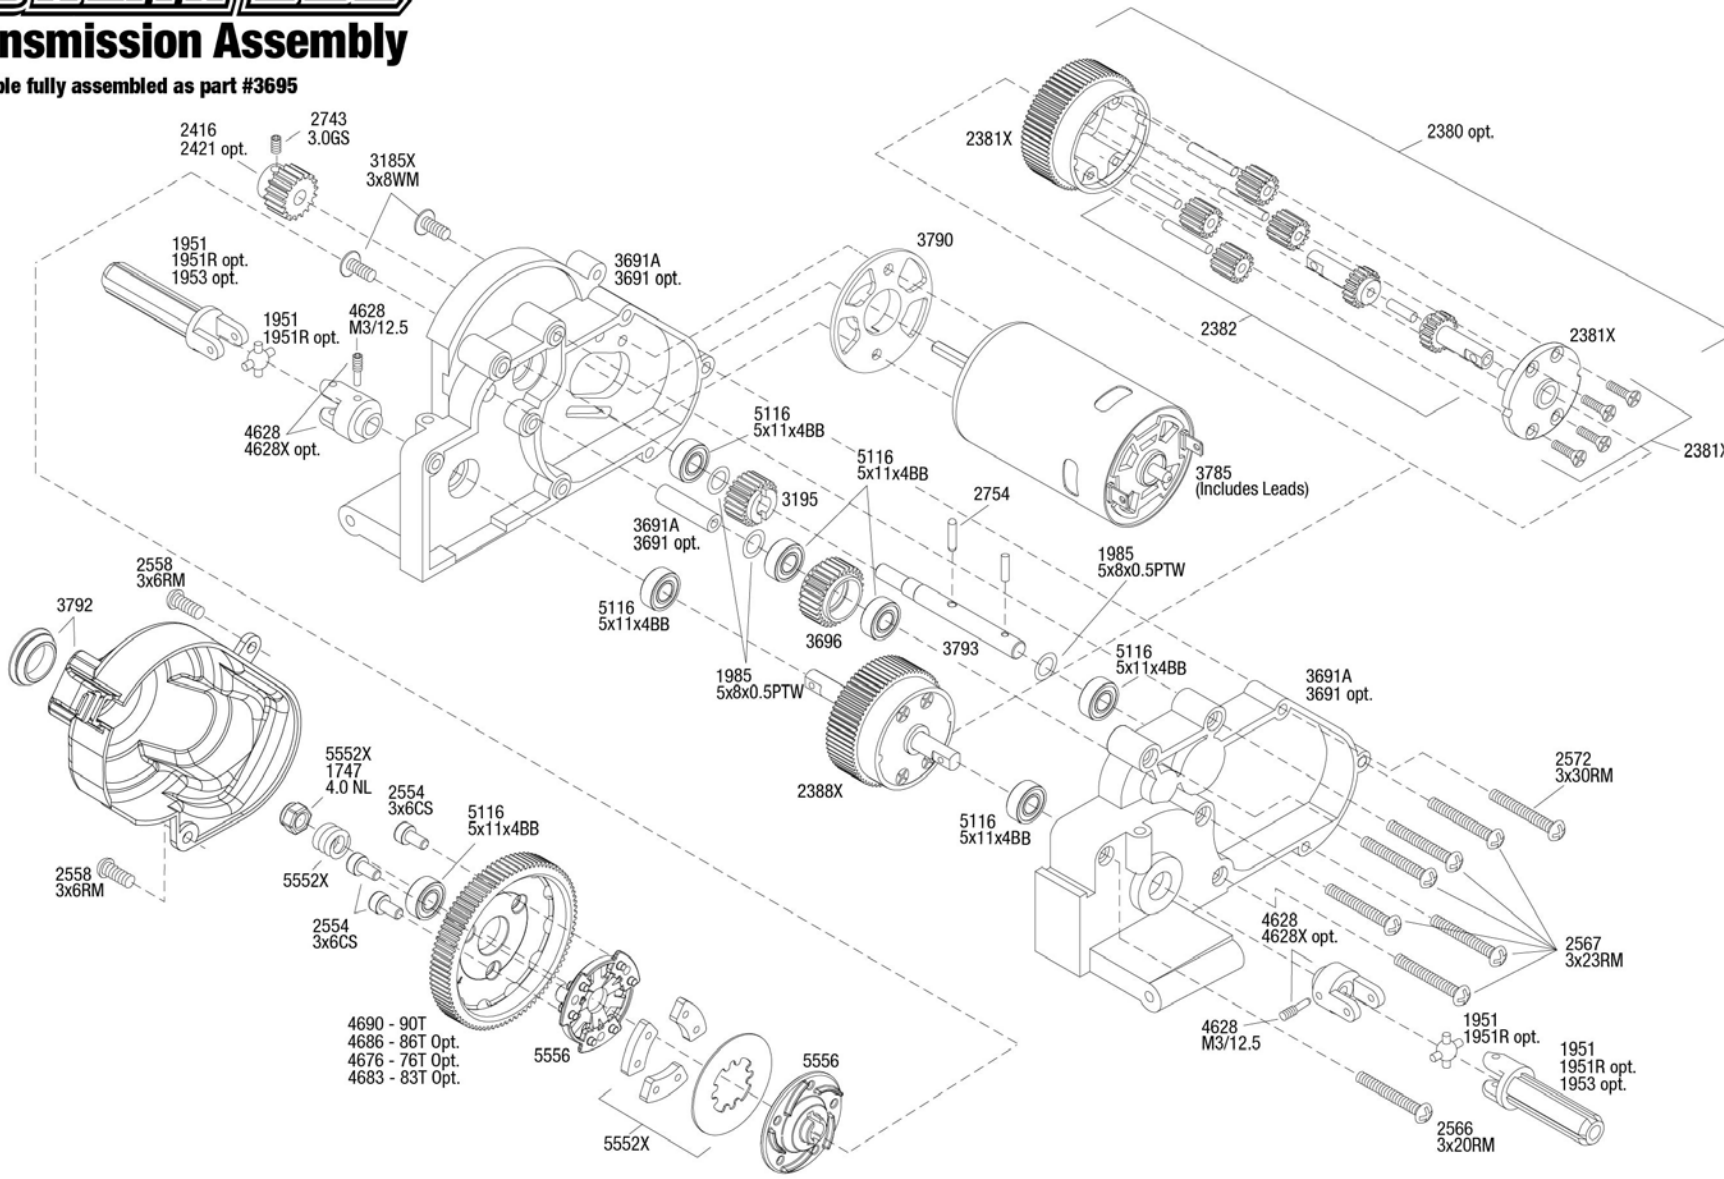

# STAMPEDE

## Transmission Assembly

Available fully assembled as part #3695

See Parts List for a complete

REV 230706-R00  
**TRAXXAS**  
Specifications on this page are subject to change without notice. Every attempt has been made to ensure