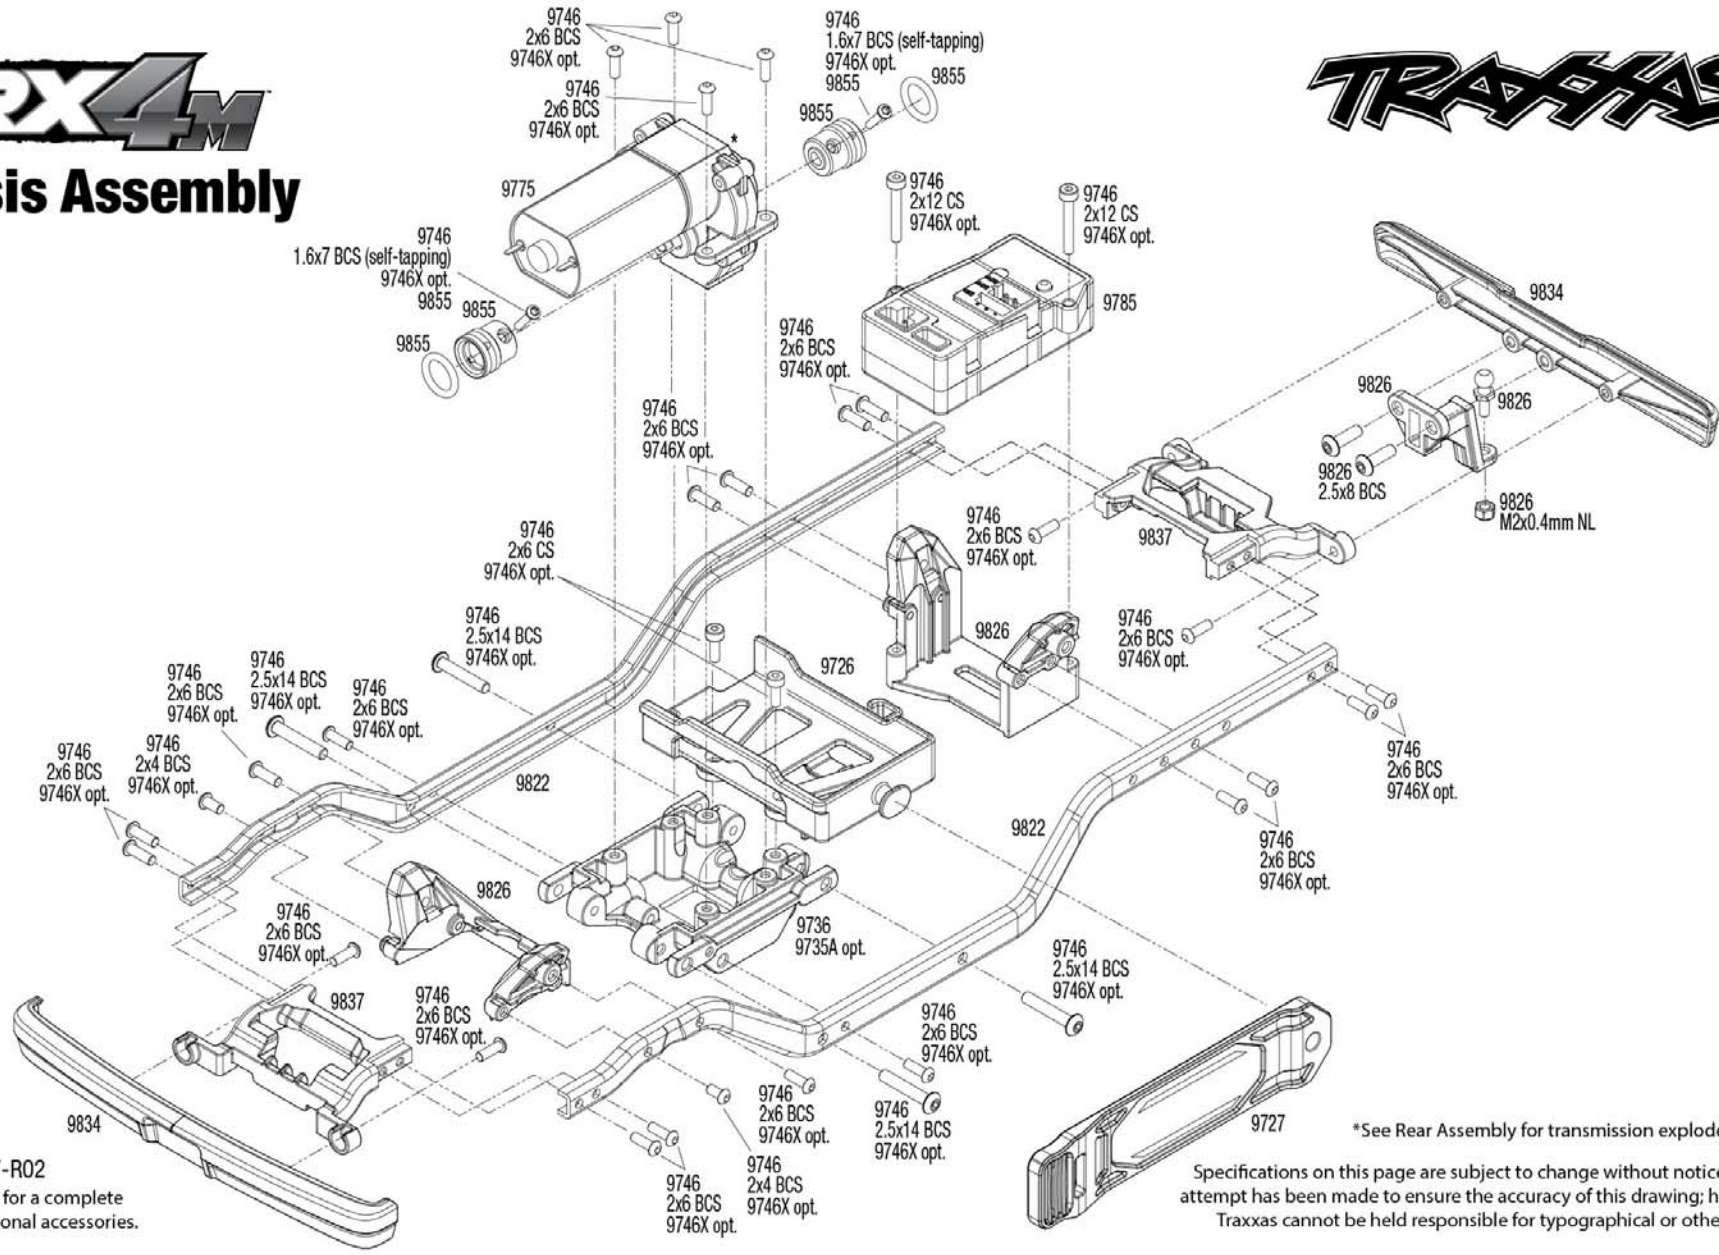

TRX4M

Chassis Assembly

REV 230907-R02
See Parts List for a complete listing of optional accessories.

*See Rear Assembly for transmission exploded view.

Specifications on this page are subject to change without notice. Every attempt has been made to ensure the accuracy of this drawing; however, Traxxas cannot be held responsible for typographical or other errors.