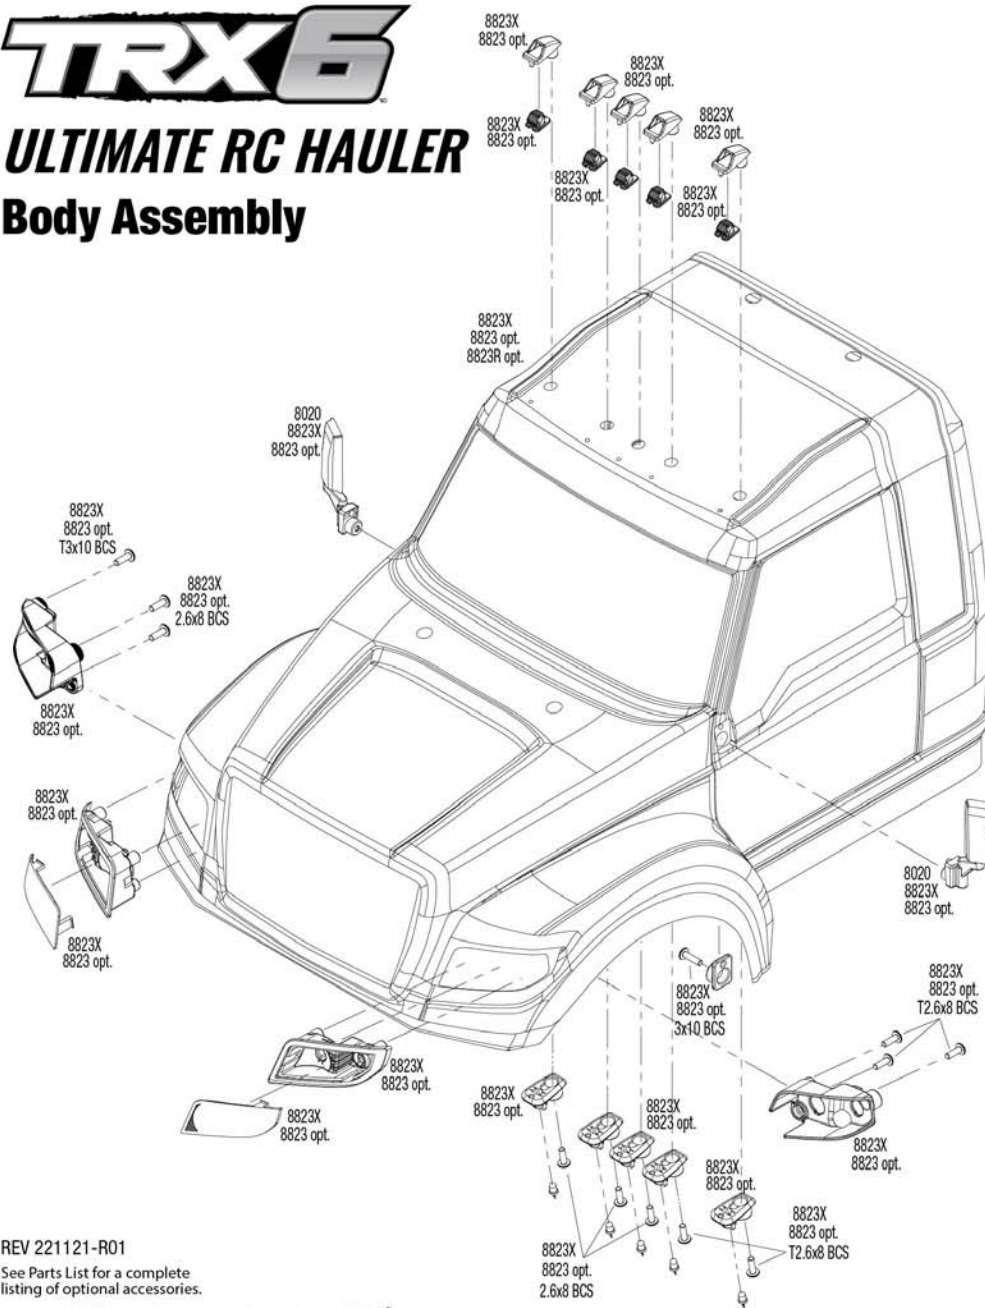

TRX6

ULTIMATE RC HAULER

Body Assembly

REV 221121-R01
See Parts List for a complete listing of optional accessories.

Specifications on this page are subject to change without notice. Every attempt has been made to ensure

Winch Assembly