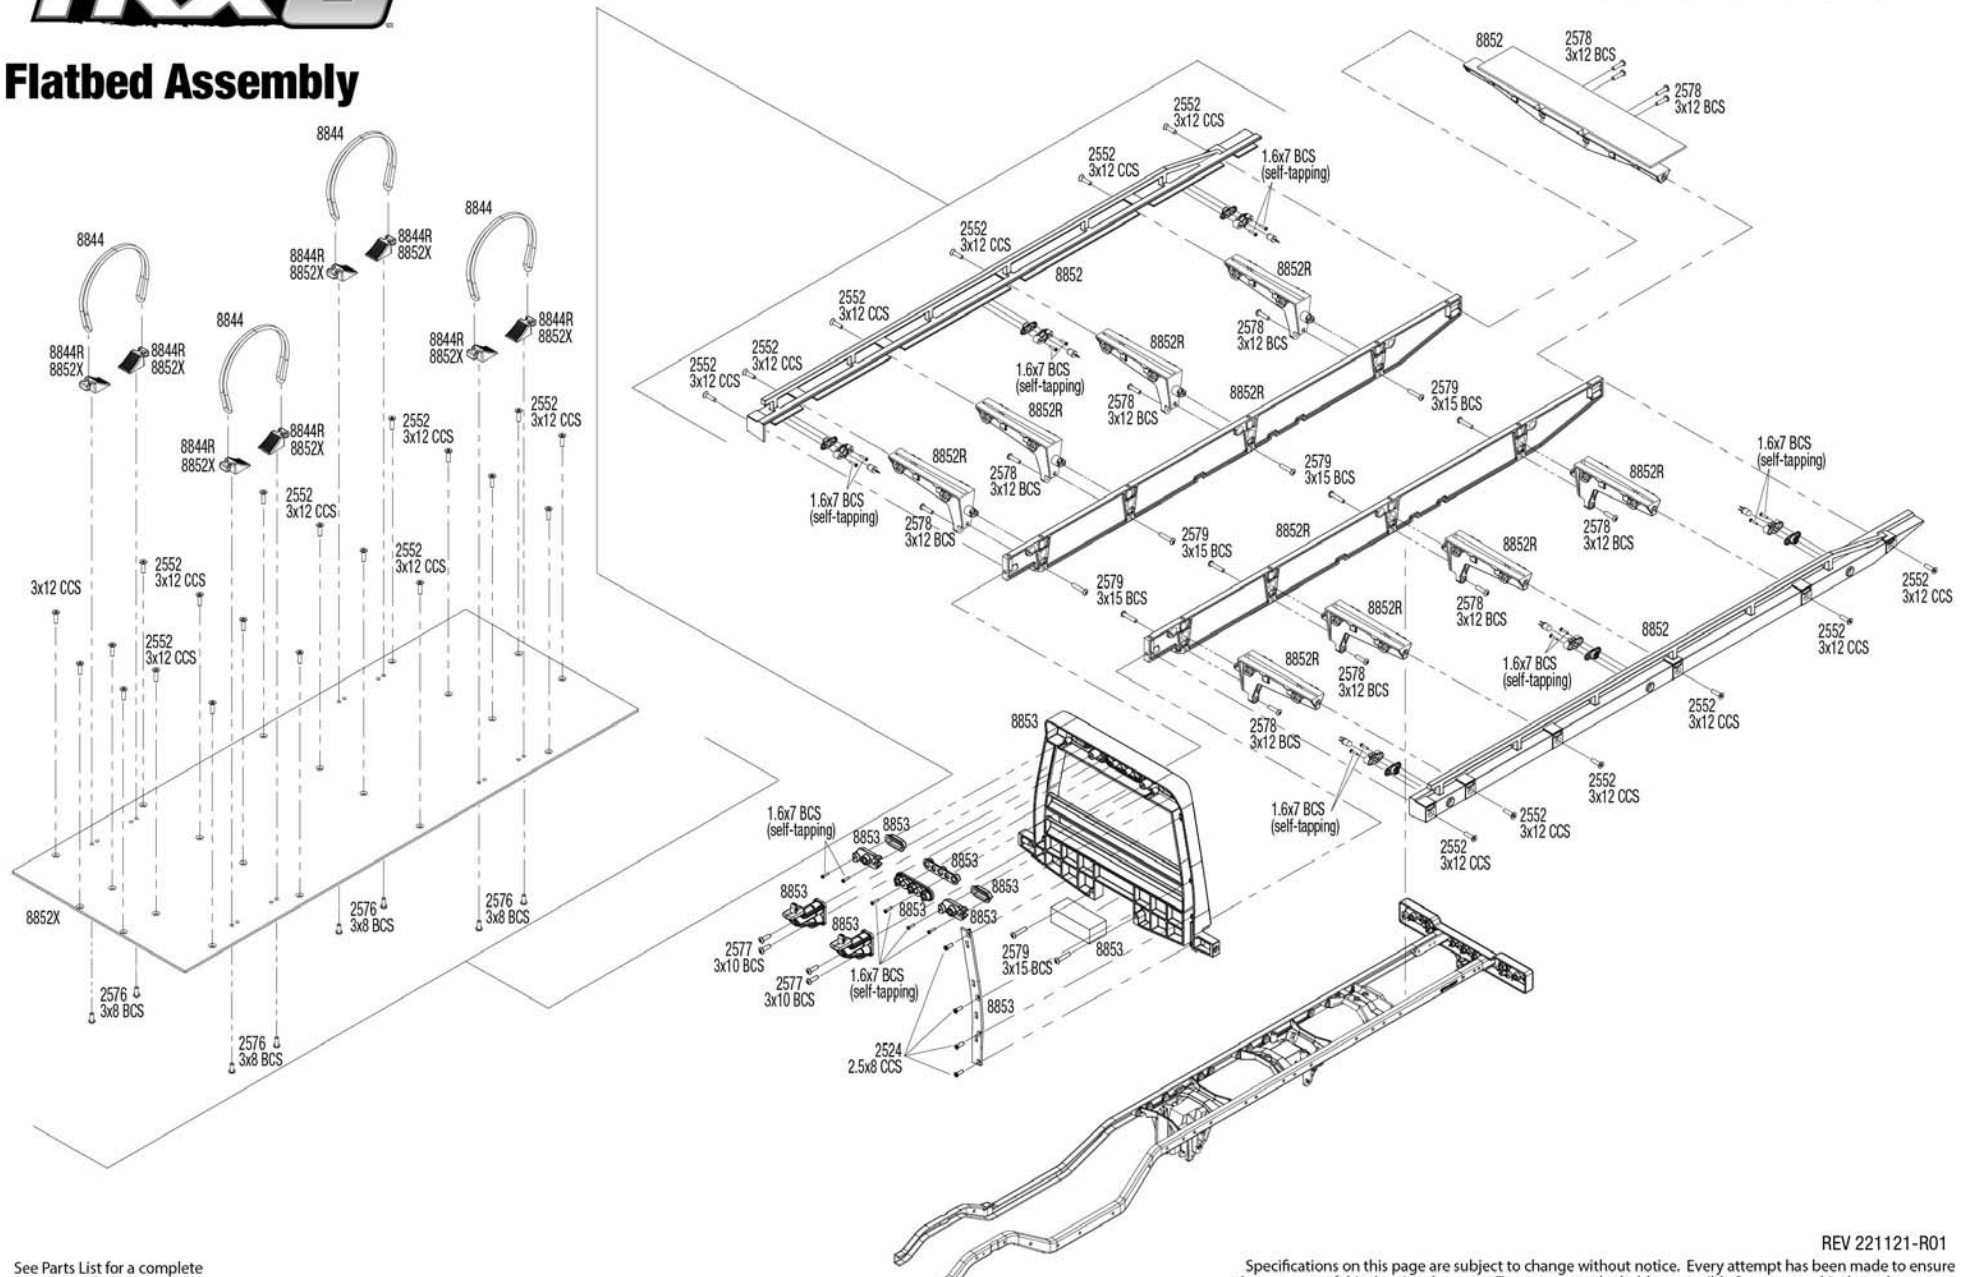

ULTIMATE RC HAULER

Flatbed Assembly

See Parts List for a complete

Specifications on this page are subject to change without notice. Every attempt has been made to ensure

REV 221121-R01