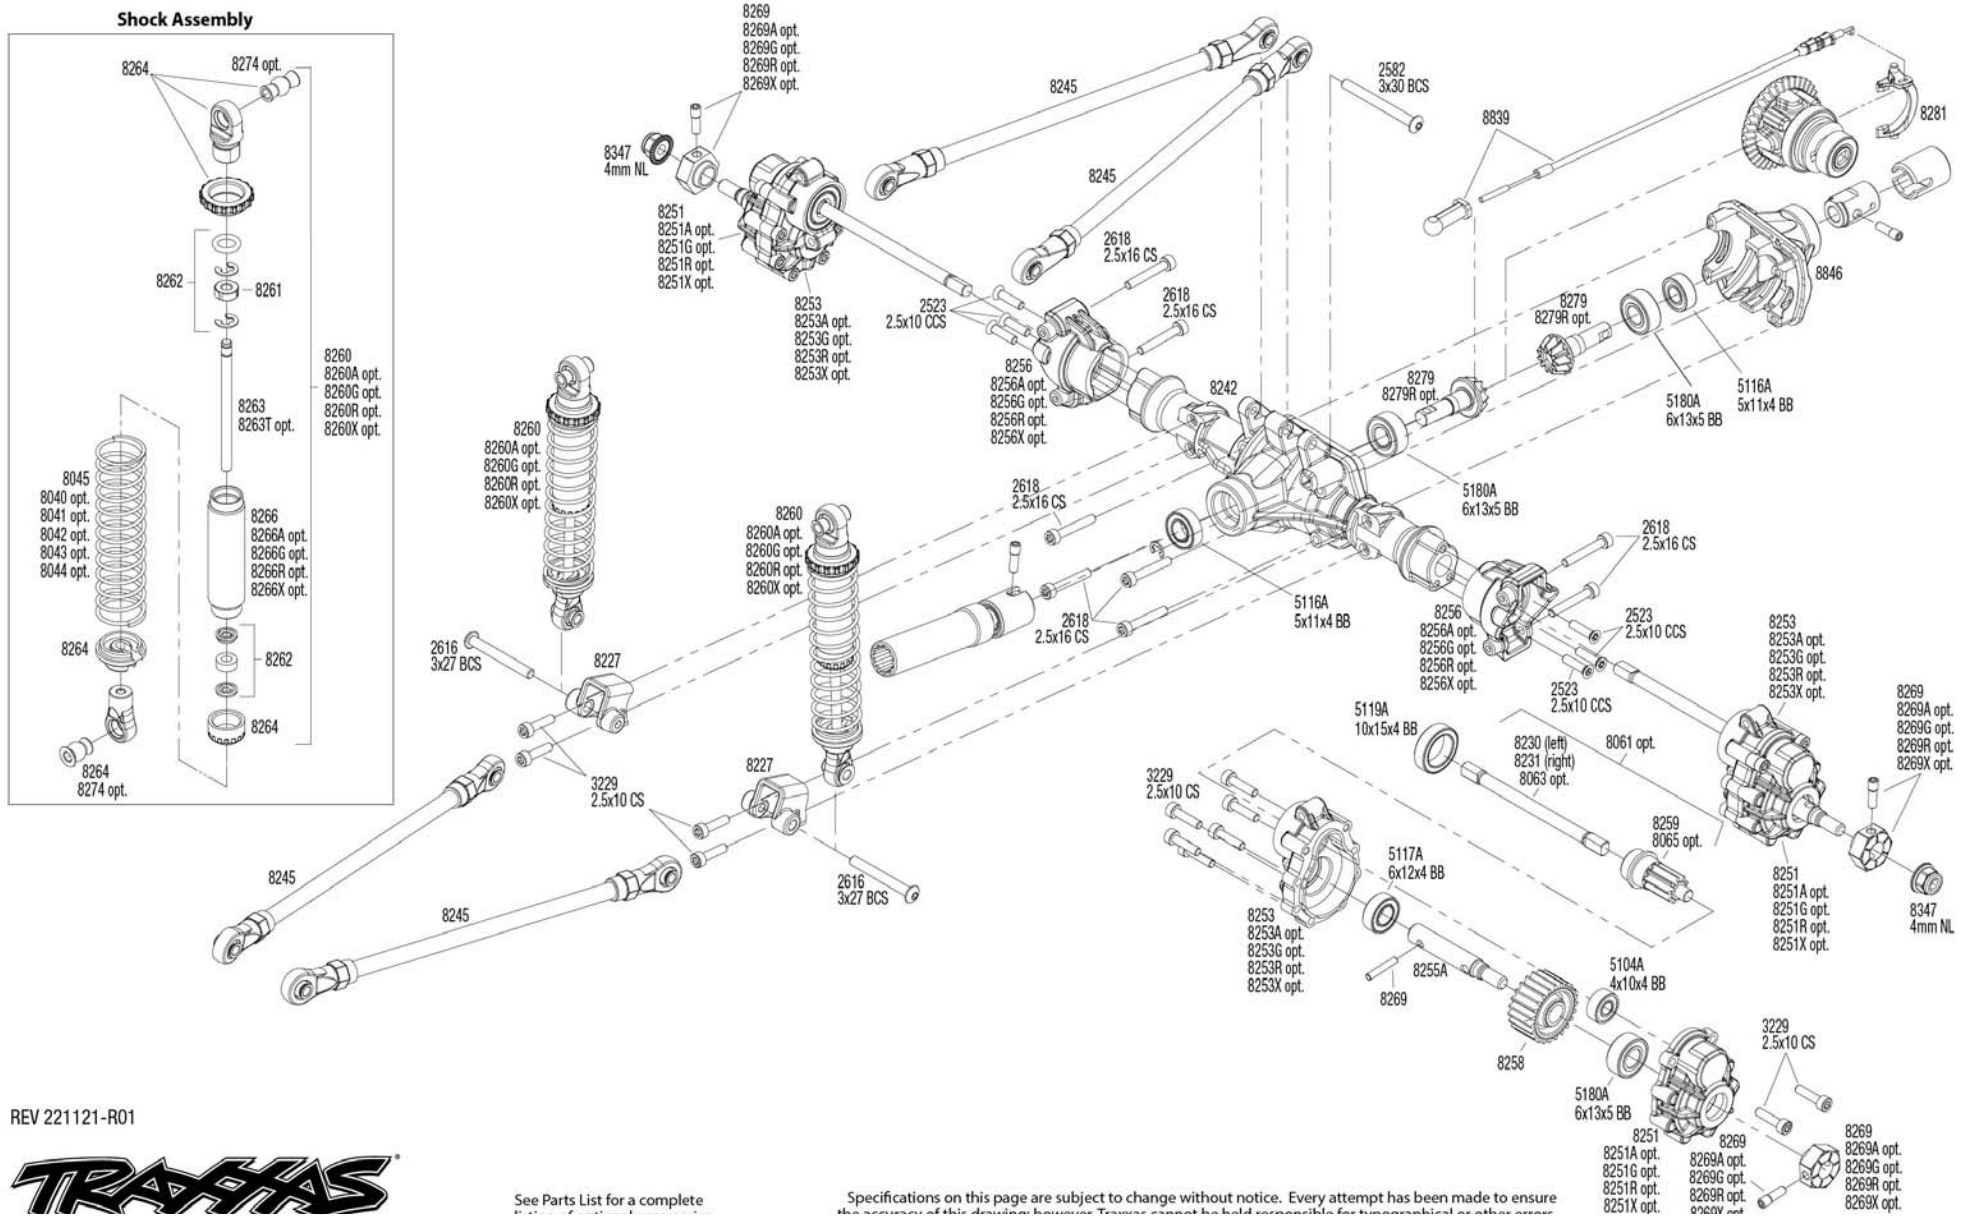

ULTIMATE RC HAULER Intermediate Assembly

REV 221121-R01

See Parts List for a complete