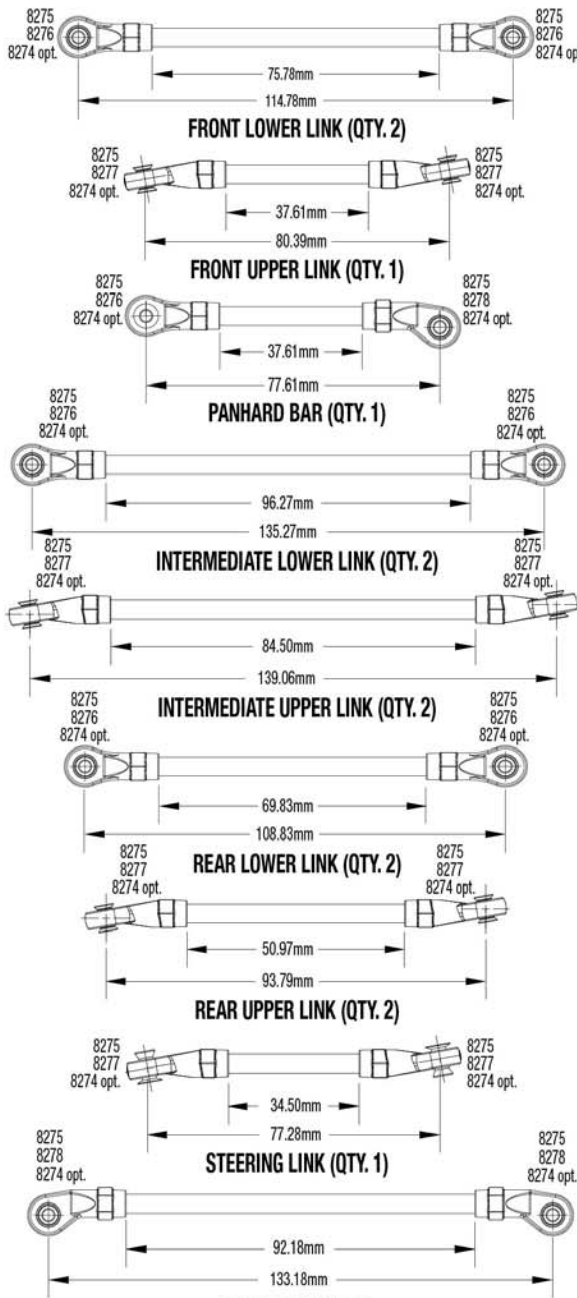

Link Dimensions

TRX6 ULTIMATE RC HAULER

Modular Assembly

TRAXXAS Specifications on this page are subject to change without notice. Every attempt has been made to ensure the accuracy of this drawing: