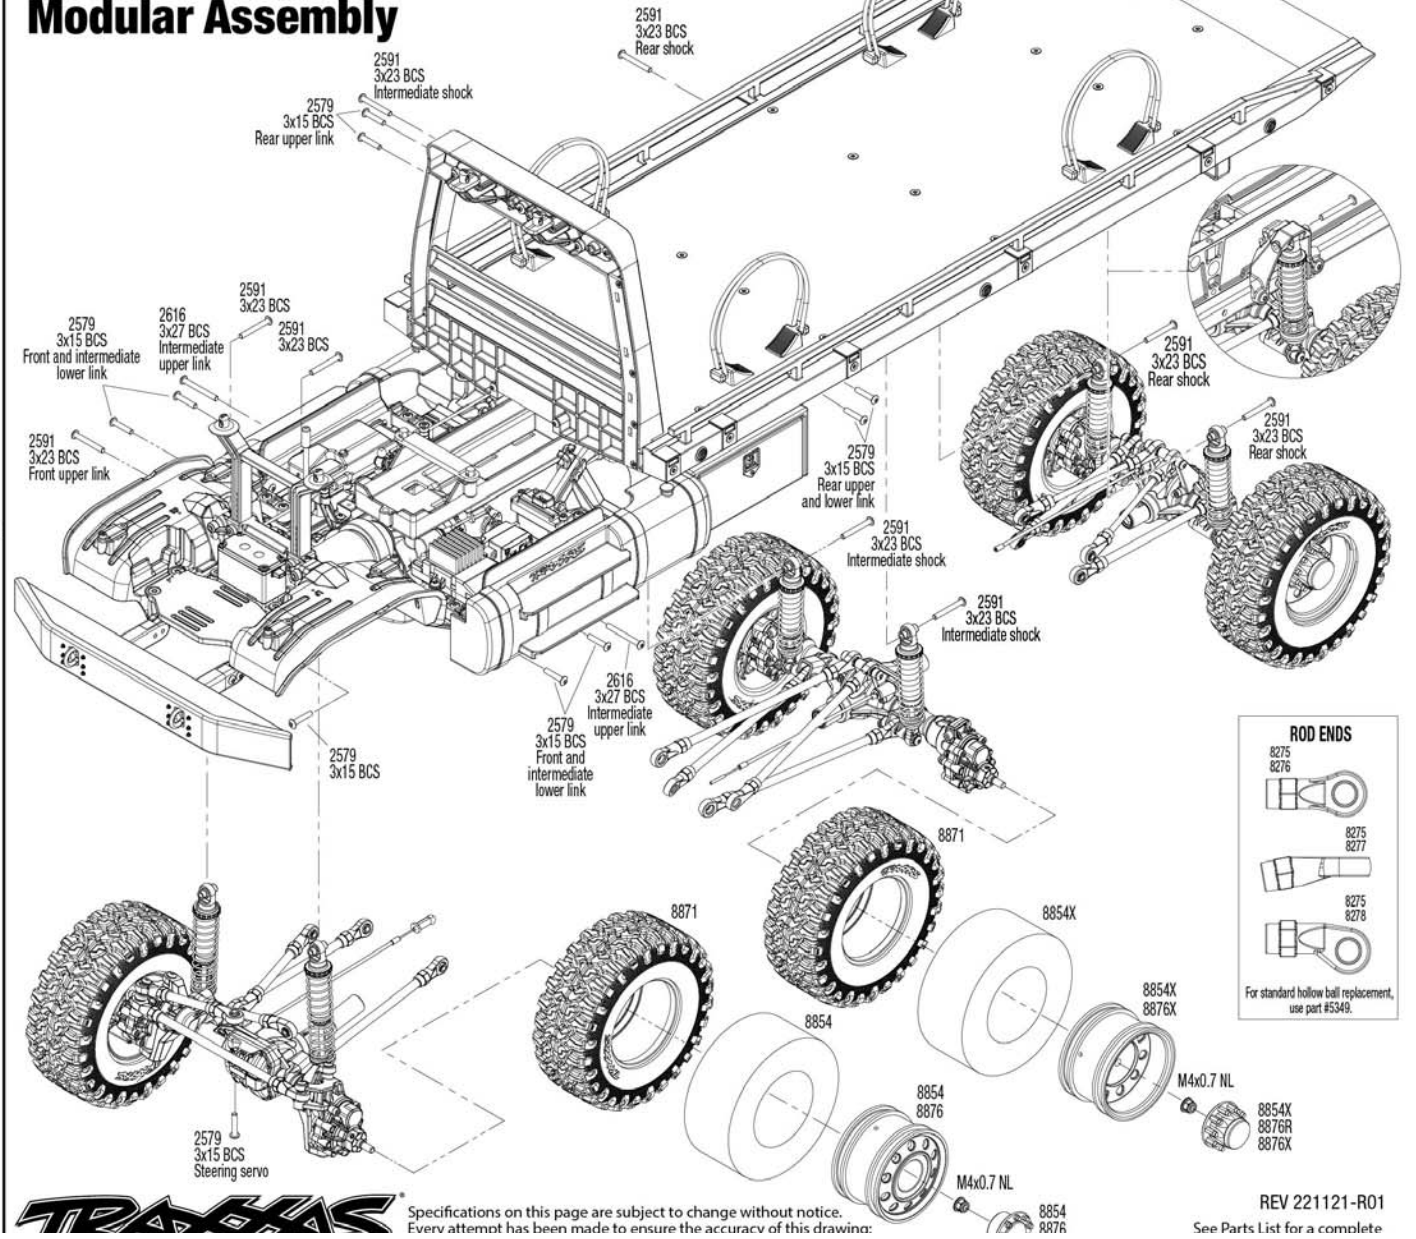

Link Dimensions

TRX6 ULTIMATE RC HAULER

Modular Assembly

TRAXXAS Specifications on this page are subject to change without notice. Every attempt has been made to ensure the accuracy of this drawing: