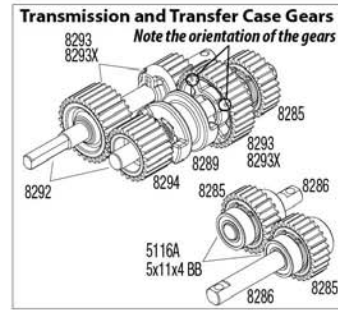

TRX6

ULTIMATE RC HAULER

Transmission Assembly

REV 221121-R01
Specifications on this page are subject to change without notice.
Every attempt has been made to ensure the accuracy of this drawing.

See Parts List for a complete