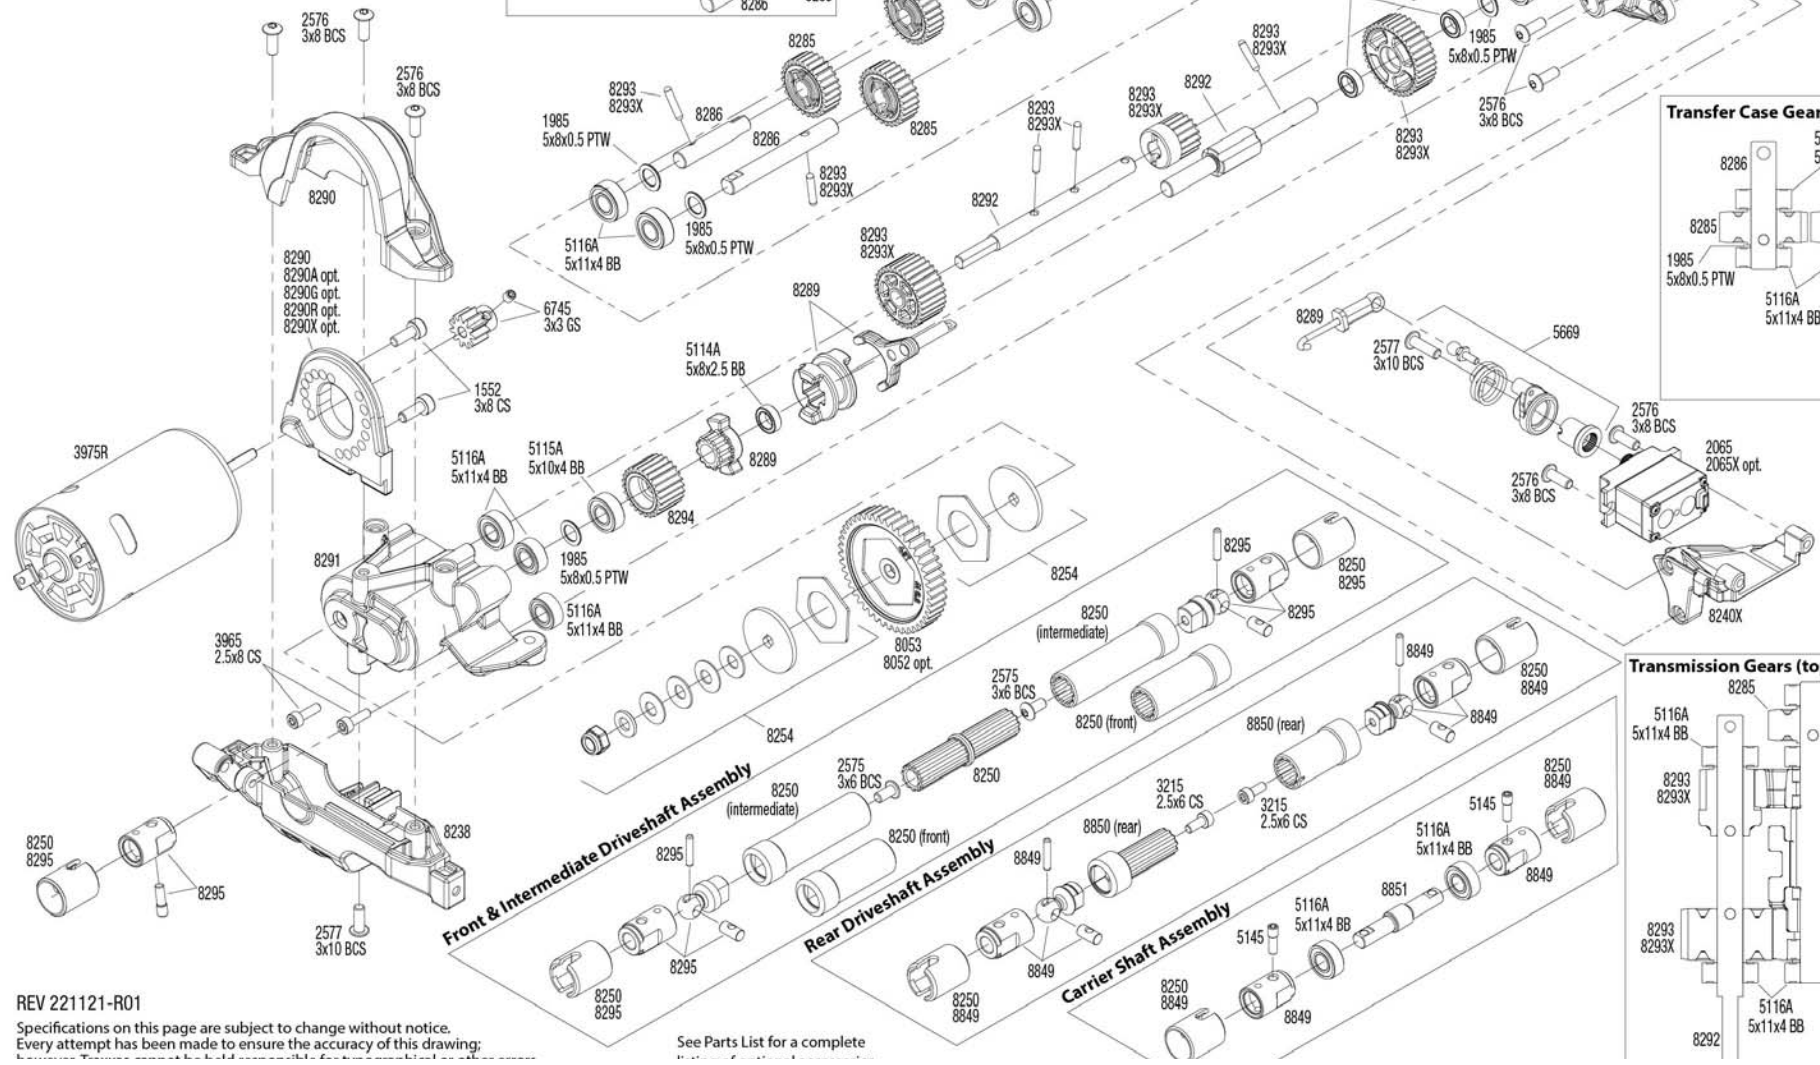

TRX6

ULTIMATE RC HAULER

Transmission Assembly

REV 221121-R01
Specifications on this page are subject to change without notice.
Every attempt has been made to ensure the accuracy of this drawing.

See Parts List for a complete