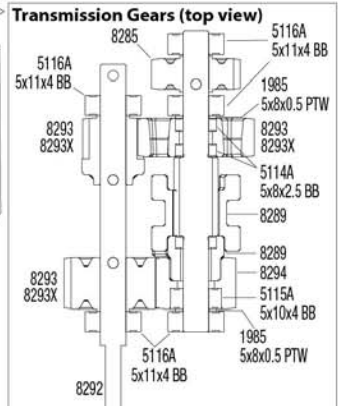

TRX6

ULTIMATE RC HAULER

Transmission Assembly

REV 221121-R01
Specifications on this page are subject to change without notice.
Every attempt has been made to ensure the accuracy of this drawing.

See Parts List for a complete