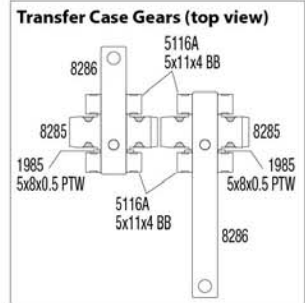

TRX6

ULTIMATE RC HAULER

Transmission Assembly

REV 221121-R01
Specifications on this page are subject to change without notice.
Every attempt has been made to ensure the accuracy of this drawing.

See Parts List for a complete