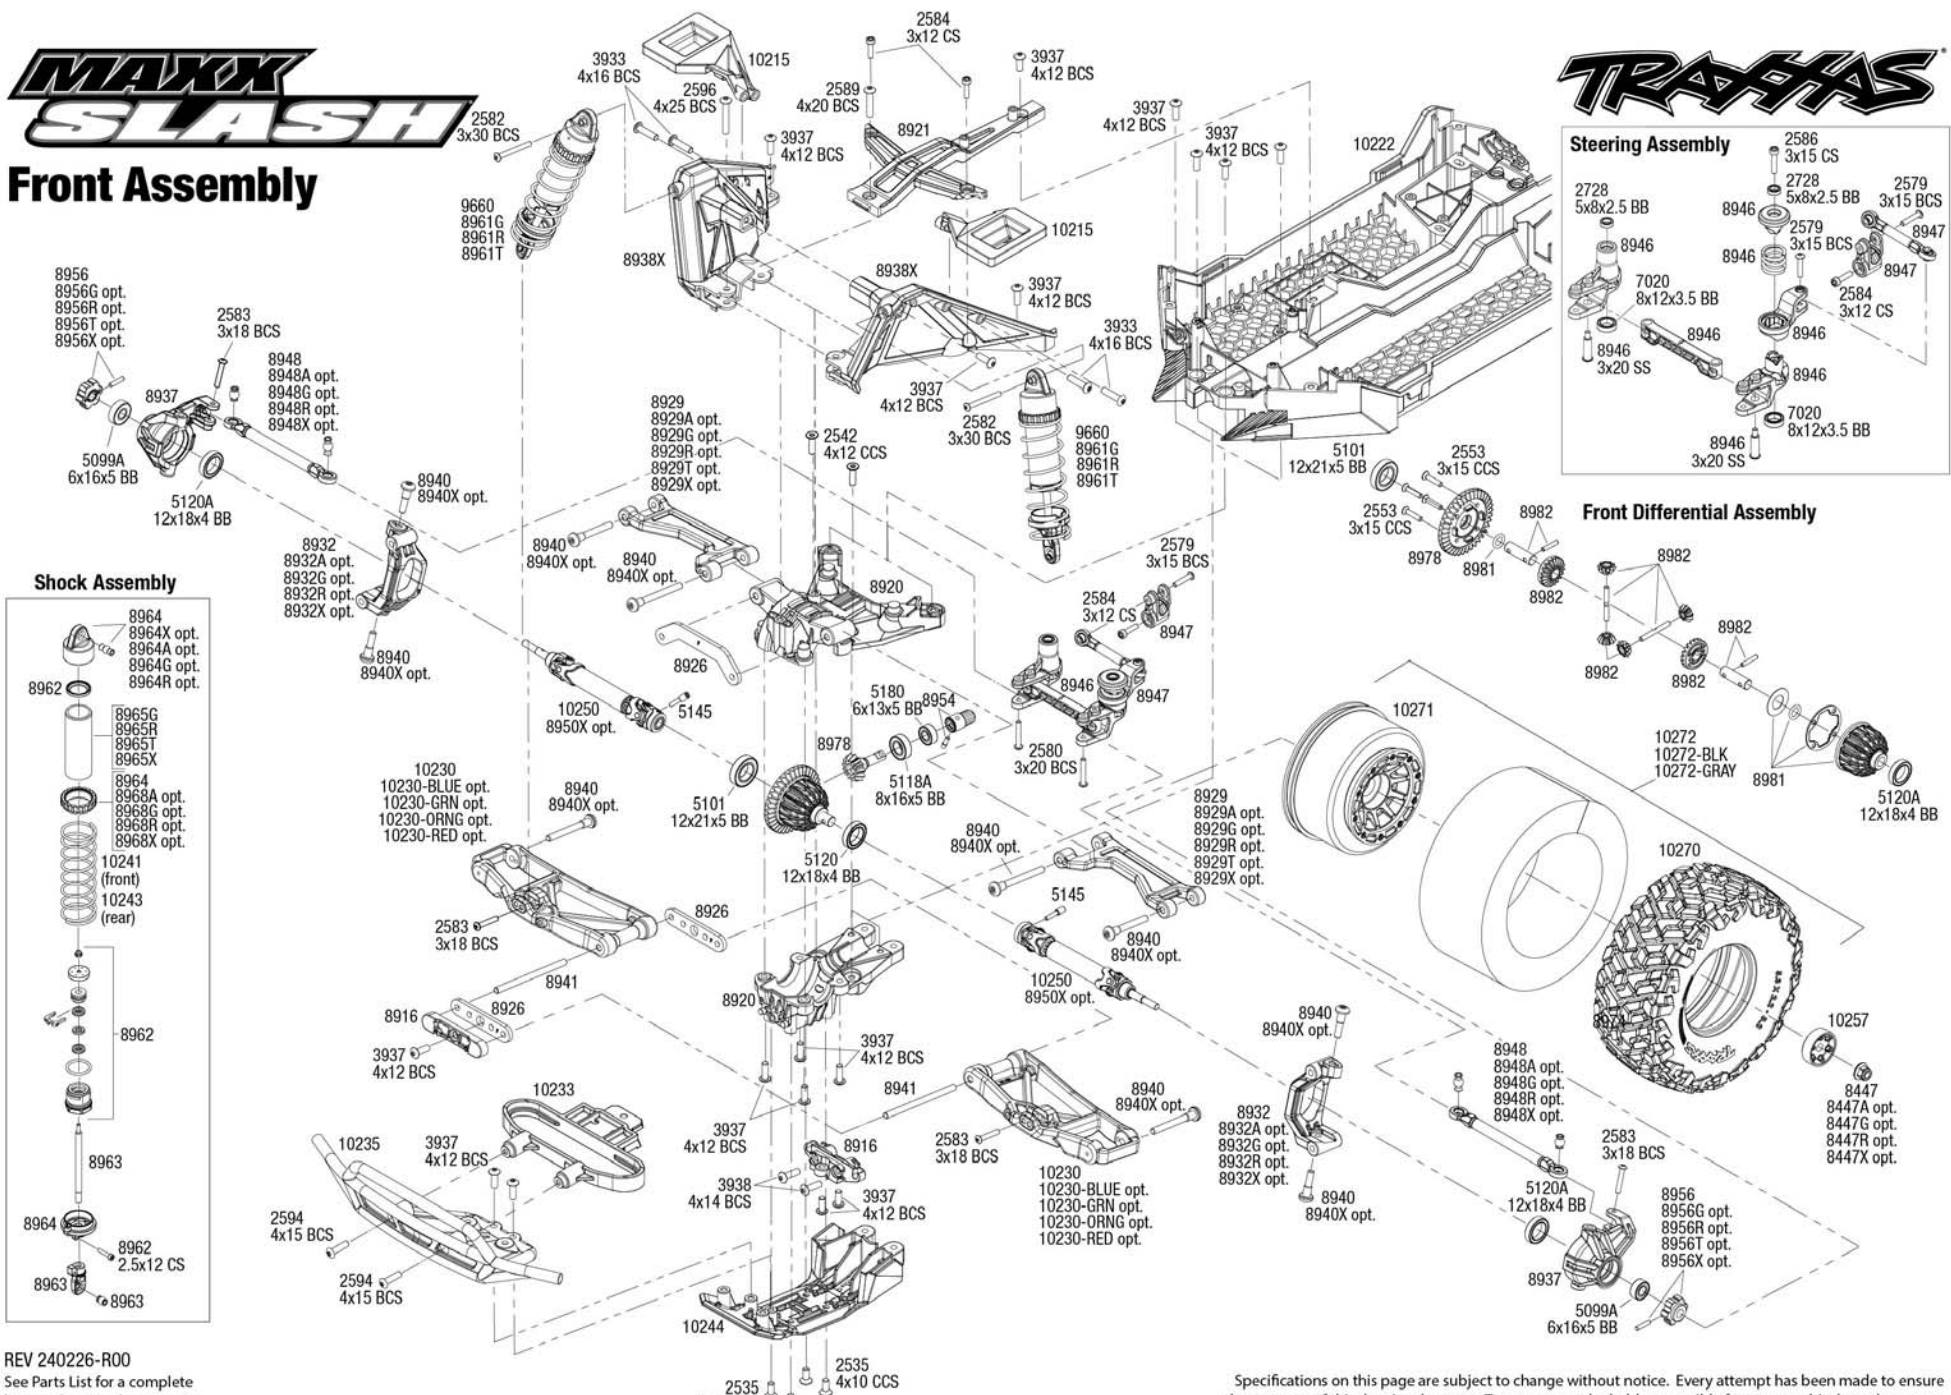

MAXX SLASH

Front Assembly

REV 240226-R00
See Parts List for a complete

Specifications on this page are subject to change without notice. Every attempt has been made to ensure