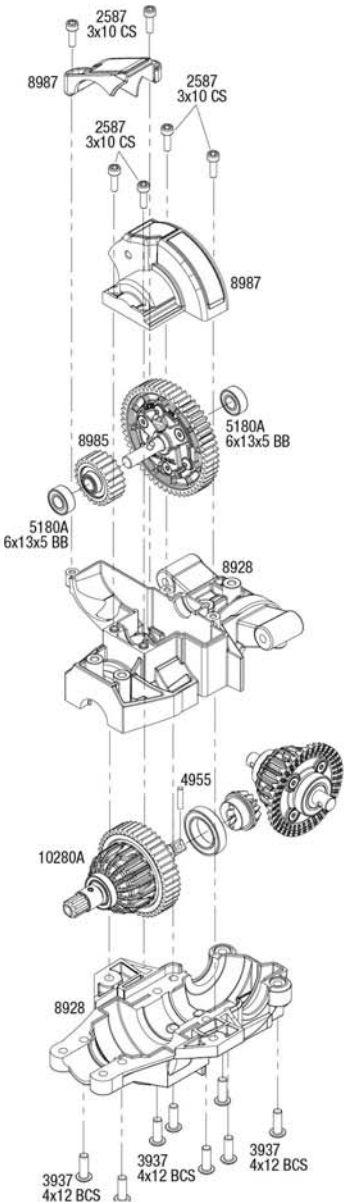

Maxx® Slash® (102076-4) Transmission Assembly Exploded View

See Parts List for a complete listing of optional accessories.

REV 240226-R00

Center Differential Assembly

Available fully assembled as part #10280A
Accessory Center Differential Assembly also available as part #10280X

Cush Drive Assembly

Front & Rear Driveshaft Assembly

Available fully assembled as part #10250