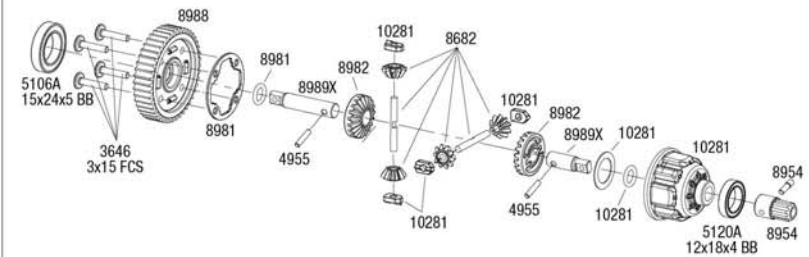

Maxx® Slash® (102076-4) Transmission Assembly Exploded View

See Parts List for a complete listing of optional accessories.

REV 240226-R00

Center Differential Assembly

Available fully assembled as part #10280A
Accessory Center Differential Assembly also available as part #10280X

Cush Drive Assembly

Front & Rear Driveshaft Assembly

Available fully assembled as part #10250