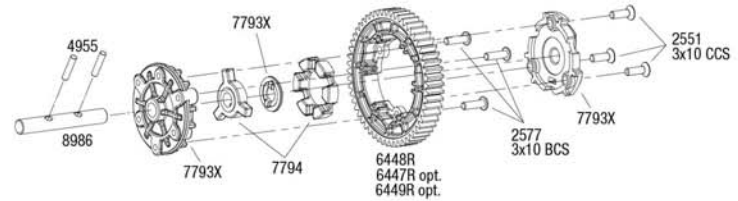

Maxx® Slash® (102076-4) Transmission Assembly Exploded View

See Parts List for a complete listing of optional accessories.

REV 240226-R00

Center Differential Assembly

Available fully assembled as part #10280A
Accessory Center Differential Assembly also available as part #10280X

Cush Drive Assembly

Front & Rear Driveshaft Assembly

Available fully assembled as part #10250