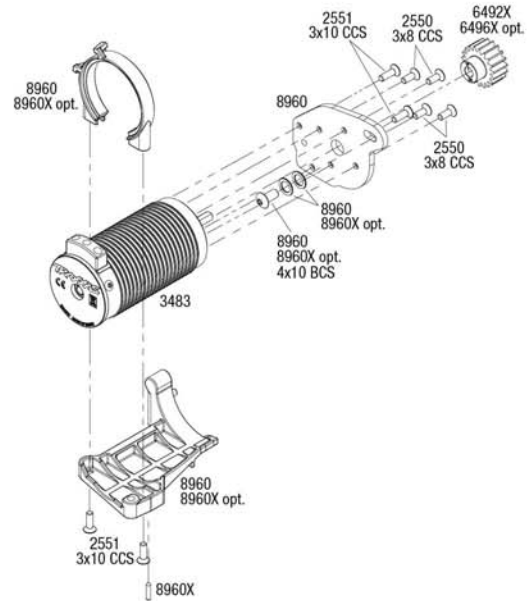

Maxx® Slash® (102076-4) Transmission Assembly Exploded View

See Parts List for a complete listing of optional accessories.

REV 240226-R00

Center Differential Assembly

Available fully assembled as part #10280A
Accessory Center Differential Assembly also available as part #10280X

Cush Drive Assembly

Front & Rear Driveshaft Assembly

Available fully assembled as part #10250