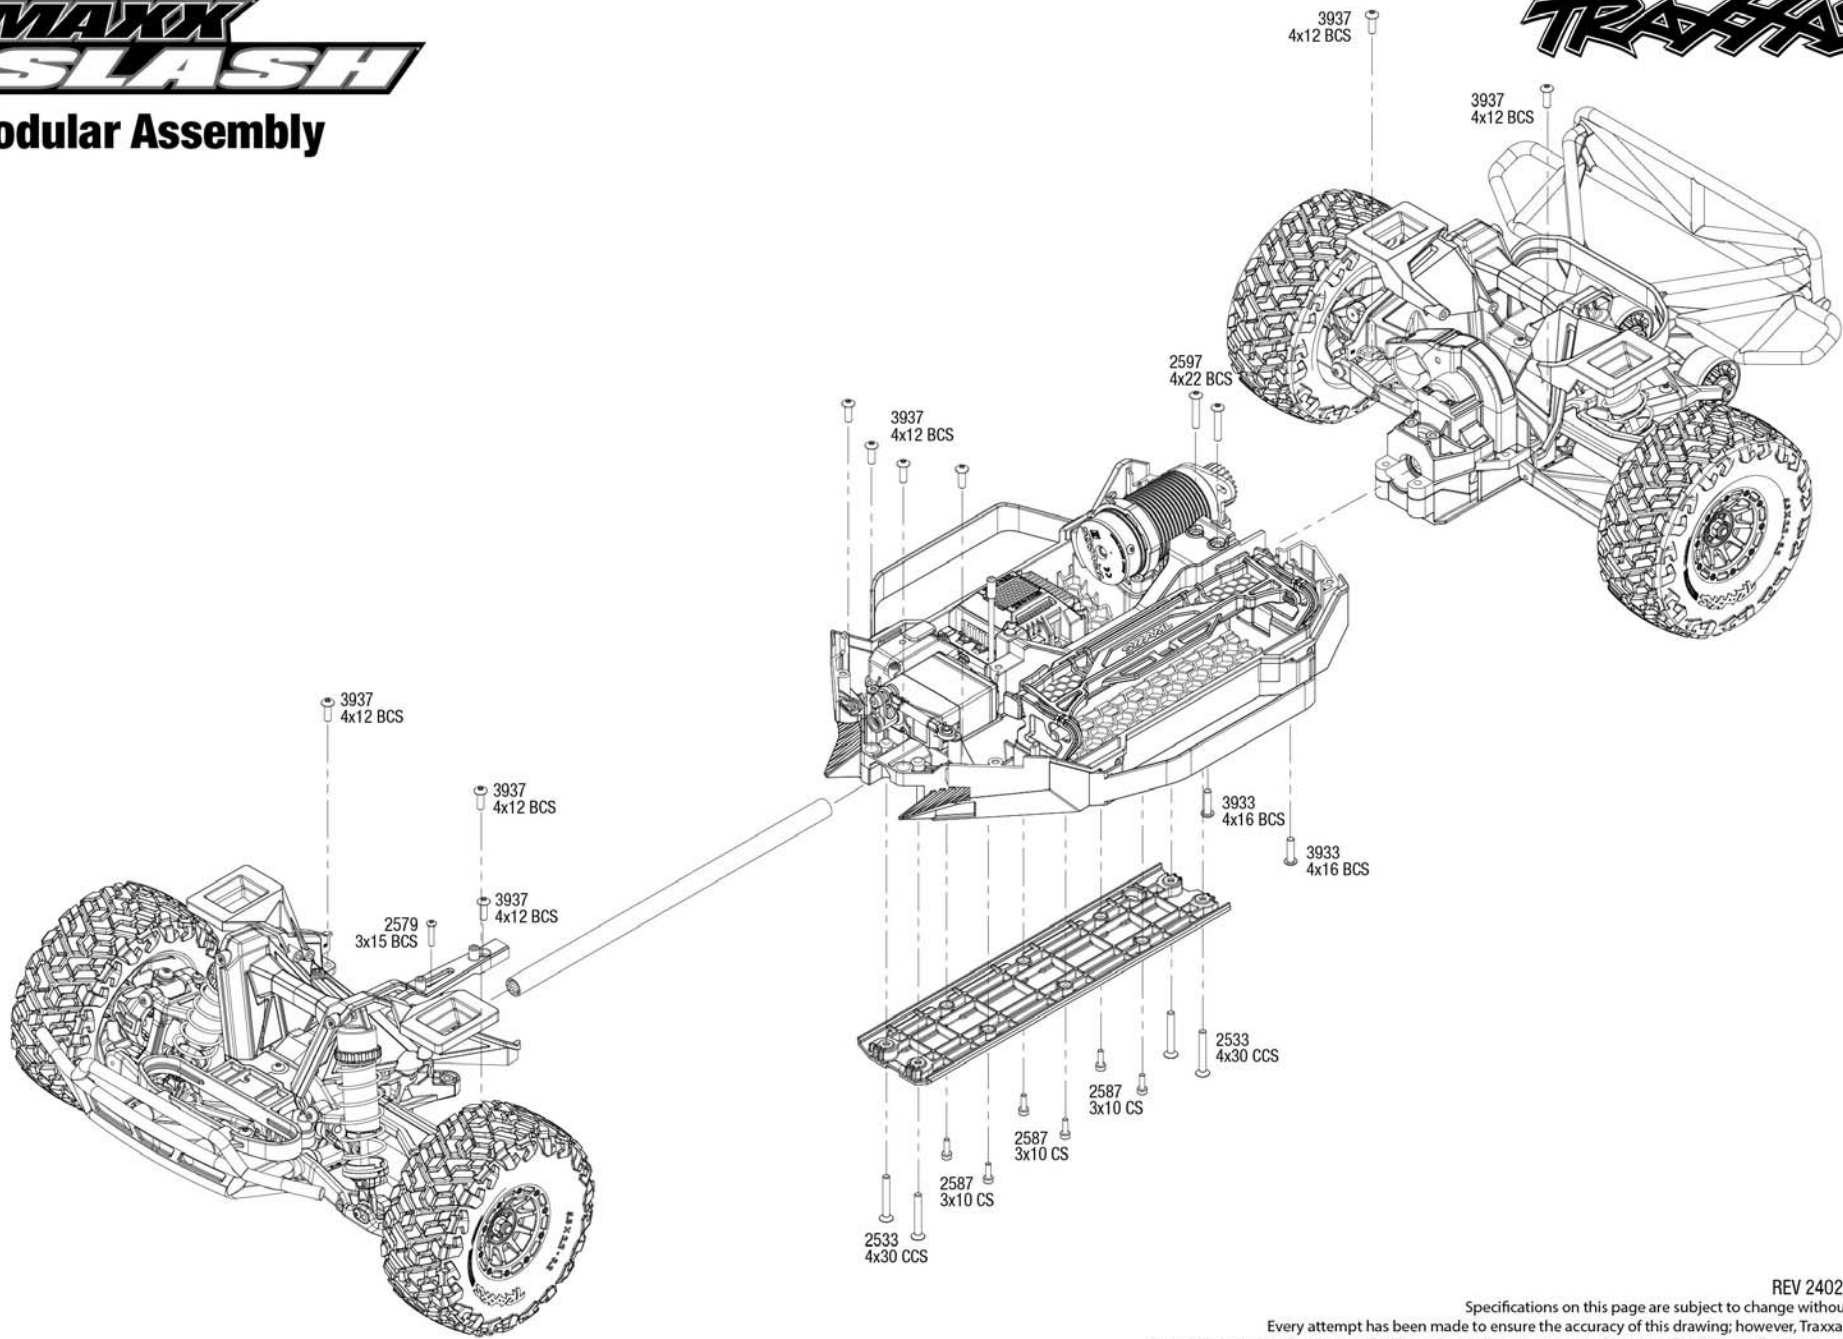

MAXX SLASH

Modular Assembly

REV 240226-R00

Specifications on this page are subject to change without notice. Every attempt has been made to ensure the accuracy of this drawing; however, Traxxas cannot