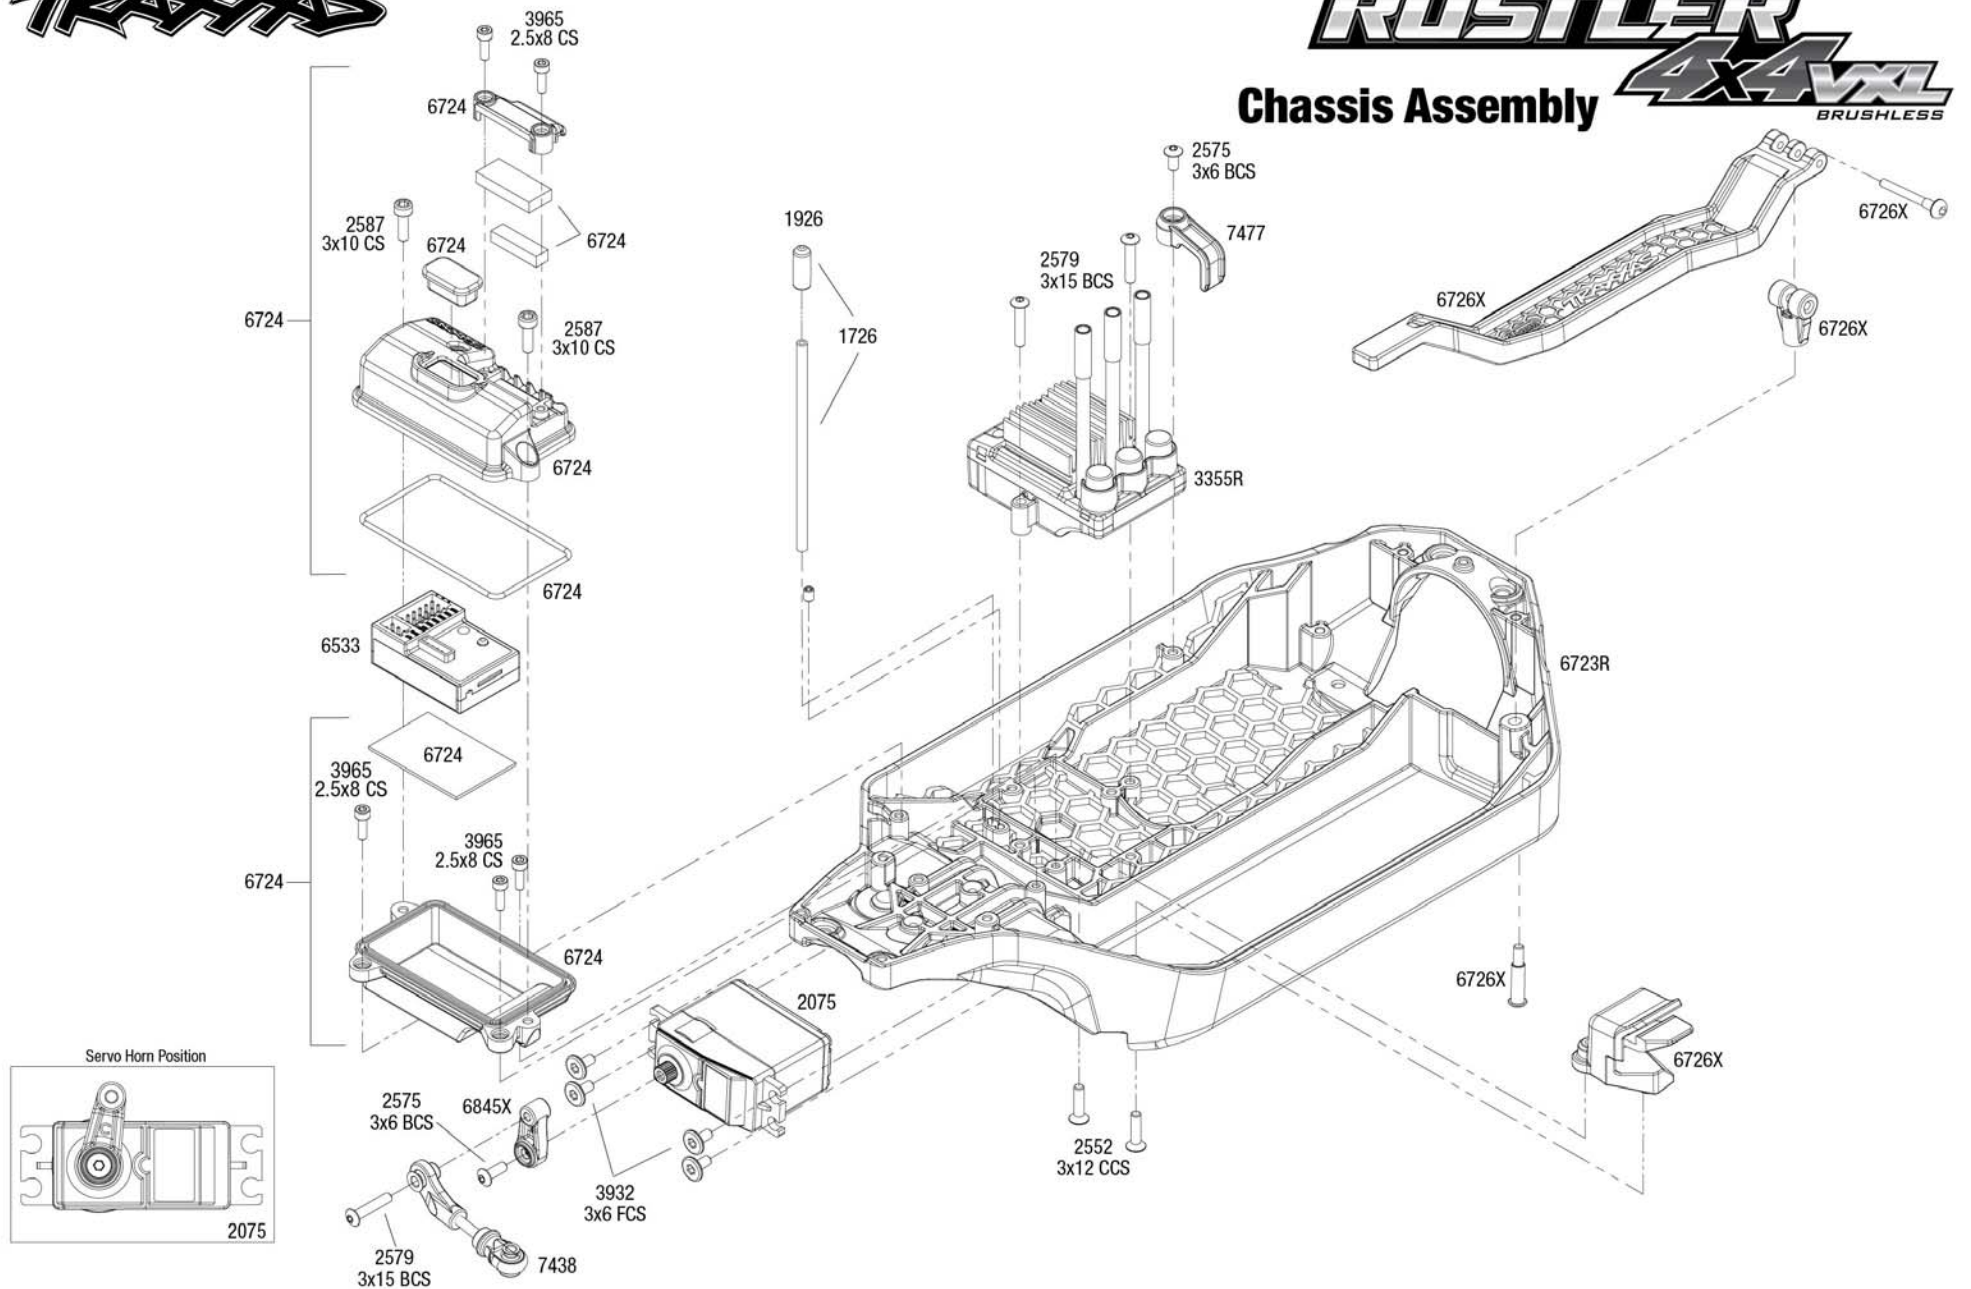

RUSTLER 4x4XL BRUSHLESS

Chassis Assembly

Specifications on this page are subject to change without notice. Every attempt has been made to ensure the accuracy of this drawing; however, Traxxas cannot be held responsible for typographical or other errors.

See Parts List for a complete list of parts.

REV 240129 000