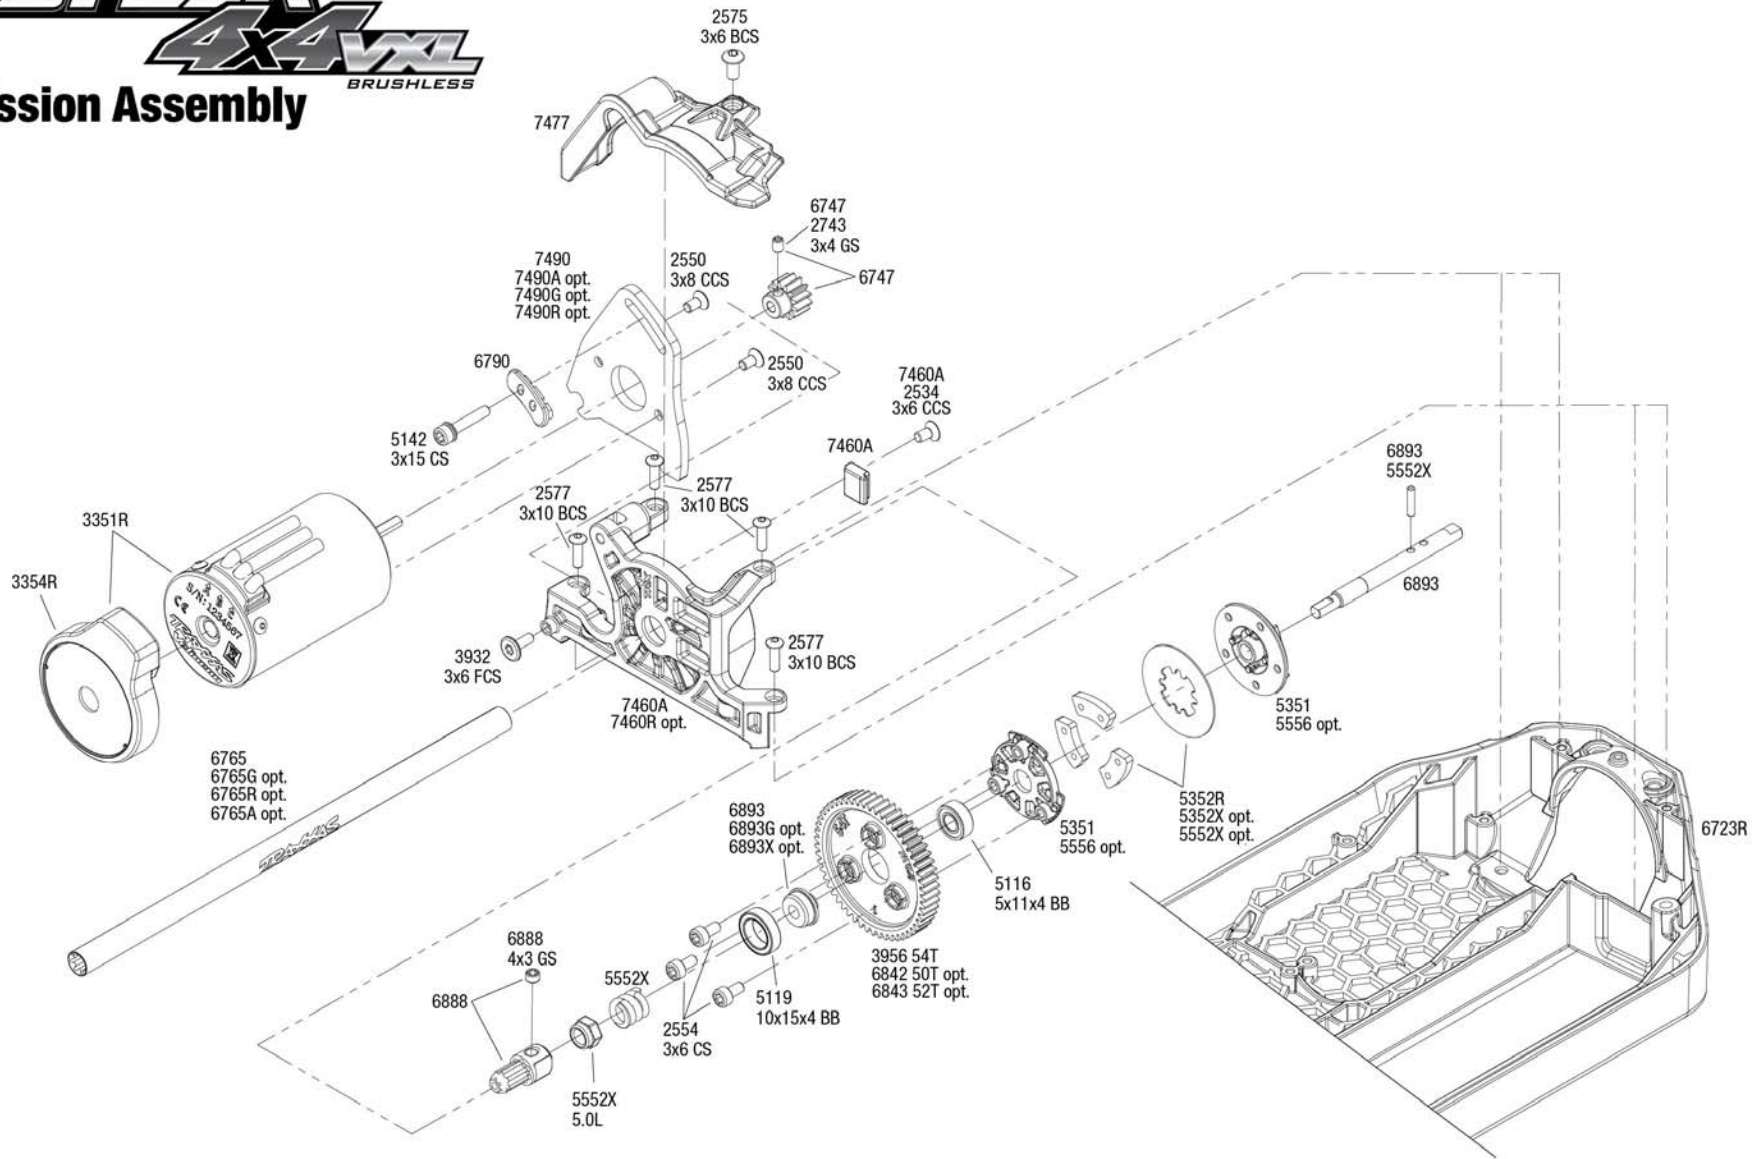

RUSTLER 4x4XL BRUSHLESS

Transmission Assembly

See Parts List for a complete

Specifications on this page are subject to change without notice. Every attempt has been made to ensure

REV 240129-R02