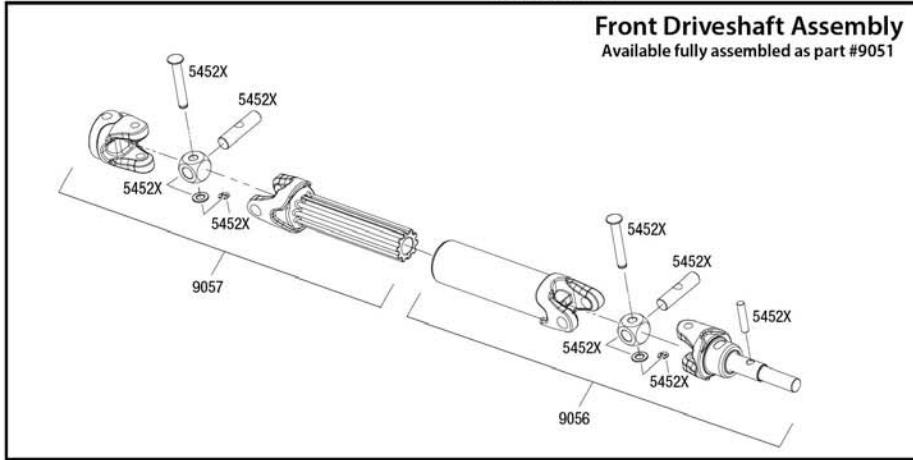

RUSTLER 4x4vxl BRUSHLESS Driveshafts

Driveshaft Assembly

Modular Assembly

Specifications on this page are subject to change without notice. Every attempt has been made to ensure the accuracy of this drawing, however Traxxas cannot