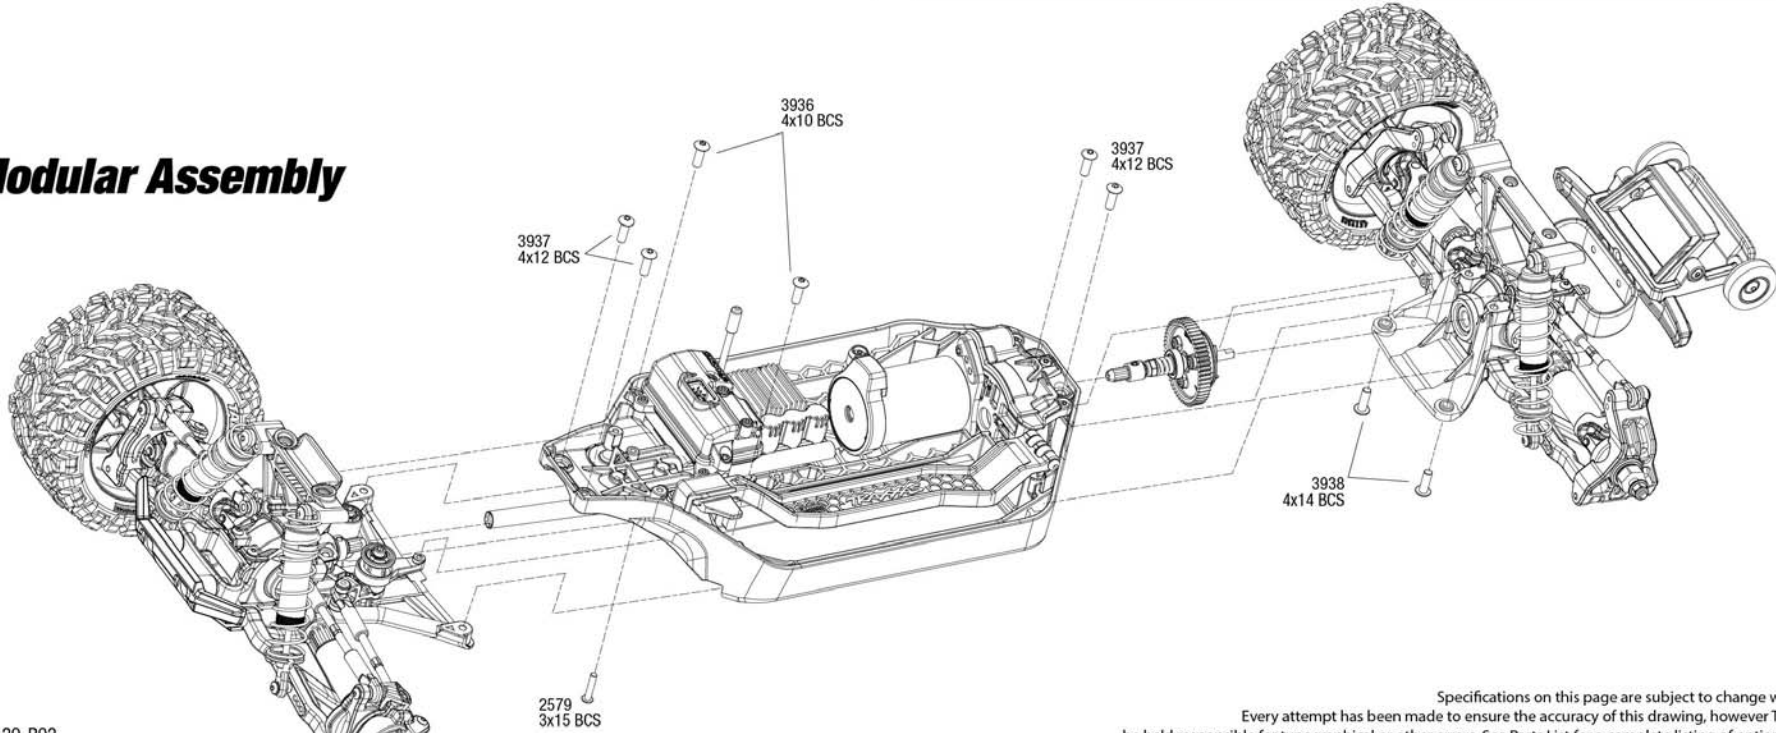

RUSTLER 4x4vxl BRUSHLESS Driveshafts

Driveshaft Assembly

Modular Assembly

Specifications on this page are subject to change without notice. Every attempt has been made to ensure the accuracy of this drawing, however Traxxas cannot