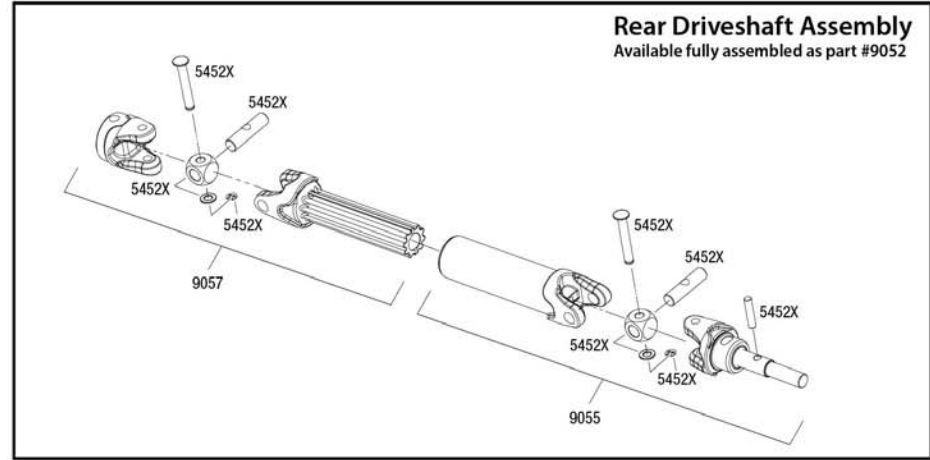

RUSTLER 4x4vxl BRUSHLESS Driveshafts

Driveshaft Assembly

Modular Assembly

Specifications on this page are subject to change without notice. Every attempt has been made to ensure the accuracy of this drawing, however Traxxas cannot