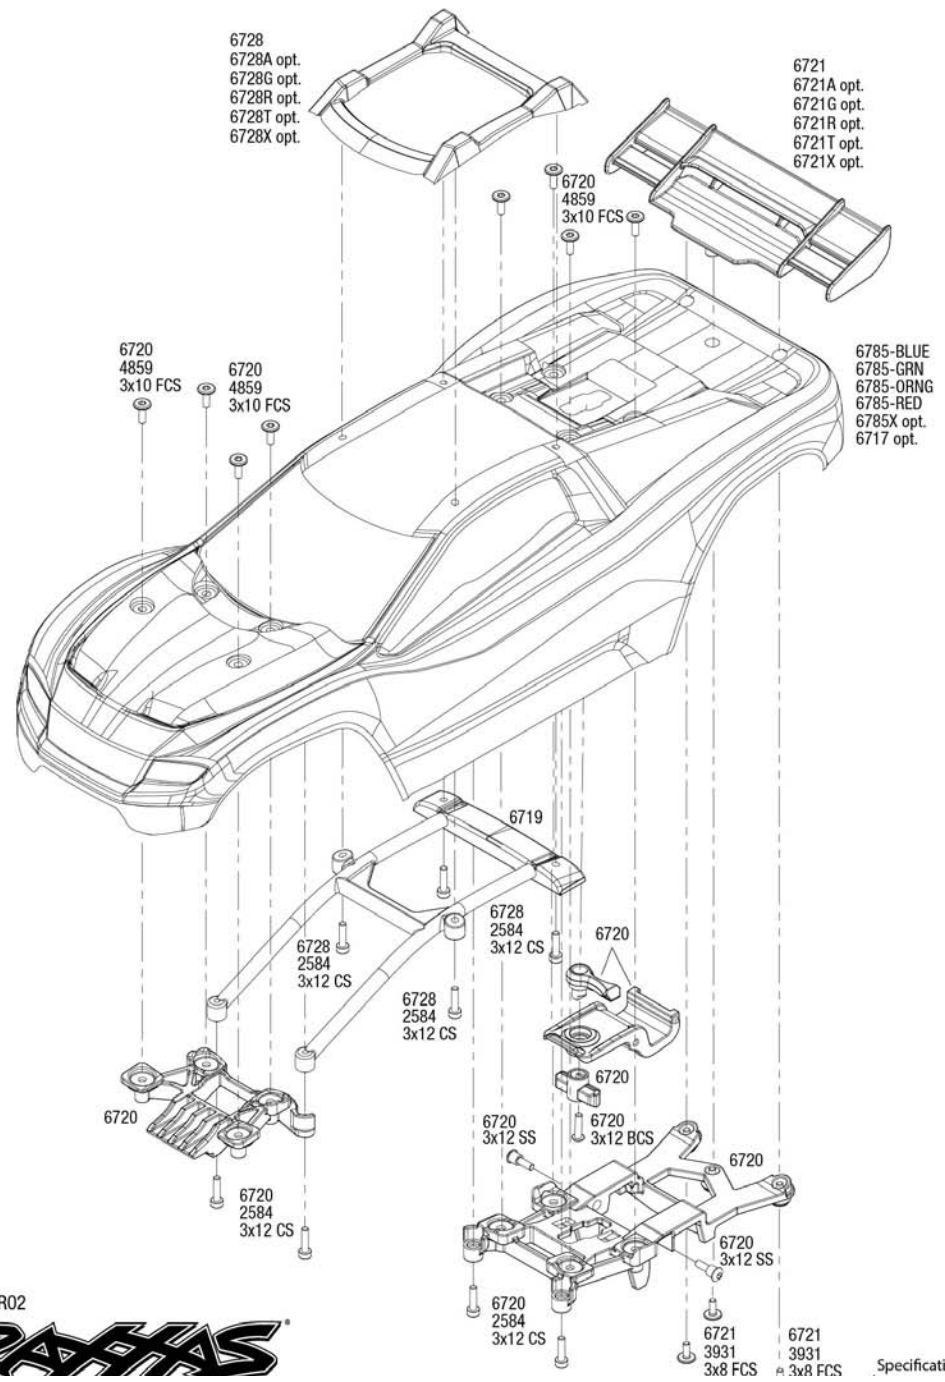

## Body Assembly

### 4x4 VXL BRUSHLESS

REV 240129-R02

Specifications on this page are subject to change without notice. Every attempt has been made to ensure

See Parts List for a complete